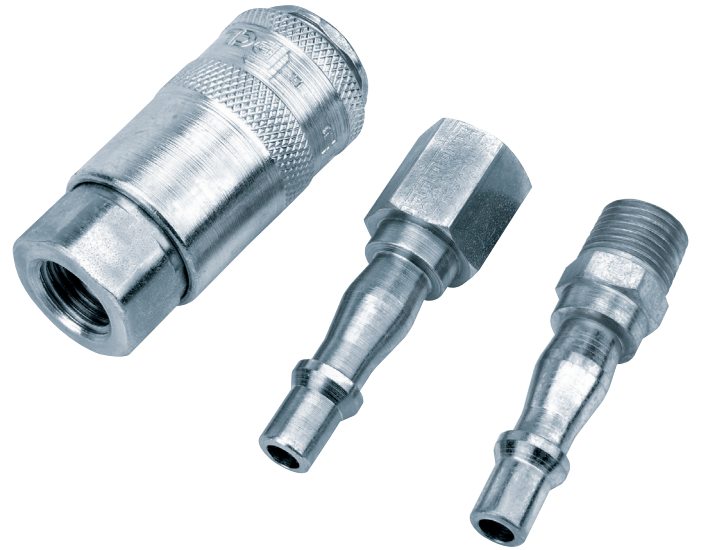

## 1/4" PCL BSP Air Line Coupling Set (3 Piece)

**STOCK No.** 37844 **BRAND** Draper

**BARCODE** 5010559378449

**WARRANTY** 12 months parts and labour

---

### FEATURES

- Contents: screw adaptor male thread 1/4" BSP taper, coupling adaptor female thread 1/4" BSP parallel and screw adaptor female thread 1/4" BSP taper
- 

### DESCRIPTION

Couplers/adaptors that will allow the user maximum versatility and quick release facility.

---

### CONTENTS

- 1 x Screw adaptor male thread 1/4" BSP taper
- 1 x Coupling adaptor female thread 1/4" BSP parallel
- 1 x Screw adaptor female thread 1/4" BSP taper

[Link to product - drapertools.com](https://www.drapertools.com)