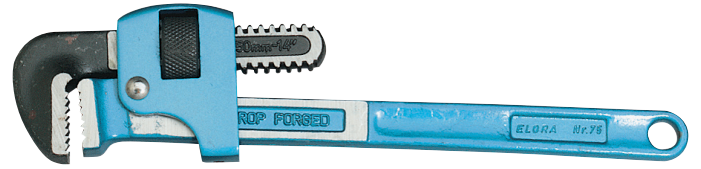

Elora Adjustable Pipe Wrench, 350mm, 38mm

STOCK No. 23717 BRAND Elora

BARCODE 5010559237173

WARRANTY Lifetime

FEATURES

-

DESCRIPTION

Professional Quality, manufactured from tool steel, hardened and tempered. The spring-loaded induction hardened jaws have wide faces serrated in opposite direction to ensure a secure grip. Polished head with blue lacquered handle.

CONTENTS

1 x Elora Adjustable Pipe Wrench, 350mm

[Link to product - drapertools.com](https://www.drapertools.com)