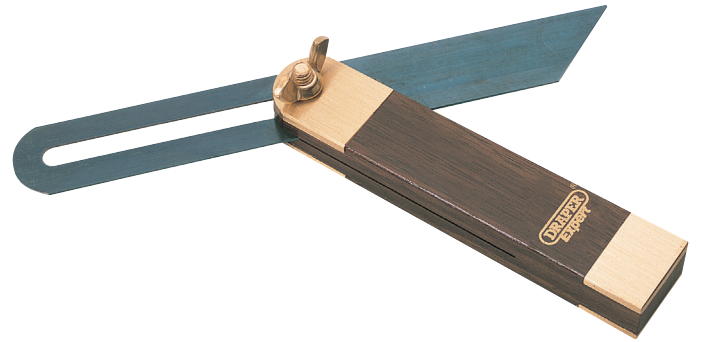

## Draper Expert Adjustable Carpenters Bevels

**BRAND** Draper Expert

**WARRANTY** Lifetime

---

### FEATURES

- Polished hardwood stock with brass ends and wing nut
- Fitted with straight and true blued steel blade

---

### DESCRIPTION

With polished hardwood stock with brass ends and wing nut. Fitted with straight and true blued steel blade. Display packed.

Stock No.	Length
54233	190mm
54241	230mm

---