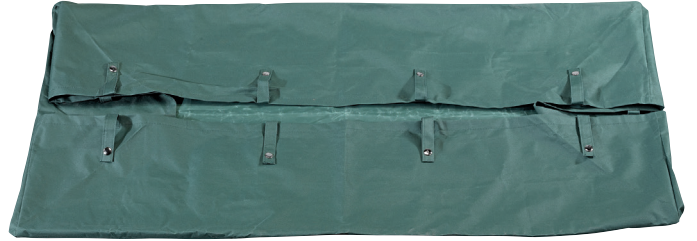

Heavy Duty Mesh Cart Liner for 85634 Heavy Duty Steel Mesh Cart

STOCK No. 20768 **BRAND** Draper

BARCODE 5010559207688

WARRANTY Consumable Warranty Applies

FEATURES

DESCRIPTION

Heavy-duty waterproof liner for Heavy Duty Steel Mesh Cart (available separately).

CONTENTS

1 x Heavy-duty Mesh Cart Liner for 85634 Heavy Duty Steel Mesh Cart

SPECIFICATIONS

Dimensions	1220 x 610 x 274mm
------------	--------------------

[Link to product - drapertools.com](https://www.drapertools.com)