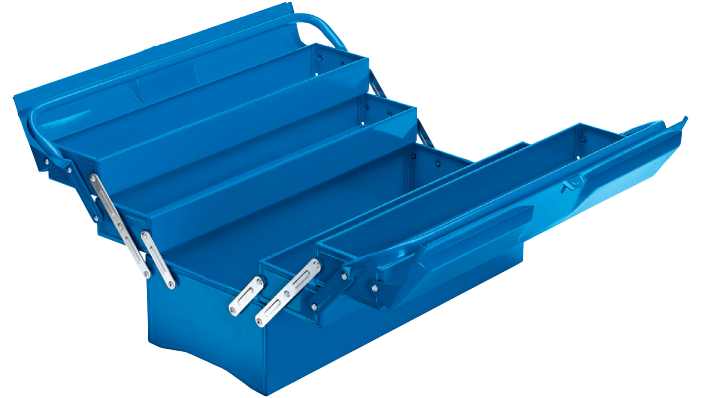

Extra-Long Four Tray Cantilever Tool Box, 495mm, Blue

STOCK No. 86671 **BRAND** Draper

BARCODE 5010559866717

WARRANTY 12 months parts and labour

FEATURES

- Extra long - 495mm
 - Sheet steel with tubular handles and lacquered finish
 - Trays open automatically when handle is depressed and close when lifted
 - Lid form incorporates provision for a padlock
 - Overall size: 495 x 295 x 200mm
-

DESCRIPTION

General purpose extra long tool box formed from sheet steel with tubular handles and lacquered finish. Trays open independently when handles are pulled apart and the tray lids feature padlock tabs.

CONTENTS

1 x Extra Long Four Tray Cantilever Tool Box, 495mm

[Link to product - drapertools.com](https://www.drapertools.com)