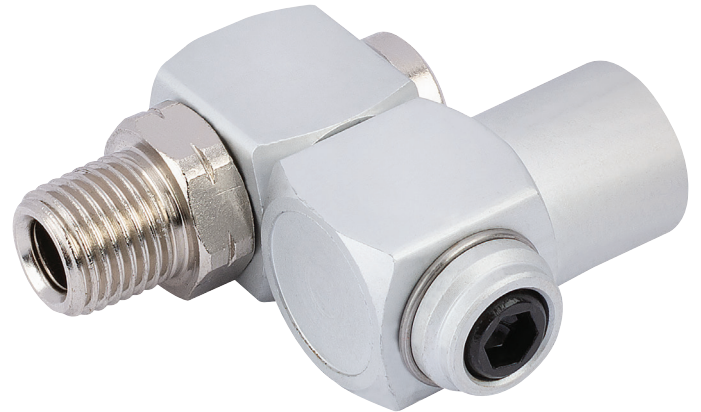

Swivel Connector, 1/4"

STOCK No. 70865 BRAND Draper

BARCODE 5010559708659

WARRANTY 12 months parts and labour

FEATURES

- 1/4" BSP
- Male and female thread

DESCRIPTION

1/4" BSP swivel connector with 1 x male thread and 1 x female thread. Manufactured from aluminium and steel.

CONTENTS

1 x 1/4" Swivel Connector

SPECIFICATIONS

Thread size	1/4" BSP
Length	55mm
Hex size	17 x 6mm

[Link to product - drapertools.com](https://www.drapertools.com)