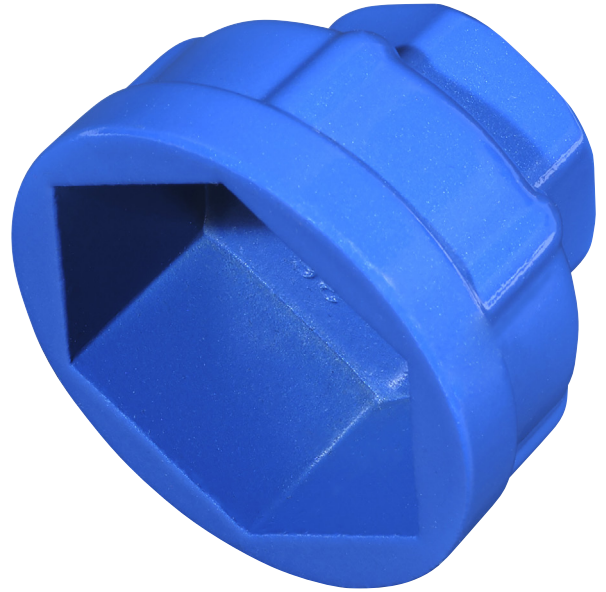

Oil Filter Wrench, 1/2" Sq. Dr., 36mm/6 Flutes

STOCK No. 27310 BRAND Draper

BARCODE 5059482073557

WARRANTY Lifetime

FEATURES

- Aluminium socket cup and chrome vanadium steel socket adaptor
 - 1/2" Sq. Dr. for use with torque wrenches
 - Fits Opel Omega, Vectra B, Zafira (98-), BMW M43/60, Mercedes-Benz Vito, VW Lupo 1.2 TDI
-

DESCRIPTION

This oil filter socket is suitable for installing and removing difficult to access oil filter covers. Suitable for left and right handed operations. It is 1/2" Sq. Dr. for manual use with torque wrenches. Fits Opel Omega, Vectra B, Zafira (98-), BMW M43/60, Mercedes-Benz Vito, VW Lupo 1.2 TDI.

CONTENTS

1 x Oil Filter Wrench, 1/2" Sq. Dr., 36mm/6 Flutes

[Link to product - drapertools.com](https://www.drapertools.com)