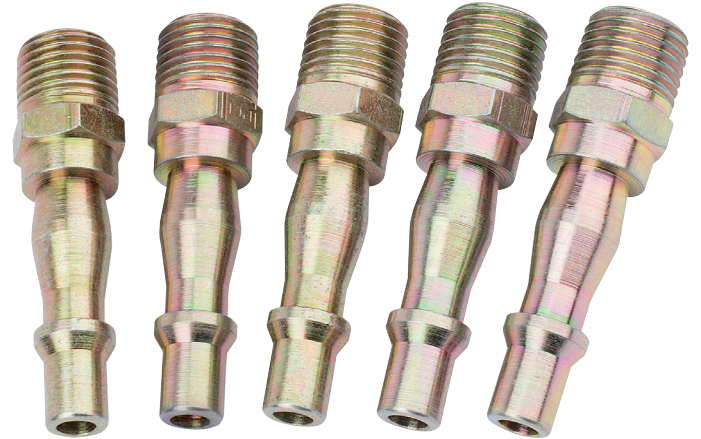

## PCL Standard and Vertex Air Line Coupling Screw Adaptors (Display Packed)

**BRAND** Draper

**WARRANTY** 12 months

### FEATURES

- Screw adaptor, male thread 1/4" BSP taper

### DESCRIPTION

Screw adaptor, male thread BSP taper. Display packed five adaptors per card.

**Order number of cards required (5 per card)**

Stock No.	Thread	Type
25832	1/4"	Male
25835	3/8"	Male