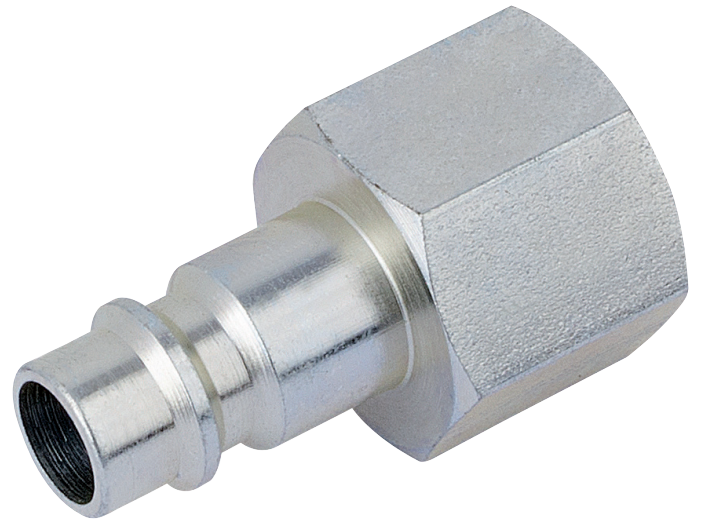

## 3/8" BSP Female Nut PCL Euro Coupling Adaptor (Sold Loose)

**STOCK No.** 54420 **BRAND** Draper

**BARCODE** 5010559544202

**WARRANTY** 12 months parts and labour

### FEATURES

- For heavy duty high flow applications
- Tested to over 1million cycles
- Connects to most popular and European adaptor profiles (Cejn, Rectus etc)
- Zinc passivated to significantly improve corrosion resistance
- Hard wearing steel construction

### DESCRIPTION

For heavy duty high flow applications, tested to over 1 million cycles, connects to most popular and European adaptor profiles (Cejn, Rectus etc.), zinc passivated to significantly improve corrosion resistance, hard wearing steel construction. Sold loose.

### CONTENTS

1 x 3/8" BSP Female Nut PCL Euro Coupling Adaptor (Sold Loose)