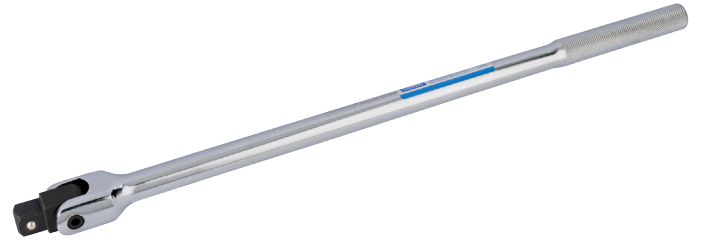

Draper Expert Breaker Bar, 3/4" Sq. Dr., 600mm

STOCK No. 16817 **BRAND** Draper Expert

BARCODE 5010559168170

WARRANTY Lifetime

FEATURES

- Chrome vanadium steel hardened, tempered, chrome plated and polished

DESCRIPTION

Manufactured from chrome vanadium steel hardened and tempered with a polished finish. Hinged joint head. Spring - loaded ball bearing for secure socket holding.

Manufactured and tested generally in accordance with DIN3122 and ISO3315 Specifications

CONTENTS

1 x Draper Expert Breaker Bar, 3/4" Sq. Dr., 600mm

[Link to product - drapertools.com](https://www.drapertools.com)