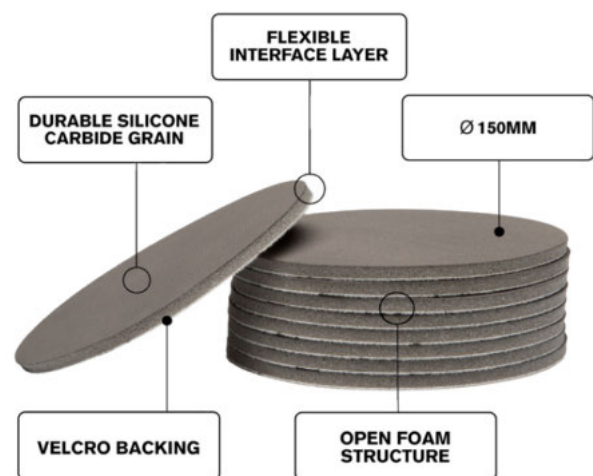

For NEW opportunities...

Colad
inventing more

OnlyColad!

Colad Optimus

Speeds up the polishing process and guarantees spotless results!

Achieving a high-gloss, spotless finish takes a lot of time and precision. Sanding the surface with Colad Optimus before polishing speeds up and improves the polishing process!

Advantages

- ✓ **Saves time**
  The surface is prepared perfectly.
- ✓ **Best results**
  Helps to achieve high-gloss results.
- ✓ **Flexible**
  Ideal for sanding curves and edges.
- ✓ **Durable**
  Extra long life-span.
- ✓ **Multi-functional**
  Suitable for dry and wet sanding.

Colad Optimus 20 pieces per box.

Art.no. 3881000	Art.no. 3882000	Art.no. 3883000	Art.no. 3884000
Blue	White	Red	Grey
Grit 1000	Grit 2000	Grit 3000	Grit 4000