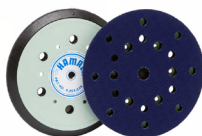

010860

Platorello (sostenuto con tessuto)

duro 150 mm