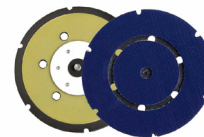

Codice articolo: 010018

Specificazione: Platorello (sostenuto con tessuto) duro 150 mm
6 + 1 fori

EAN: 8714247772614

Hamach Platorello (sostenuto con tessuto) duro 150 mm 6 + 1 fori

Sanding support pad, hard, 150 mm, hook and loop, 6 + 1 holes

A sanding support pad for heavier sanding processes

This hard sanding support pad is suitable for heavier sanding. The pad has 6 + 1 holes for smooth dust extraction during the sanding process.

The benefits of the sanding support pad hard 150 mm:

Hard Support Pad
With holes for dust extraction
Suitable for heavier sanding processes

Informazioni sull'imballaggio

Per pezzo

> **The Hamach Sanding Support Pad Hard is suitable for heavier sanding processes and flatter surfaces.**