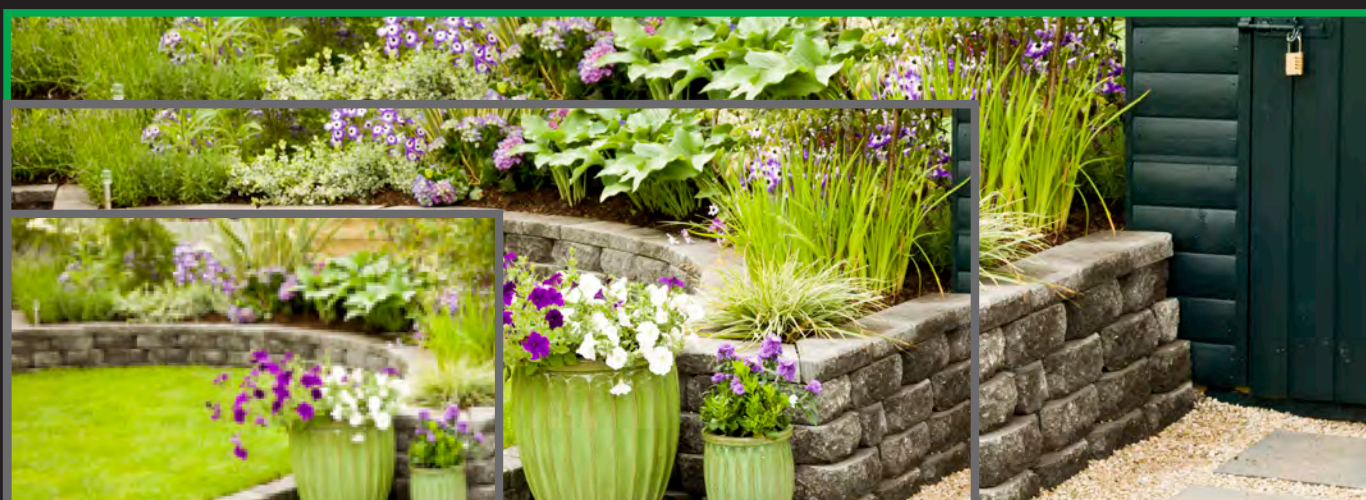

Image quality difference

CIF 360 x 240

D1 720 x 480

960H 960 x 480

This Yale Easy Fit system uses 960H resolution technology which offers a larger and more detailed image plus high quality recording.