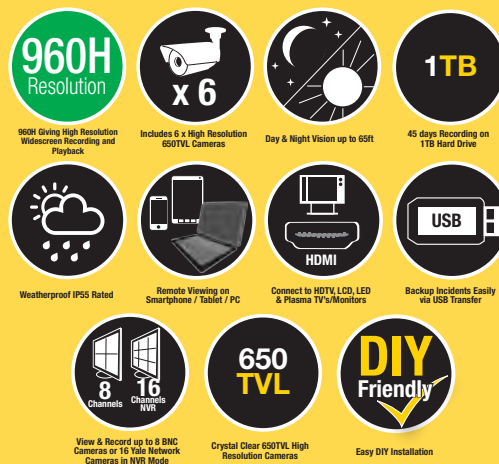

- View and Record High Quality CCTV Images simultaneously
- Yale 960H Hybrid DVR with real time, full screen high resolution video recording and playback
- Includes 6 weatherproof, high resolution 650TVL Yale Cameras with powerful infrared LED night vision up to 20m /65ft
- Add up to 2 extra cameras to become 8 camera CCTV System
- View live or playback footage in high resolution on you HDTV, LCD, LED or Plasma TV via HDMI port or though PC Monitor via VGA port
- Pre-installed 1TB Hard Drive for up to 30 days + continuous recording
- Live viewing in the palm of your hand on 3G/4G or Wi-Fi enabled smart phone & tablet devices including iPhone, iPad, and Android devices using free Yale App
- Hybrid DVR function allowing selected IP cameras to be connected at the same time or up to 16 IP Cameras in full NVR mode

The kit contains:

- HDR-88000 Hybrid DVR
- Installed 1TB Hard Drive
- 6 x Yale 650TVL Outdoor Bullet Cameras with IR Night Vision
- 6 x BNC 15m Camera Cable
- Mouse
- Ethernet and HDMI Cable
- Power Adapters
- Screws, Fittings & Theft Deterrent Stickers