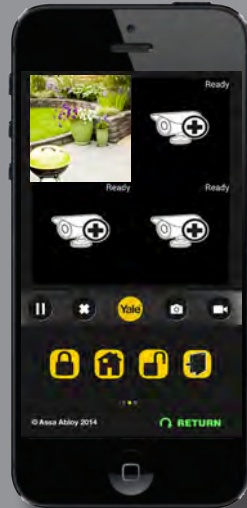

Selecting Cameras

When having several cameras you can select different views.