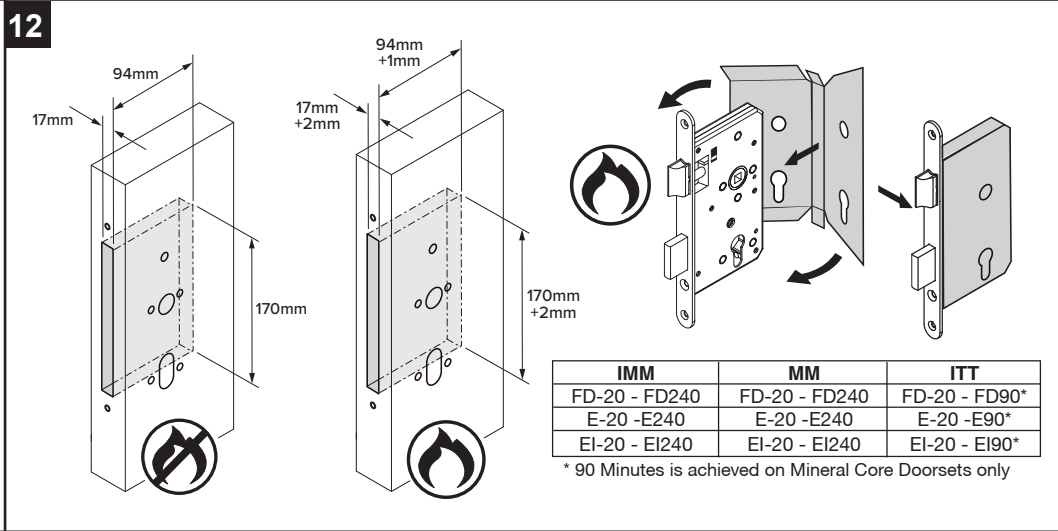

### 1 Changing Handing of Lock (if required)

2

3

4

5

6

7

8

# Installation Instructions – European 72mm Commercial Lock Range

# Installation Instructions – European 72mm Lock Range

**ALLEGION**  
35 Rocky Lane, Aston,  
Birmingham, B6 5RQ  
United Kingdom

**ALLEGION**  
35 Rocky Lane, Aston,  
Birmingham, B6 5RQ  
United Kingdom