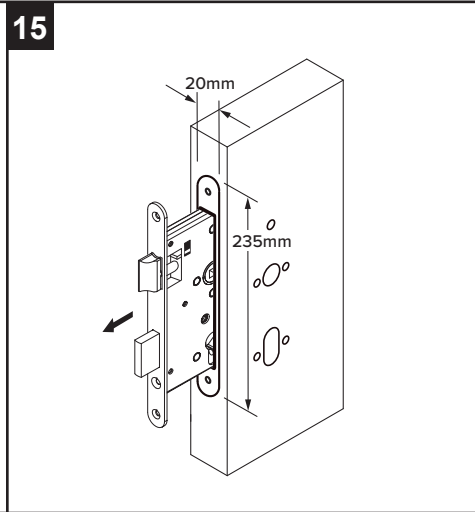

Installation Instructions – European 72mm Commercial Lock Range