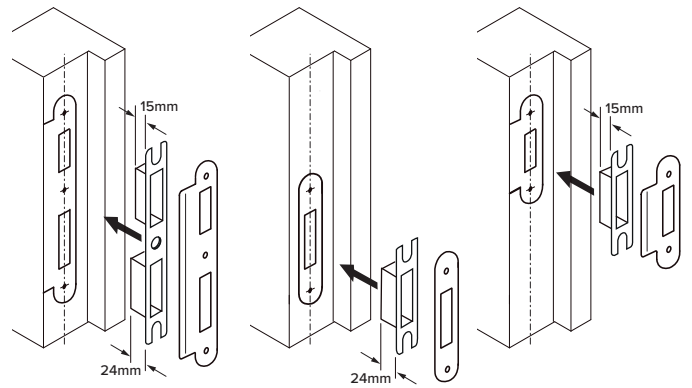

# Installation Instructions – European 72mm Commercial Lock Range

# Installation Instructions – European 72mm Commercial Lock Range

19b

20

21

22

22a

22b

23

# Installation Instructions – European 72mm Lock Range

**ALLEGION**  
35 Rocky Lane, Aston,  
Birmingham, B6 5RQ  
United Kingdom

**ALLEGION**  
35 Rocky Lane, Aston,  
Birmingham, B6 5RQ  
United Kingdom