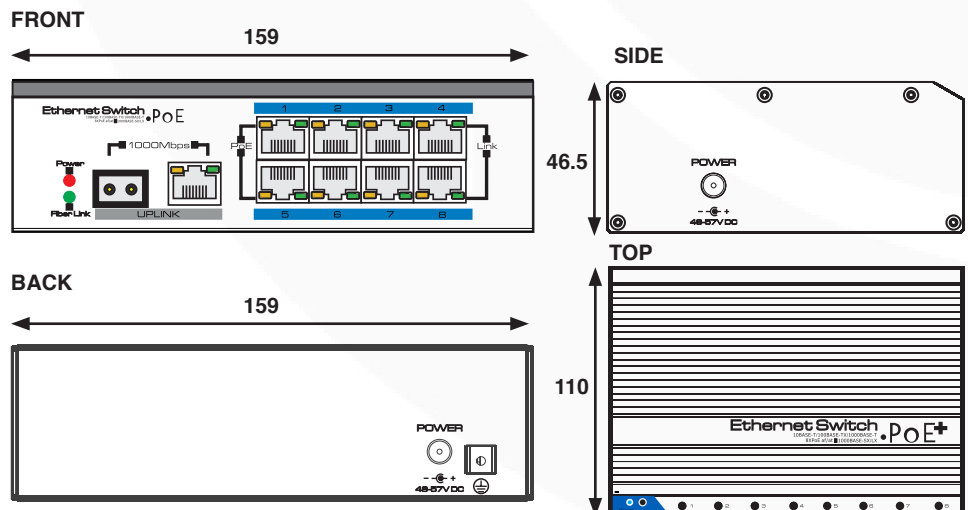

Dimensions (mm)

DATASHEET

www.geniecctv.com
sales@geniecctv.com
T: +44 (0) 1707 330 541
F: +44 (0) 1707 330 543

Genie CCTV Ltd.
CCTV House, City Park,
Watchmead,
Welwyn Garden City,
Hertfordshire,
AL7 1LT,
United Kingdom