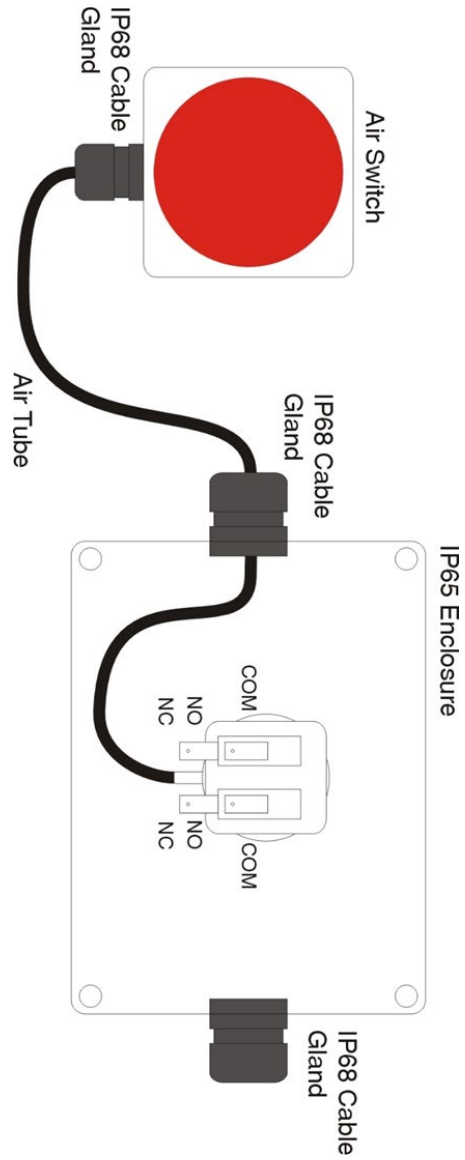

## Sauna Kit Connection information

The switch module has 2 x independent single pole change over contacts