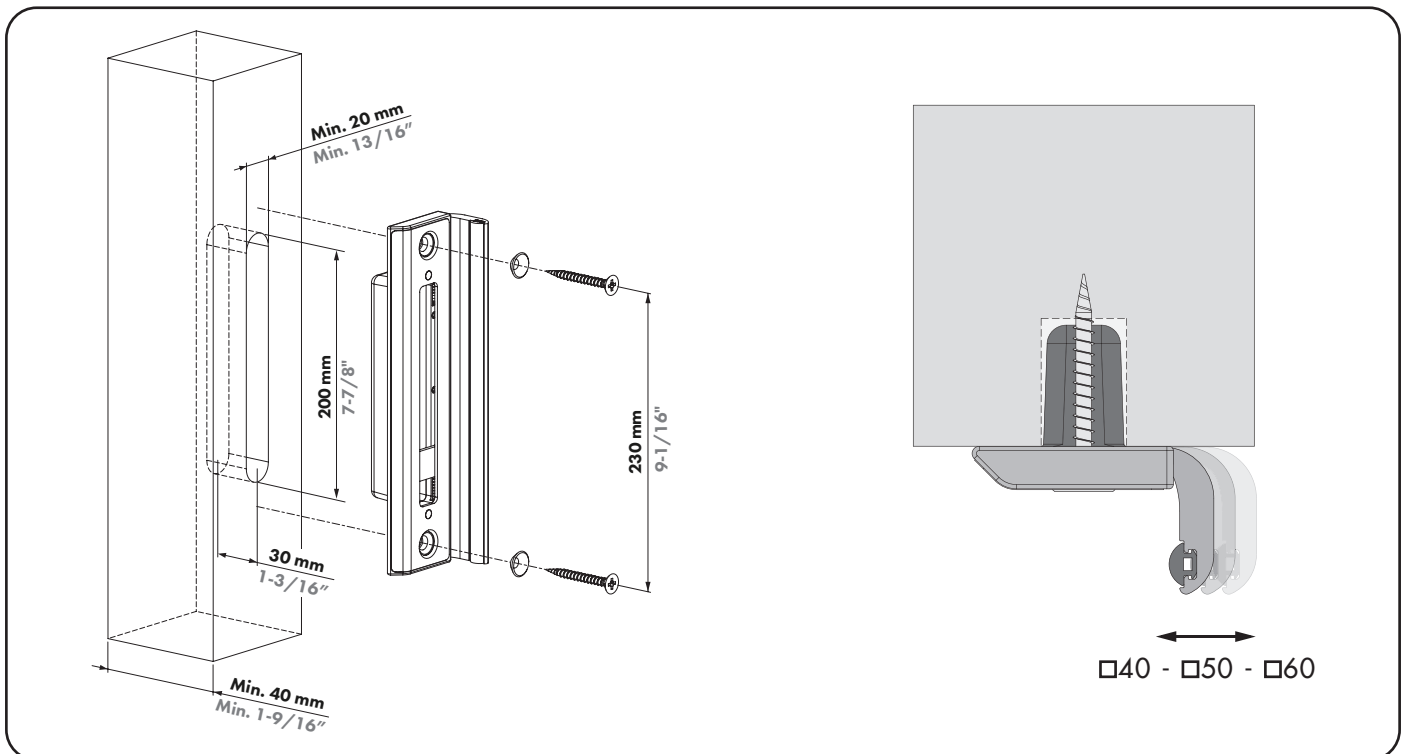

③ Key operated (B) & Throw (A)

④ H-WOOD lock & keep

⑤ SHKW: H-WOOD keep - Dimensions & profile adjustment

LOCINOX
Let's make it better together

Doc. Nr.: MANU-000083

Locinox NV • Brabantstraat 107 • 8790 Waregem • Belgium • www.locinox.com
Locinox CEE • Irysowa 9 • 55-040 Bielany Wrocławskie • Poland
Locinox LLC • 460 Windy Point Drive • Glendale Heights - IL 60139 • USA