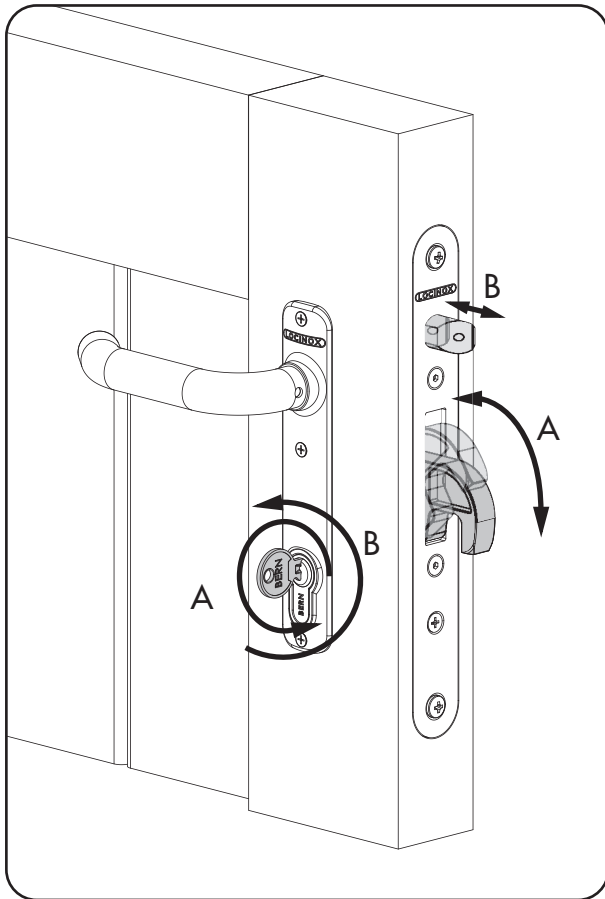

③ Key operated (B) & Throw (A)

④ H-WOOD lock & keep

⑤ SHKW: H-WOOD keep - Dimensions & profile adjustment

LOCINOX
Let's make it better together

Doc. Nr.: MANU-000083

Locinox NV • Brabantstraat 107 • 8790 Waregem • Belgium • www.locinox.com
Locinox CEE • Irysowa 9 • 55-040 Bielany Wrocławskie • Poland
Locinox LLC • 460 Windy Point Drive • Glendale Heights - IL 60139 • USA