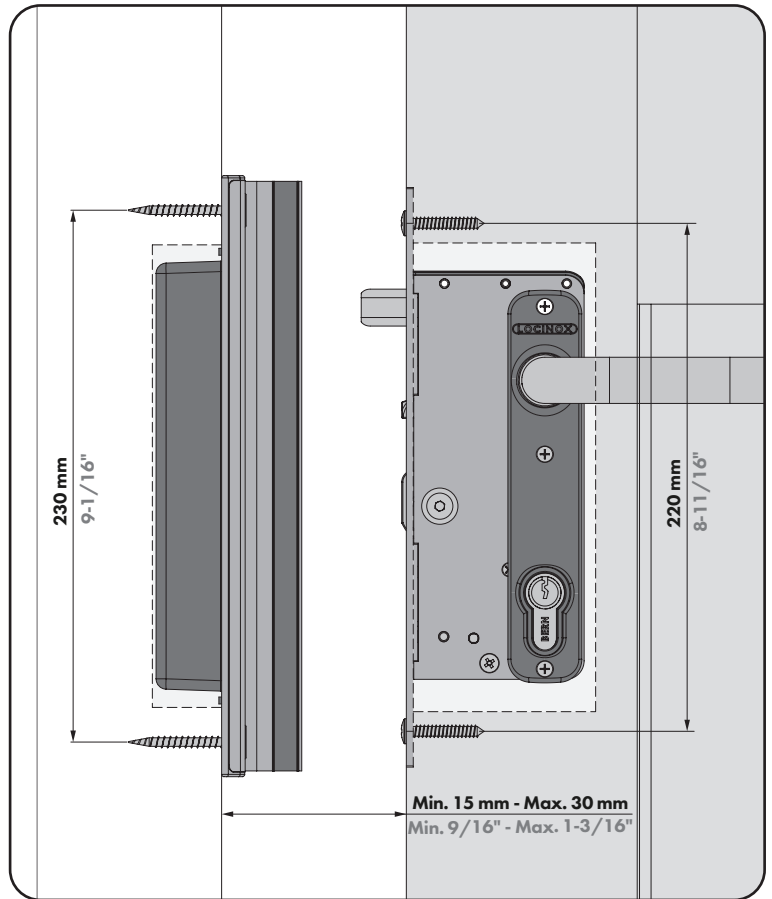

③ Key operated (B) & Throw (A)

④ H-WOOD lock & keep

⑤ SHKW: H-WOOD keep - Dimensions & profile adjustment

LOCINOX
Let's make it better together

Doc. Nr.: MANU-000083

Locinox NV • Brabantstraat 107 • 8790 Waregem • Belgium • www.locinox.com
Locinox CEE • Irysowa 9 • 55-040 Bielany Wrocławskie • Poland
Locinox LLC • 460 Windy Point Drive • Glendale Heights - IL 60139 • USA