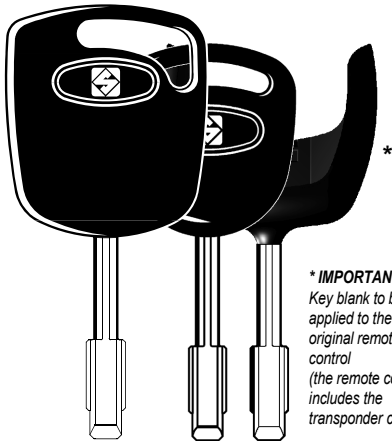

* IMPORTANT!
Key blank to be applied to the original remote control (the remote control includes the transponder chip)

FO21T3   FO21P   FO21AP
FO21T3M
FO21T7   FO21MH
FO21T17
FO21TE

TIBBE (D)
VALEO (F)

OPTIONAL