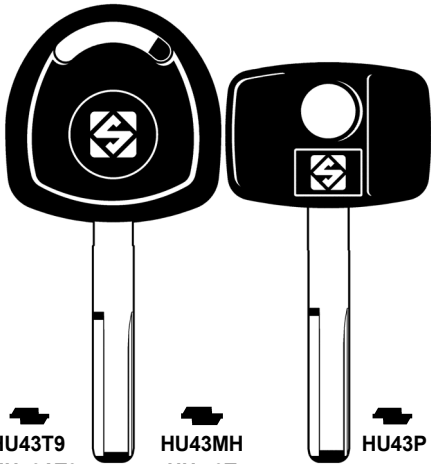

MATRIX EVO - PRO

PER: OPEL-VAUXHALL (DE)
FOR:

STANDARD

HU43T9
HU43AT9
HU43T2
HU43T9
HU43TE

HU43MH
HU 43T

HU43P