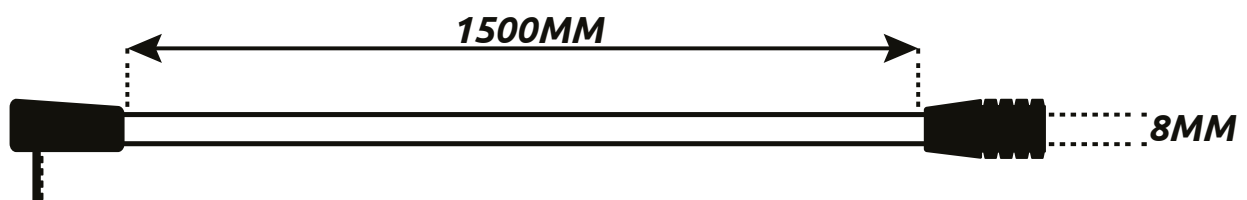

DF COMBI C8/1500

Combination operated cable bike lock with **8mm diameter** plastic coated **steel cable**. Lightweight and portable with a **1500mm extra long locking length**.

We stand behind the quality and durability of this bike lock, that's why we offer a **5-year guarantee**.