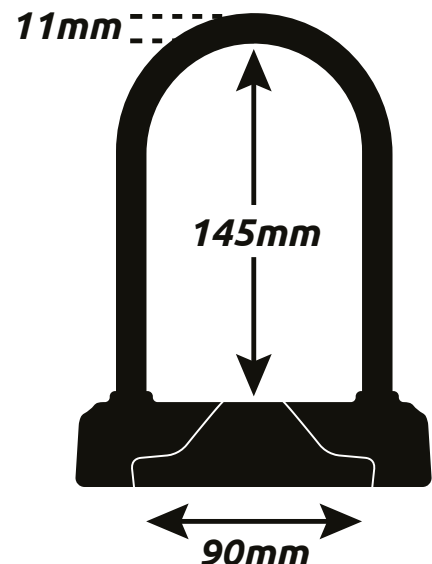

# DF D11/145

SECURITY LEVEL

LOCKING LENGTH

2 KEYS INCLUDED

## DF D11/145

Bicycle D-Lock with **11mm diameter hardened steel shackle** & protective outer coating. Smaller size for portability. **Two keys included.**

We stand behind the quality and durability of this bike lock, that's why we offer a **5-year guarantee.**