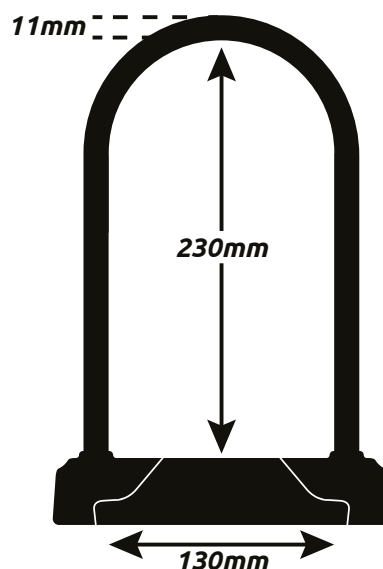

DEFENDER

BY
SQUIRE

DF D11/230

SECURITY LEVEL

LOCKING LENGTH

BRACKET INCLUDED

2 KEYS INCLUDED

DF D11/230

Bicycle D-Lock with **11mm diameter hardened steel shackle** & protective outer coating. **Carry bracket and two keys included.**

We stand behind the quality and durability of this bike lock, that's why we offer a **5-year guarantee.**