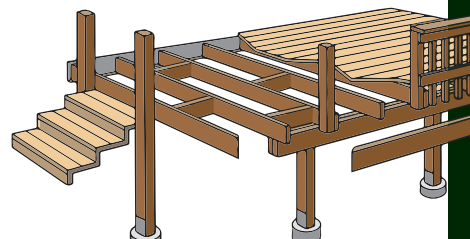

SEE HOW IT'S DONE

Scan the QR code to see how to build your deck

UC4 C16
47x100mm
Fin Size 45x95mm

£2.25
METRE +VAT

UC4 C24
47x100mm
Fin Size 45x95mm

£2.85
METRE +VAT

UC4 C16
47x150mm
Fin Size 45x145mm

£3.30
METRE +VAT

UC4 C24
47x150mm
Fin Size 45x145mm

£4.25
METRE +VAT