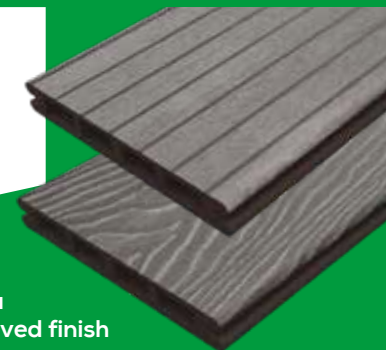

TEAK
IPE

GREY
CHARCOAL

PIRANHA HUNTER COMPOSITE DECKING

25 x 136mm 3.6m lengths

£5.15

METRE + VAT
£18.54 PER LENGTH

- ✓ Reversible to show a woodgrain or a grooved finish
- ✓ 10 year domestic warranty

NEW