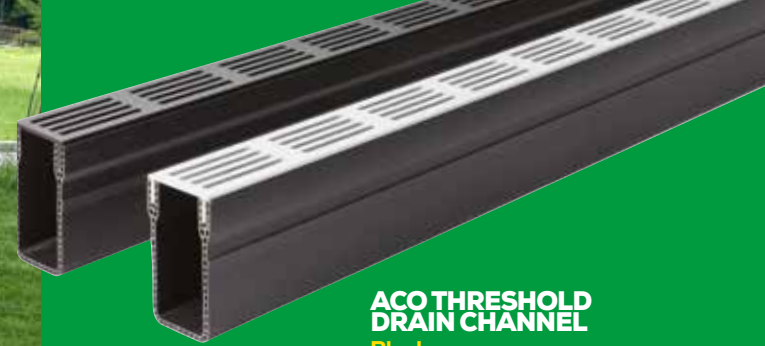

**ACO THRESHOLD
DRAIN CHANNEL**

Black BEX00006939
Silver BEX00006940

£36.50 +VAT