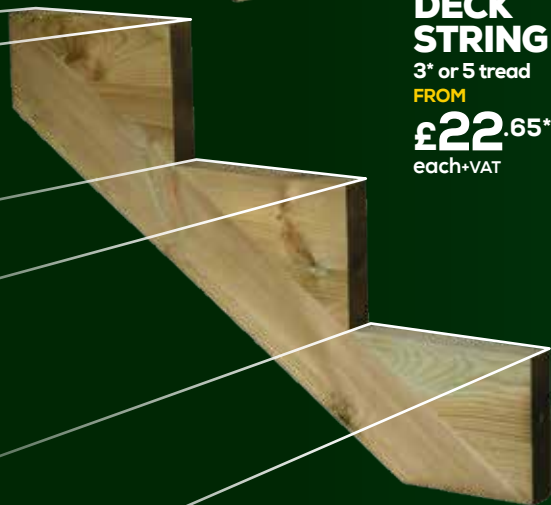

TREATED DECK STRING

3* or 5 tread

FROM
£22.65*
each+VAT