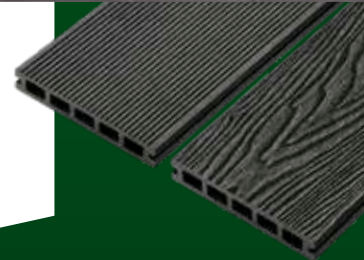

25 x 150mm 3.6m lengths

- ✓ Uncapped, cost effective entry level product
- ✓ Single colour, reversible design
- ✓ Made with 100% recycled material

*Natural colour fade will occur within the first year