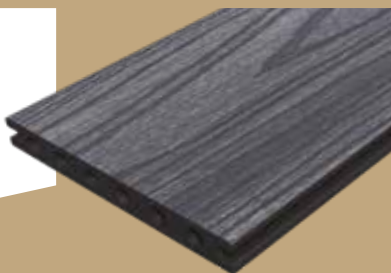

PIRANHA TERRAFUZION COMPOSITE DECKING

23 x 140mm 3.6m lengths

£6.75
METRE +VAT
£24.30 PER LENGTH

- ✓ Dual-sided board. Offers two different shades of the same colour palette
- ✓ Fully capped surface with high resistance to staining and scratching