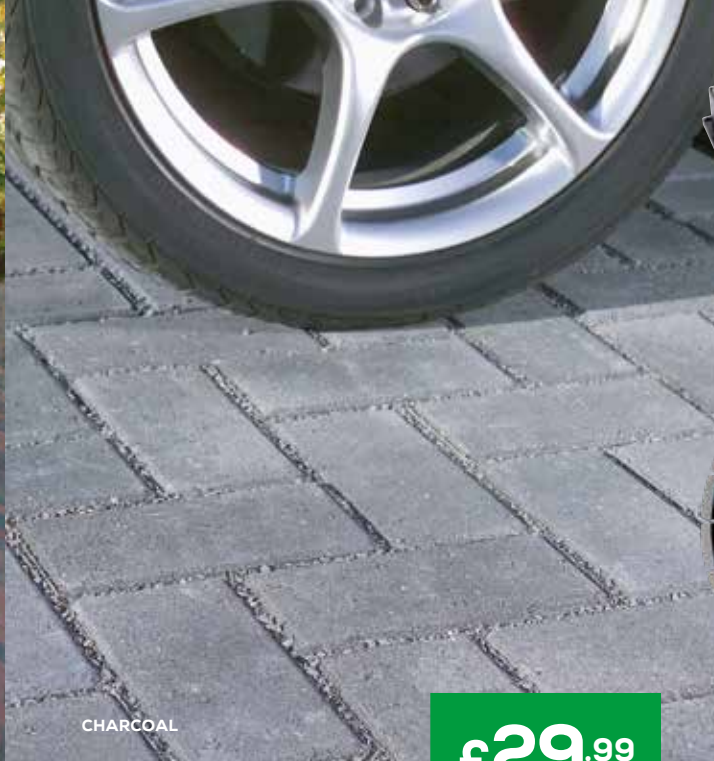

CHARCOAL

£29.99
PER M² +VAT