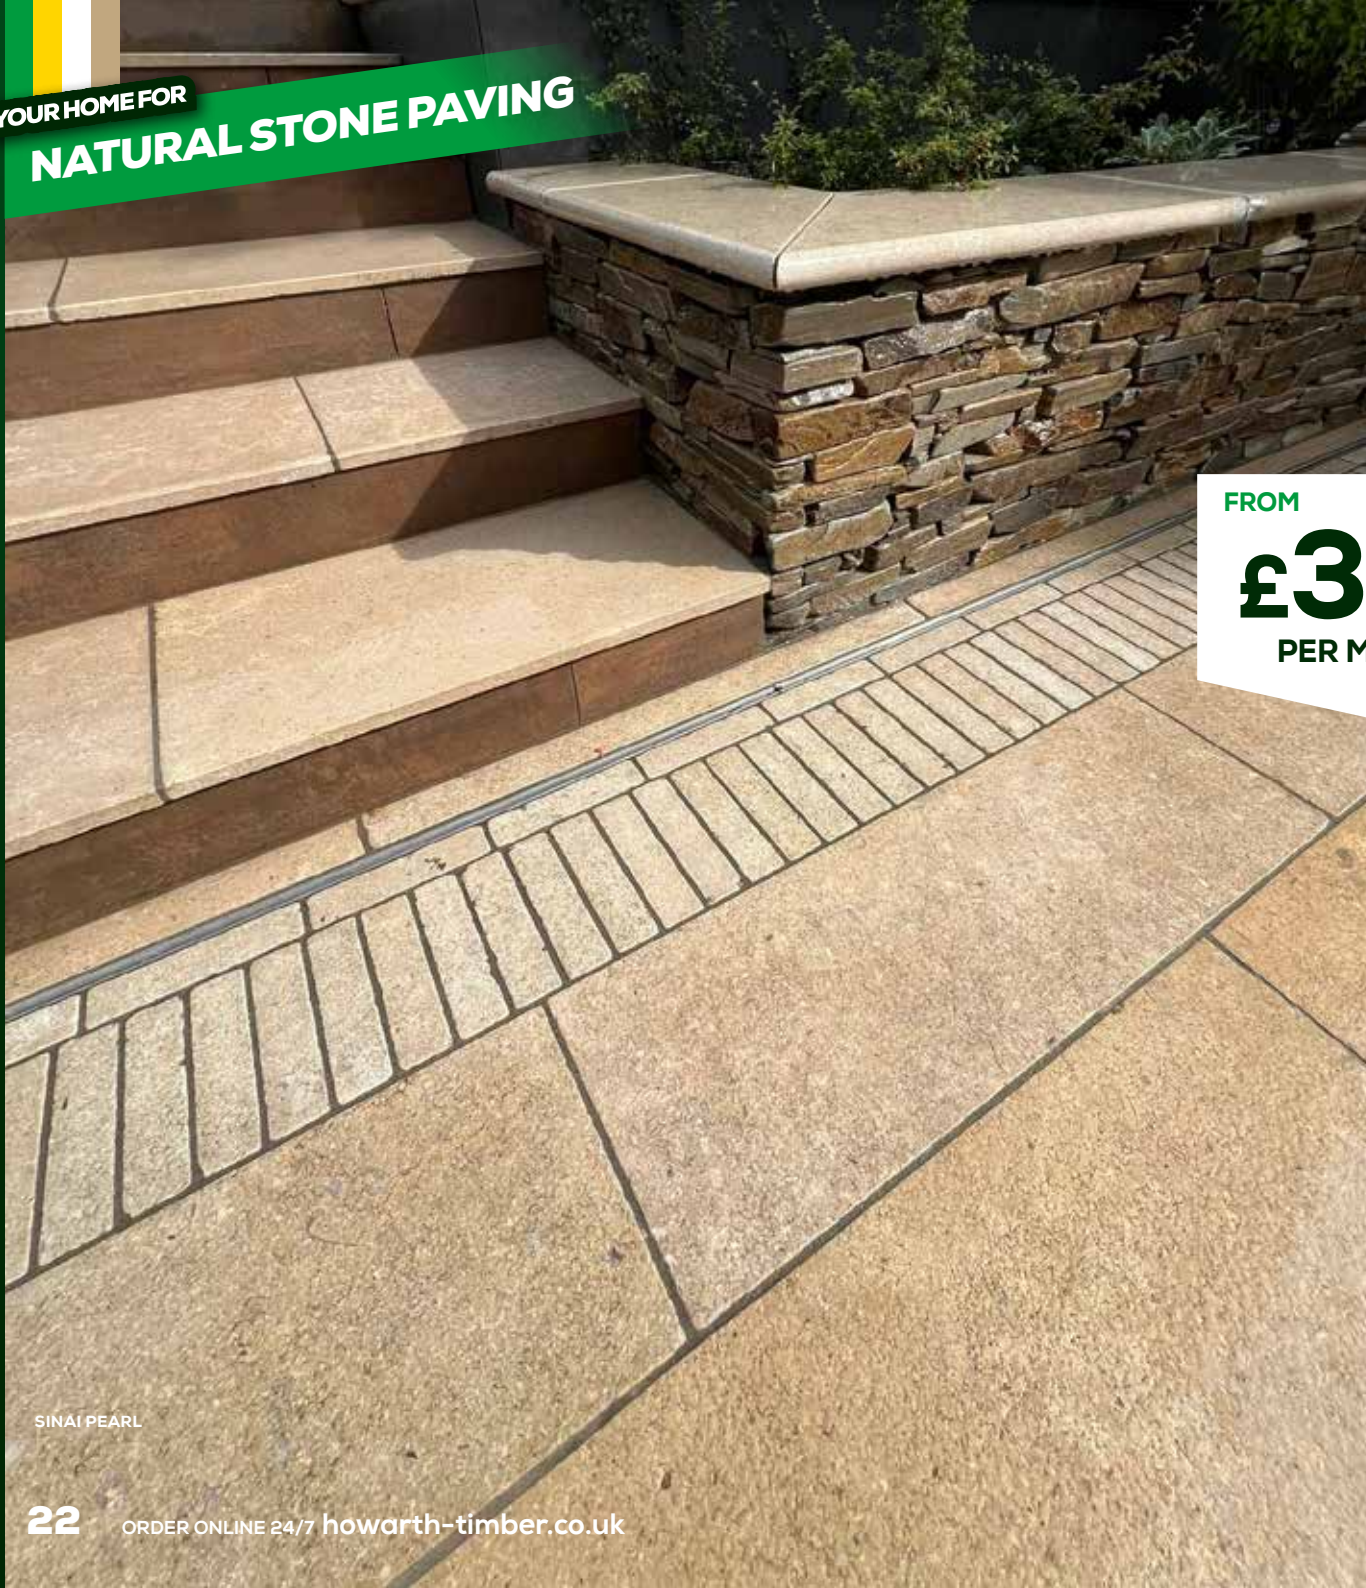

YOUR HOME FOR

NATURAL STONE PAVING

FROM
£37.99
PER M²+VAT

NEW

EGYPTIAN LIMESTONE

Thickness: 18mm

200x50mm PACK COVERAGE: 9m² **£59.50m²**

200x100mm PACK COVERAGE: 9m² **£59.50m²**

900x600mm PACK COVERAGE: 17.82m² **£37.99m²**

SINAI PEARL

MELLY GREY

GALALA WHITE

SINAI PEARL