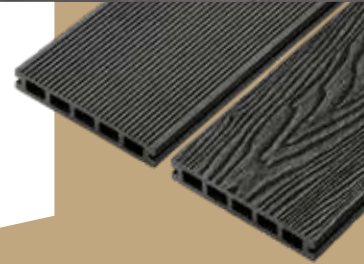

25 x 150mm 3.6m lengths

- ✓ Uncapped, cost effective entry level product
- ✓ Single colour, reversible design
- ✓ Made with 100% recycled material

*Natural colour fade will occur within the first year