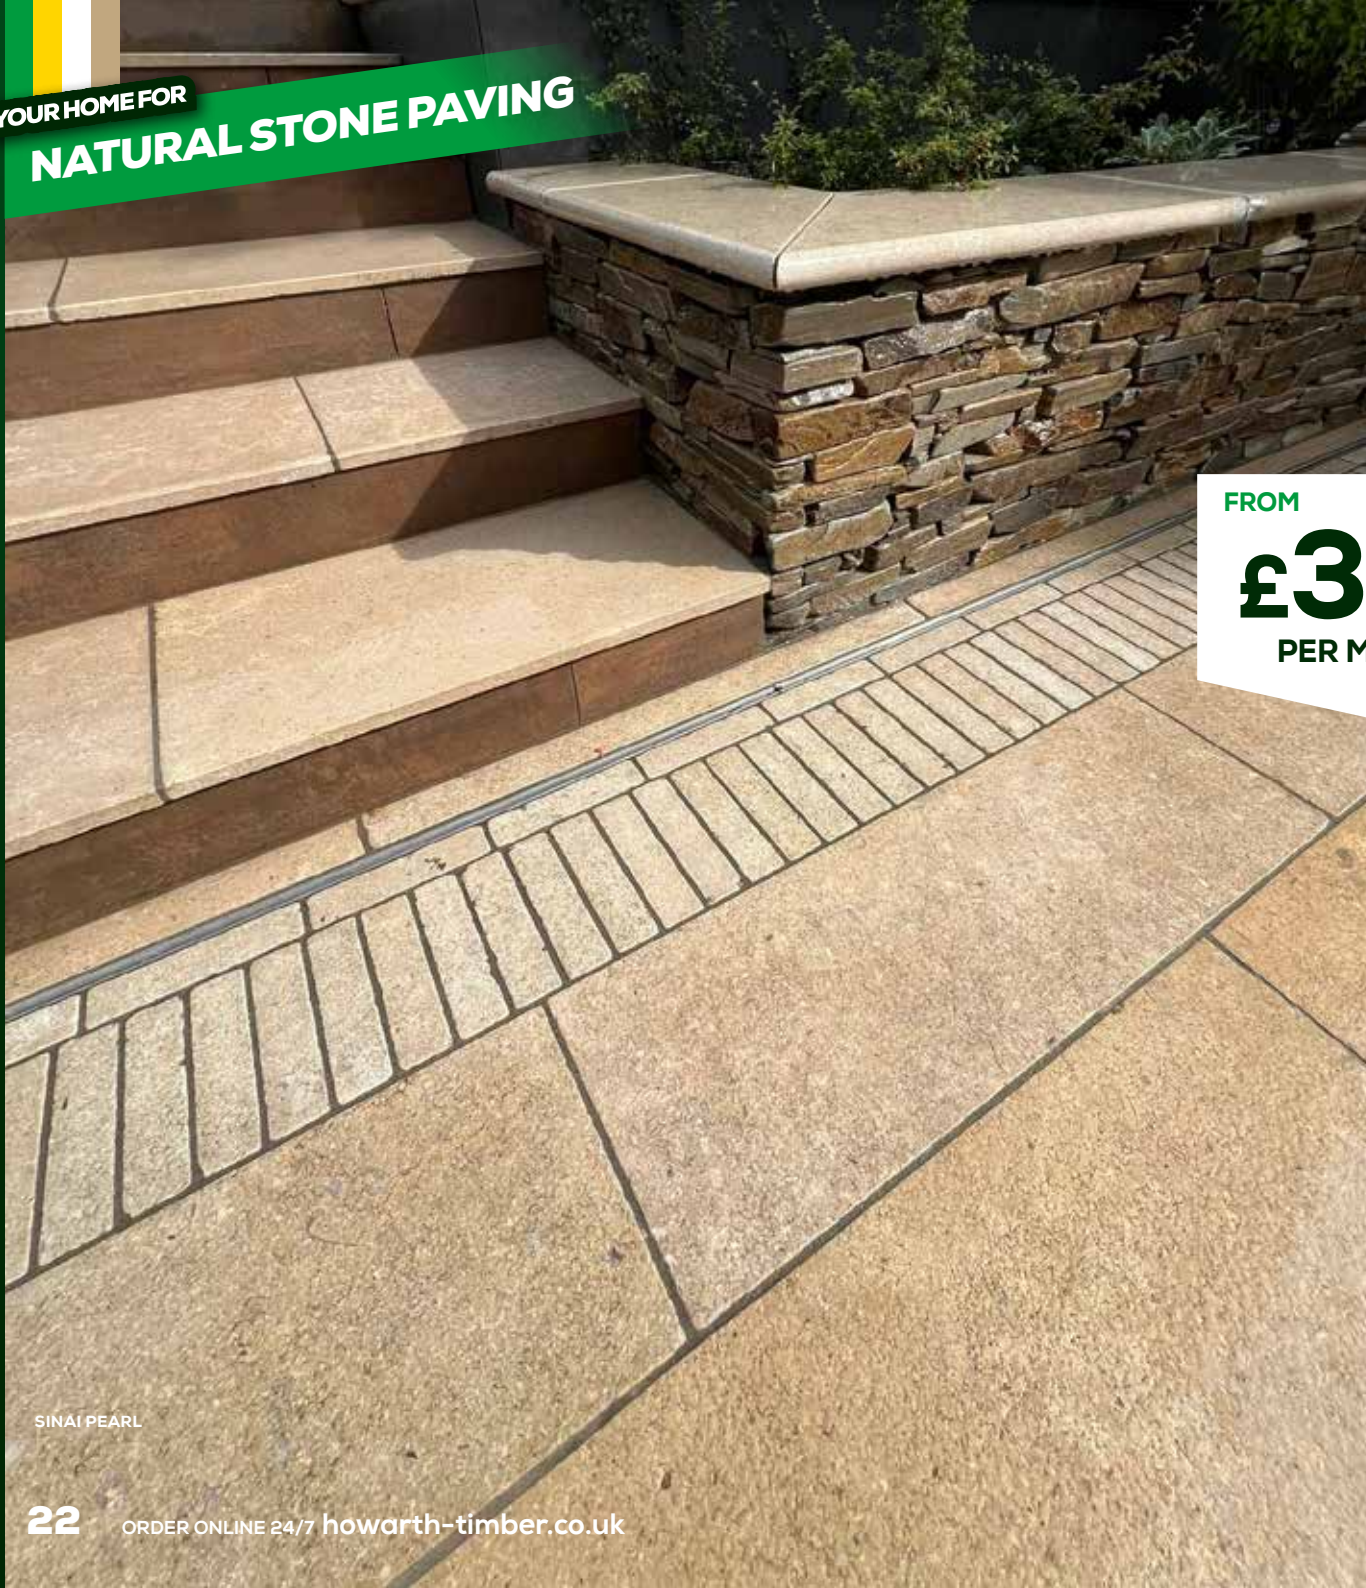

Strong two-part epoxy
compound formula, for
patios, paths and driveways

MUSHROOM

STONE
GREY

BASALT

YOUR HOME FOR

NATURAL STONE PAVING

FROM
£37.99
PER M²+VAT

NEW
**EGYPTIAN
LIMESTONE**