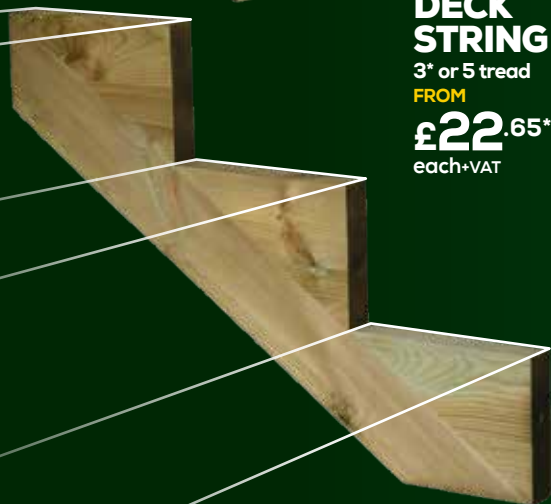

TREATED DECK STRING

3* or 5 tread

FROM
£22.65*
each+VAT