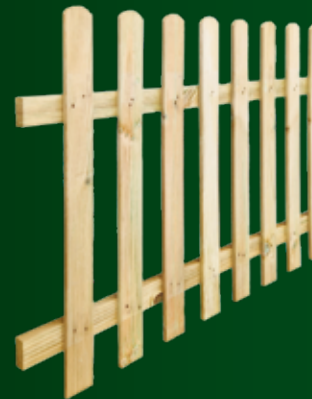

**ROUND TOP
PALISADE FENCE**

1.80 metres wide
Treated Green

A perfect perimeter fence.

0.9m **£25.50**^{+VAT}

FROM
£11.49
EACH+VAT

**HEAVY DUTY
SQUARE TRELLIS**

1.83 metres wide
Treated Golden Brown or Green

0.32m **£11.49**^{+VAT}

1.2m **£30.49**^{+VAT}

0.61m **£17.99**^{+VAT}

1.51m **£36.99**^{+VAT}

0.9m **£23.49**^{+VAT}

1.8m **£38.49**^{+VAT}