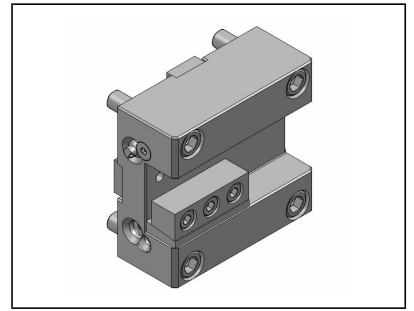

## Face cutting holder

Item No.	Tool Clamping				
<b>48-96355</b>	25				

Accessories  
(not included)