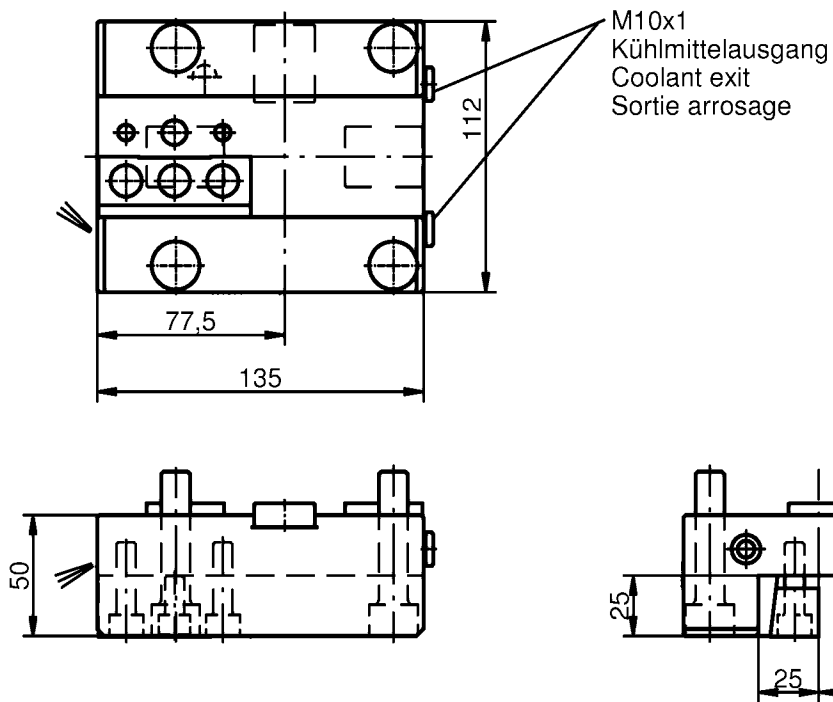

## Face cutting holder

Item No.	Tool Clamping				
<b>48-96355</b>	25				

Accessories  
(not included)