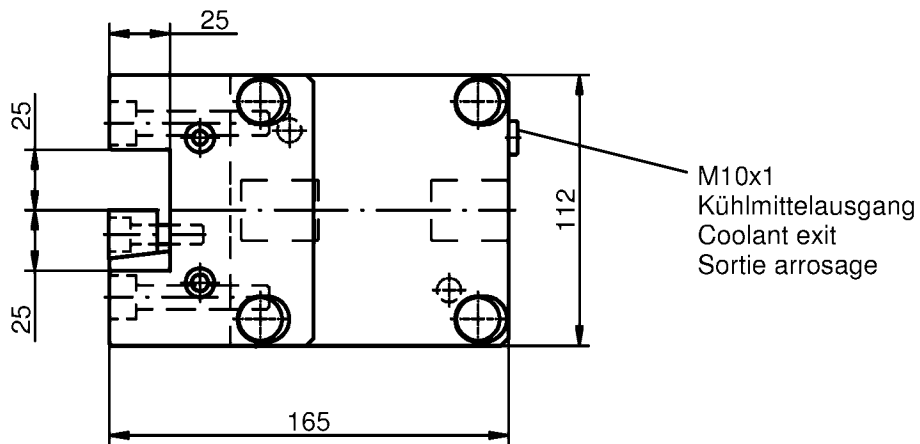

## OD cutting holder

Item No.	Tool Clamping				
<b>48-96421</b>	25				

Accessories  
(not included)