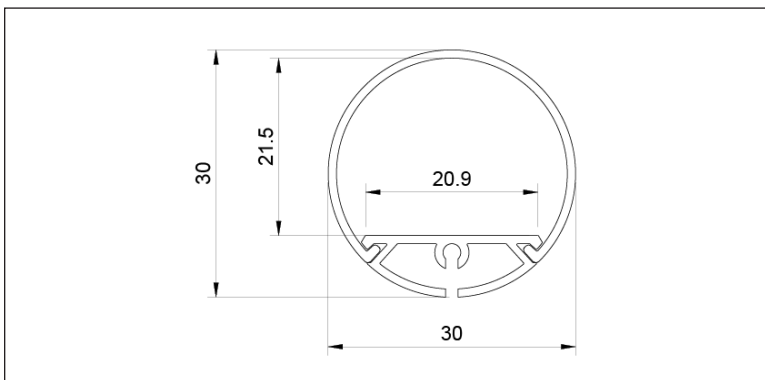

Dimensions