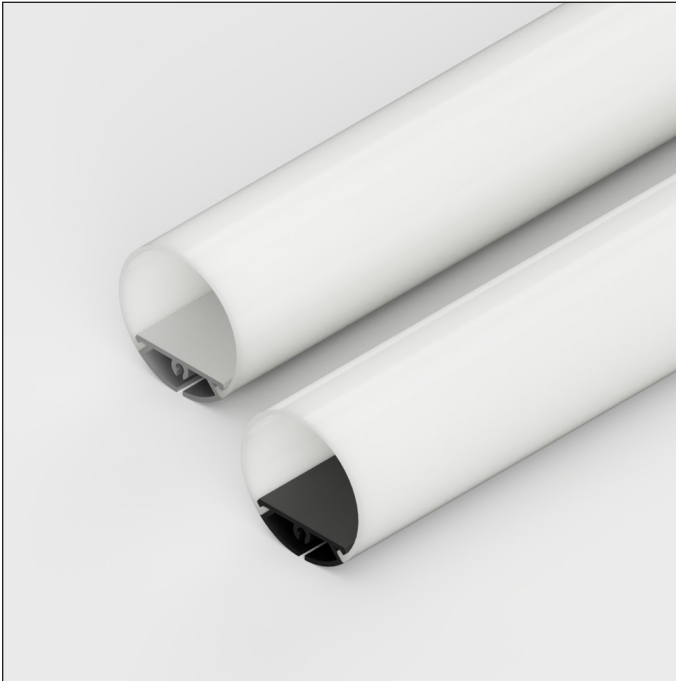

## Circular Suspendable LED Profile

Aluminium - IP20 - Max. Strip Width 20mm

tagra®

SKU: 3030CIRC

ALU

IP20

2M

3M

### Key Features

- Circular
- Suspendable
- Max. Strip Light Width 20mm
- Available in 2M, 3M and custom lengths
- Available in silver & black
- Anodized Aluminium

### Product Data

Lengths	2000mm, 3000mm
Max. Dimensions	30mm x 30mm
Max. Strip Width	20mm
Depth	21.5mm
Colours	Silver, Black
Material	Anodized Aluminium
Diffuser Available	Opal
IP Rating	IP20
Installation Type	Suspendable
Accessories Available	Endcaps, Suspension Kit