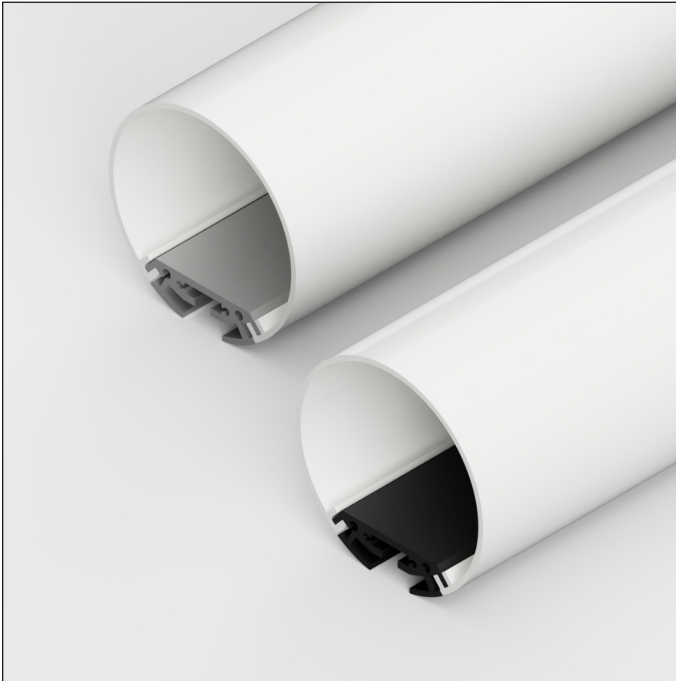

Circular Suspensible LED Profile

Aluminium - IP20 - Max. Strip Width 30mm

tagra®

SKU: 6060CIRC

ALU

IP20

2M

3M

Key Features

- Circular
- Suspensible
- Max. Strip Light Width 30mm
- Available in 2M, 3M and custom lengths
- Available in silver & black
- Anodized Aluminium

Product Data

Lengths	2000mm, 3000mm
Max. Dimensions	60mm x 60mm
Max. Strip Width	30mm
Depth	45.7mm
Colours	Silver, Black
Material	Anodized Aluminium
Diffuser Available	Opal
IP Rating	IP20
Installation Type	Suspensible
Accessories Available	Endcaps, Suspension Kit

Type	SKU	Colour/Material	Note
Diffuser	DIF-6060CIRC-2M	Opal	2M
Diffuser	DIF-6060CIRC-3M	Opal	3M
Endcap	6060-ENDCAPS	Grey, Black	Set of 4
Suspension Kit	3030CIRC-SUSPENSION	Stainless Steel	1.5M Kit