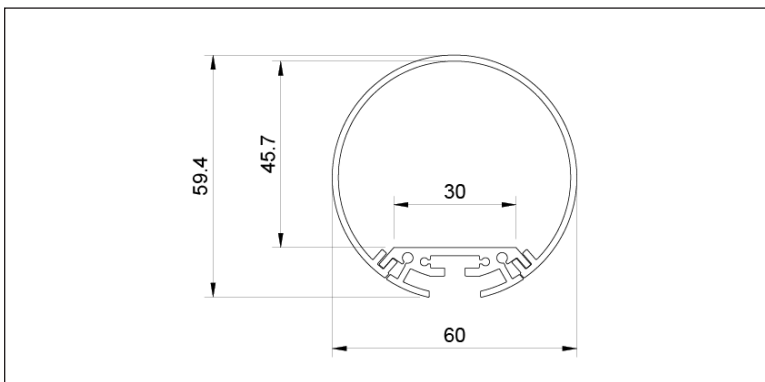

Key Features

- Circular
- Suspensible
- Max. Strip Light Width 30mm
- Available in 2M, 3M and custom lengths
- Available in silver & black
- Anodized Aluminium

Product Data

Lengths	2000mm, 3000mm
Max. Dimensions	60mm x 60mm
Max. Strip Width	30mm
Depth	45.7mm
Colours	Silver, Black
Material	Anodized Aluminium
Diffuser Available	Opal
IP Rating	IP20
Installation Type	Suspensible
Accessories Available	Endcaps, Suspension Kit

Available SKU's

B-6060CIRC-2M

B-6060CIRC-3M

B-6060CIRC-2M/BLK

B-6060CIRC-3M/BLK

Installation

Dimensions

Available Accessories