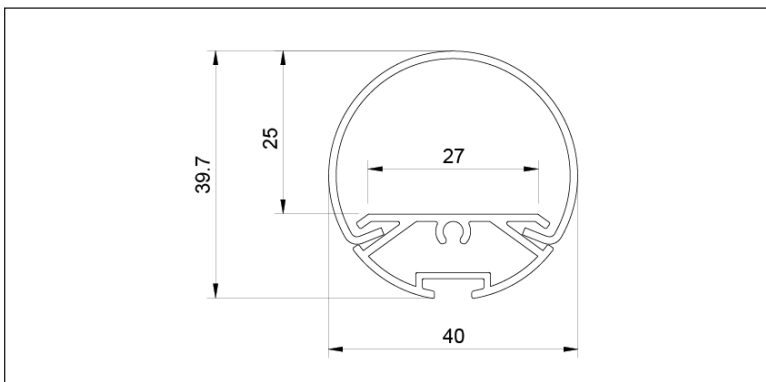

Key Features

- Circular
- Suspendable
- Max. Strip Light Width 27mm
- Available in 2M, 3M and custom lengths
- Available in silver & black
- Anodized Aluminium

Product Data

Lengths	2000mm, 3000mm
Max. Dimensions	40mm x 40mm
Max. Strip Width	27mm
Depth	25mm
Colours	Silver, Black
Material	Anodized Aluminium
Diffuser Available	Opal
IP Rating	IP20
Installation Type	Suspendable
Accessories Available	Endcaps, Suspension Kit

Available SKU's

B-4040CIRC-2M

B-4040CIRC-3M

B-4040CIRC-2M/BLK

B-4040CIRC-3M/BLK

Installation

Dimensions

Available Accessories