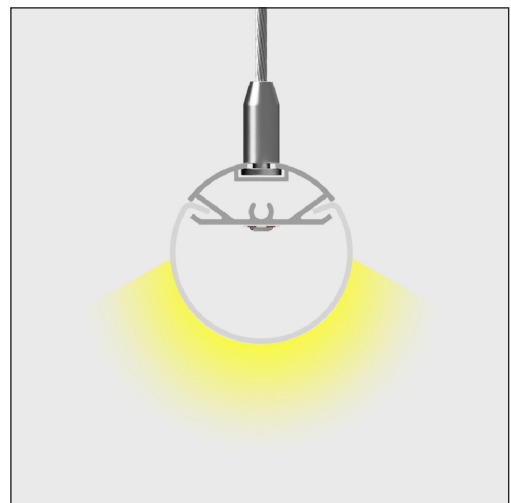

Installation