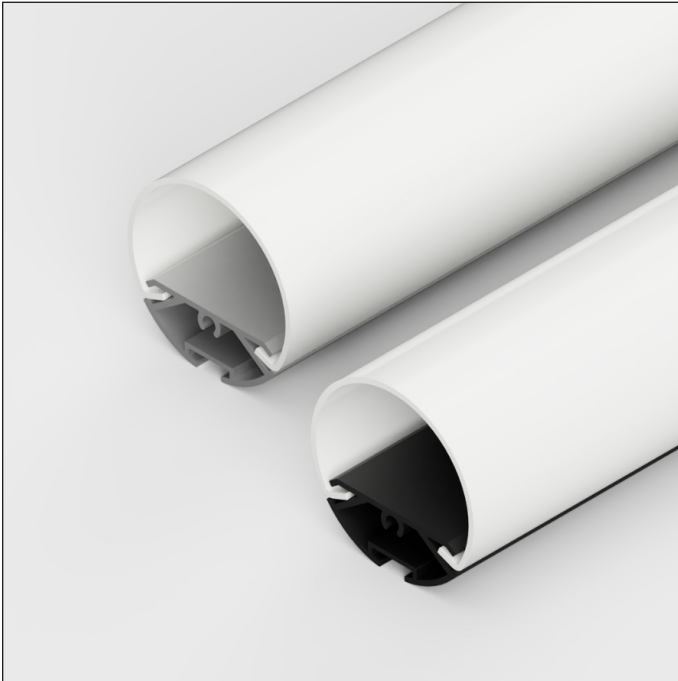

Circular Suspendable LED Profile

Aluminium - IP20 - Max. Strip Width 27mm

tagra®

SKU: 4040CIRC

ALU

IP20

2M

3M

Key Features

- Circular
- Suspendable
- Max. Strip Light Width 27mm
- Available in 2M, 3M and custom lengths
- Available in silver & black
- Anodized Aluminium

Product Data

Lengths	2000mm, 3000mm
Max. Dimensions	40mm x 40mm
Max. Strip Width	27mm
Depth	25mm
Colours	Silver, Black
Material	Anodized Aluminium
Diffuser Available	Opal
IP Rating	IP20
Installation Type	Suspendable
Accessories Available	Endcaps, Suspension Kit

Type	SKU	Colour/Material	Note
Diffuser	DIF-4040CIRC-2M	Opal	2M
Diffuser	DIF-4040CIRC-3M	Opal	3M
Endcap	4040-ENDCAPS	Grey, Black	Set of 4
Suspension Kit	3030CIRC-SUSPENSION	Stainless Steel	1.5M Kit