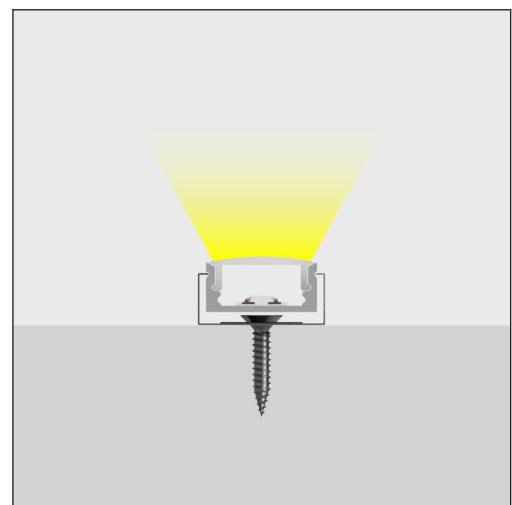

**Surface Mounted LED Profile**  
**Aluminium - IP20 - Max. Strip Width 12mm**

**SKU: CHAN-178**

**Key Features**

- ▶ Surface Mounted
- ▶ Max. Strip Light Width 12mm
- ▶ Available in 2M, 3M and custom lengths
- ▶ Available in silver, black and white
- ▶ Anodized Aluminium

**Product Data**

Lengths	2000mm, 3000mm
Max. Dimensions	17mm x 8.6mm
Max. Strip Width	12mm
Depth	6.3mm
Colours	Silver, Black, White
Material	Anodized Aluminium
Diffuser Available	Semi-Clear, Transparent, Opal, Black
IP Rating	IP20
Installation Type	Surface Mounted
Accessories Available	Mounting Brackets, Endcaps, Corner Connector, Straight Connector

## Available Accessories

Type	SKU	Colour/Material	Note
Diffuser	DIF-STD-2M-FR	Opal	2M
Diffuser	DIF-STD-3M-FR	Opal	3M
Diffuser	DIF-STD-2M-SC	Semi-Clear	2M
Diffuser	DIF-STD-3M-SC	Semi-Clear	3M
Diffuser	DIF-STD-2M-TP	Transparent	2M
Diffuser	DIF-STD-3M-TP	Transparent	3M
Diffuser	DIF-STD-2M-BLK	Black	2M
Diffuser	DIF-STD-3M-BLK	Black	3M
Endcap	178-ENDCAP	Grey	Set of 4
Endcap	178-ENDCAP/BLK	Black	Set of 4
Endcap	178-ENDCAP/WHT	White	Set of 4
Mounting Bracket	MOUNT-178	Stainless Steel	Set of 4
Mounting Bracket	178-RMC	Stainless Steel	Rotatable, Pack of 4
Corner	178-CRN	White Plastic	Corner Connector
Connector	178-CONN	White Plastic	Straight Connector
Diffuser	DIF-STD-OD-10M	Opal	10M Reel
Diffuser	DIF-STD-SC-10M	Semi-Clear	10M Reel
Diffuser	DIF-STD-OD-20M	Opal	20M Reel
Diffuser	DIF-STD-SC-20M	Semi-Clear	20M Reel