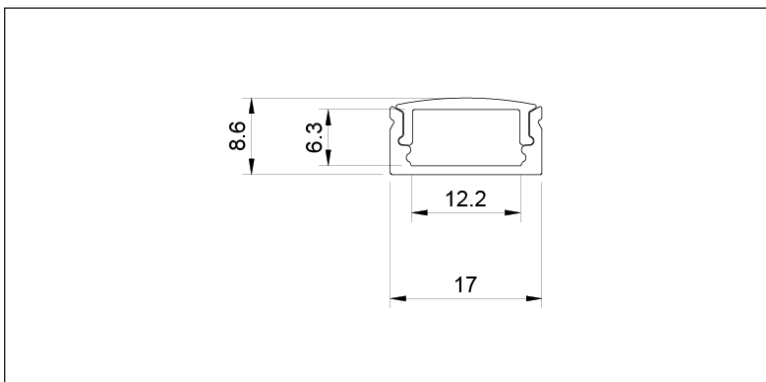

Dimensions