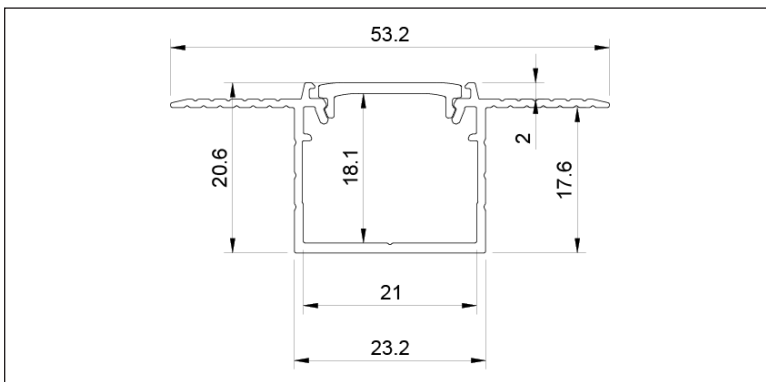

Plaster-In LED Profile

Aluminium - IP20 - Max. Strip Width 20mm

tagra®

SKU: CHAN-2321

SIL

20mm
Strip Width

IP20

Key Features

- ▶ Plaster-In
- ▶ Max. Strip Light Width 20mm
- ▶ Available in 2M, 3M and custom lengths
- ▶ Available in silver
- ▶ Anodized Aluminium

Product Data

Lengths	2000mm, 3000mm
Max. Dimensions	53.2mm x 20.6mm
Max. Strip Width	20mm
Depth	18.1mm
Colours	Silver
Material	Anodized Aluminium
Diffuser Available	Transparent, Opal, Smoked Black
IP Rating	IP20
Installation Type	Plaster-In
Accessories Available	Endcaps

Available SKU's

CHAN-2321-2M/SIL

CHAN-2321-3M/SIL

Installation

Dimensions

Available Accessories

Type	SKU	Colour/Material	Note
Diffuser	DIF-FCLICK-2M/FR	Opal	2M
Diffuser	DIF-FCLICK-3M/FR	Opal	3M
Diffuser	DIF-FCLICK-2M/SB	Smoked Black	2M
Diffuser	DIF-FCLICK-3M/SB	Smoked Black	3M
Diffuser	DIF-FCLICK-2M/TP	Transparent	2M
Diffuser	DIF-FCLICK-3M/TP	Transparent	3M
Diffuser	DIF-BCLICK-2M/FR	Opal	2M
Diffuser	DIF-BCLICK-3M/FR	Opal	3M
Endcap	2321-ENDCAP/SIL	Grey	Pack of 10