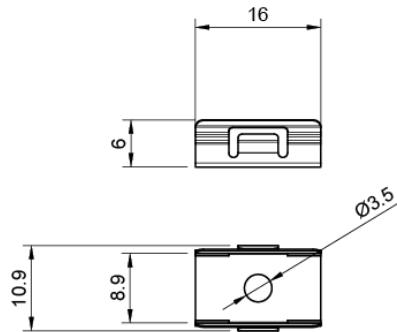

**SYN-LB-MOUNTCLIP**

**Key Features**

**Items/Sets Per Pack:** 4

**Body Colour:** Silver

**Body Material:** Metal

**Warranty:** 5 Years

**Compatible With:** SYN-LB Recessed Light Bar

**Mechanical Data**

Body Colour	Silver
Product Dimensions	16x10x7 mm

## Dimensions