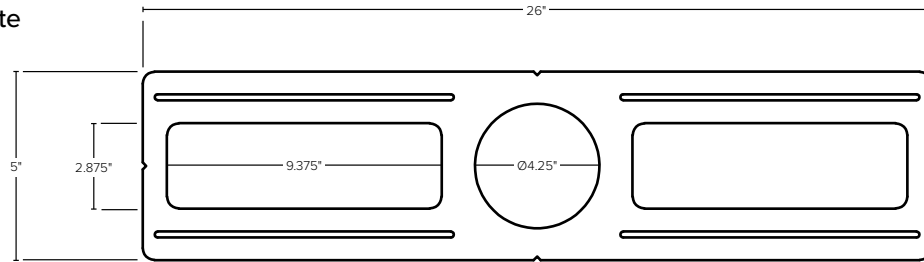

Rough-In Plate Dimensions:

4" Plate