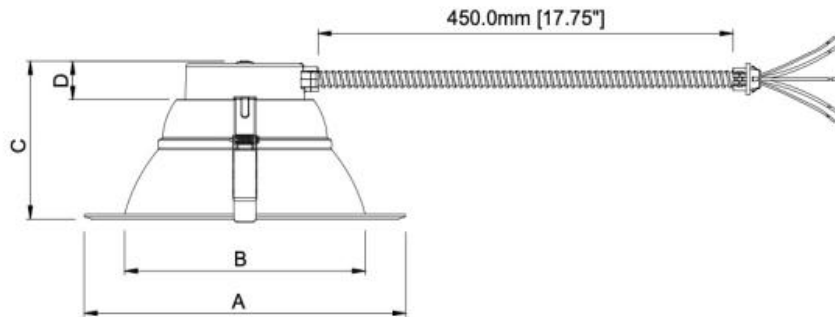

Fixture (ØxH): Ø11.55"x 5.5"

Flexible Metal Conduit (MC) Length: 17.75"

Ordering Guide:

ESL	TYPE	SIZE	SELECTABLE WATTAGE	GENERATION	SELECTABLE KELVIN	OPTIONS
ESL	OPT (OPT) Optus Series	10 (10) Round 10"	1840W (1840W) 18W-23W-28W-35W-40W	3 (3) Generation	3065K (3065K) 3000K–3500K–4000K–5000K–6500K	

Dimensions:

SIZE	ESL-OPT-4-0616W-33065K	ESL-OPT-6-0520W-33065K	ESL-OPT-8-1635W-33065K	10-INESL-OPT-10-1840W-33065K
DIMENSIONS	ø5.95"A x 3.63"C	ø8.31"A x 4.38"C	ø10.3"A x 4.9"C	ø11.55"A x 5.5"C
CUTOUT	ø4.0" ~ 5.0"	ø6.2" ~ 7.3"	ø8.0" ~ 9.2"	ø9.0" ~ 10.3"

Rough-In Plate Dimensions:

4" Plate

6" Plate

8" Plate