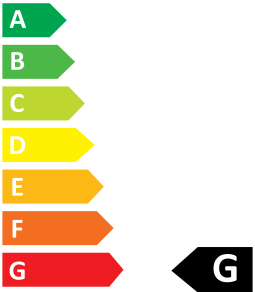

ENERG

OASE

72007

2
kWh/1000h

2019/2015

Technical Data

- Luminous Flux (lm) **142**
- Colour temperature (Kelvin) **7000**
- Half-peak Divergence (Degrees) **120**
- Lifetime (h) **50000**
- Power (W) **1,9**
- Voltage Supply (V) **12V DC**
- Standby Power (W) **No**
- Standby Conditions (W) **No**
- CRI **80**
- Dimmable **No**

biOrb CLASSIC 30 LED white