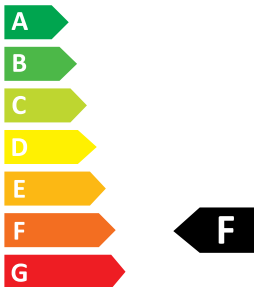

ENERG

OASE

72011

3

kWh/1000h

2019/2015

Technical Data

Luminous Flux (lm) **197**

Colour temperature (Kelvin) **7000**

Half-peak Divergence (Degrees) **120**

Lifetime (h) **50000**

Power (W) **2,4**

Voltage Supply (V) **12V DC**

Standby Power (W) **No**

Standby Conditions (W) **No**

CRI **80**