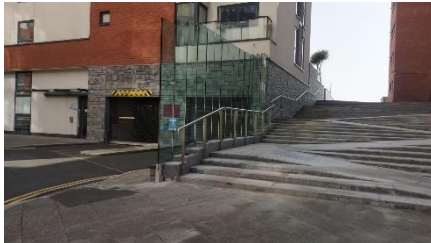

## Directions & Map

65 Meridian Tower, Trawler Road, Swansea. SA1 1JN

**Car Park – Trawler Road**  
**(Underground Parking is accessible**  
**with key Fob)**

**The Main Entrance to your**  
**Apartment is accessible via**  
**concierge at Meridian Tower**  
**(Accessible with key Fob)**

**Main Entrance to the Apartment**  
**(Accessible with key Fob)**

### **Directions:**

*From M4 J42*

- Exit onto **A483** towards Swansea/Abertawe
- Keep left to continue towards Fabian Way/**A483**
- Merge onto Fabian Way/**A483**
- Continue onto Quay Parade/**4067** and continue to follow A4067
- Turn left onto Dunvant Pl, Go through 1 roundabout
- Continue onto Trawler Road, Destination/**Apartment** is on your left just before the Coop Store and Close to Dawson Estate Agents.
- **The Car Park** is opposite the Tower at Meridian Bay (underground) which is accessible with a Key Fob
- **Your allocated parking space is number 98 level - 1.**  
**(Maximum Height 2.1 Meters)**
- **You can** access the apartment from the front entrance of the Tower as shown in the photograph to the left.
- Your apartment is located on the 11<sup>th</sup> floor, Number 65