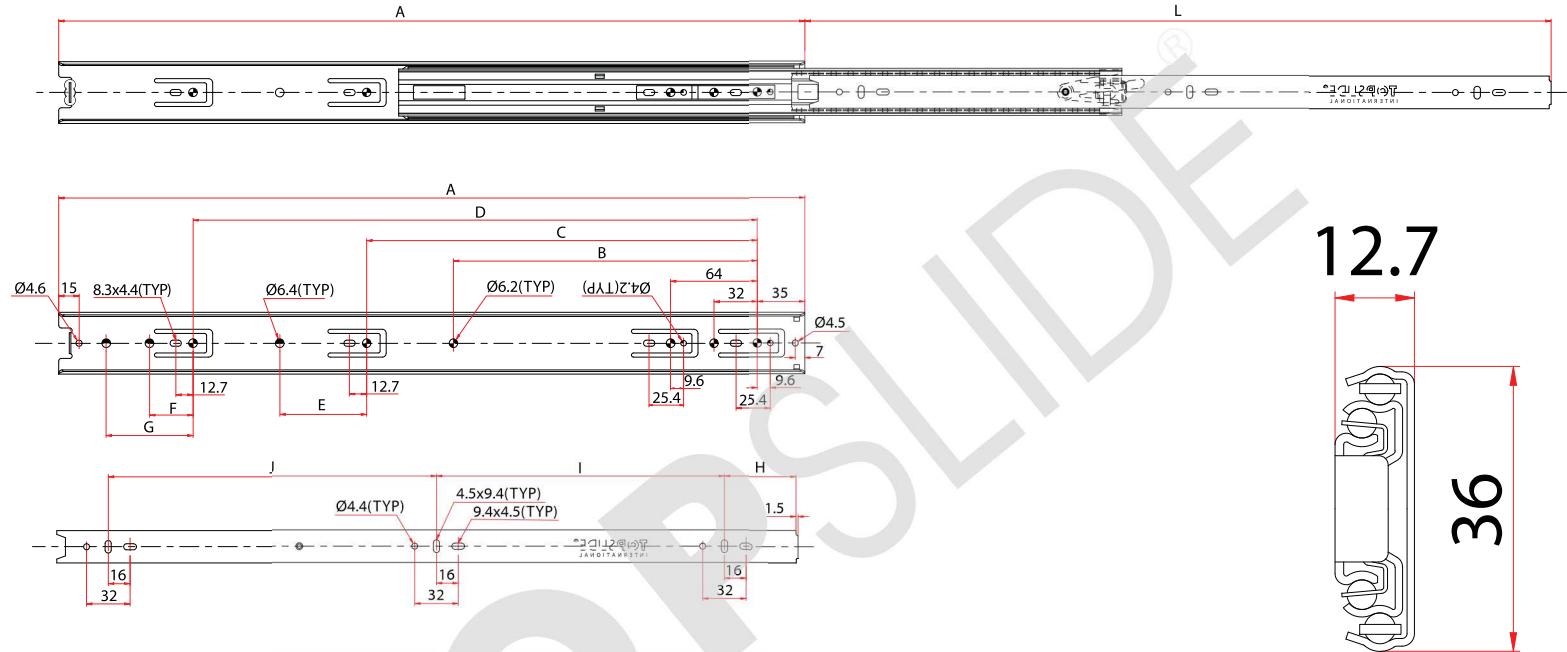

- Up to 35kg load rating
- Full extension
- Positive stop
- Detent-in
- Side mounted
- Non handed
- 32mm system hole pattern
- Zinc finish

**Options:**

- Available with 38mm over travel
- Sizes: 250mm - 500mm

Length	A	L	B	C	D	E	F	G	H	I	J	Kg
10"	250	250		160		32			43	163		15
12"	300	300		208		16			53	203		15
14"	350	350	224	256					53	132	142	20
16"	400	400	224	288		32			53	132	171	25
18"	450	450	224	288	352				53	157	196	35
20"	500	500	224	288	416	64			53	182	221	35
22"	550	550	224	288	416	64	32	64	53	212	242	35
24"	600	600	224	320	480	32			53	212	281	22

**Model No. 3612 ST**  
**Full Extension Slide**

Ver. 3. 30-01-2020

© TOPSLIDE International

Top Slide reserve the right to amend specifications without notice.