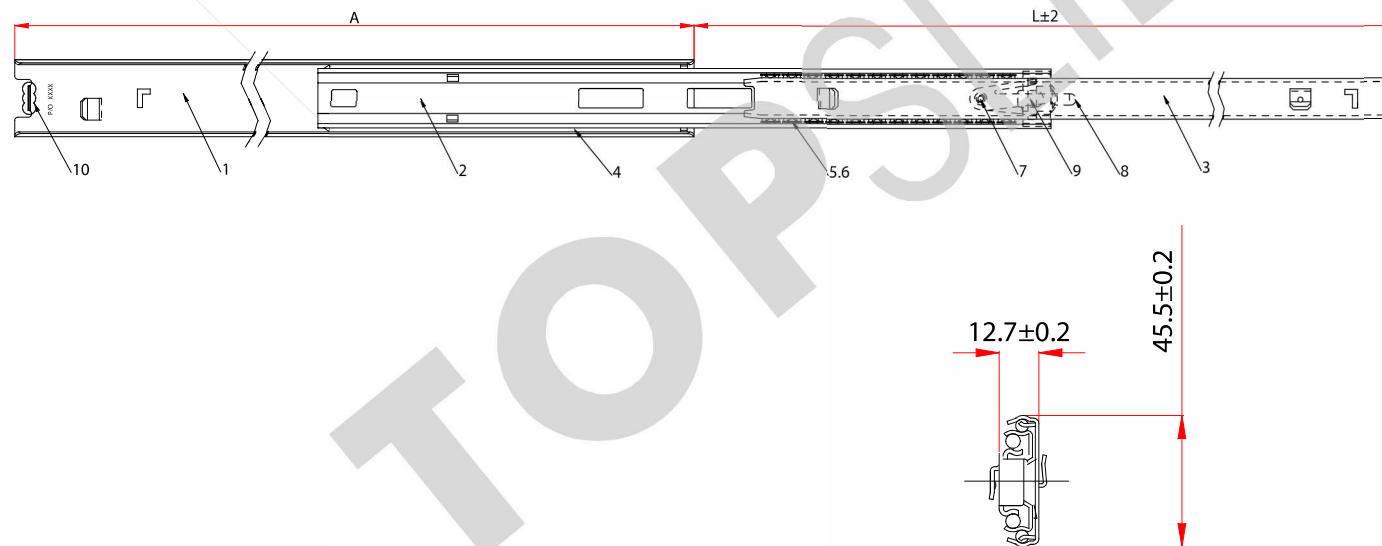

757 w/tabs
Full Extension Slide

Medium Duty Slide

Applications:

- Contract furniture
- Rv's - Caravans
- Automotive
- Medical Furniture

Features:

- Up to 45kg load rating
- Full extension
- Tabs on inner and outer member
- Positive stop
- Detent-in
- Side mounted
- Zinc

Options:

Sizes: 250mm - 700mm

Length	10"	12"	14"	16"	18"	20"	22"	24"	26"	28"
A	250	300	350	400	450	500	550	600	650	700
L	275	325	375	425	475	525	575	625	675	725
 Kg	25	30	35	45	45	45	45	40	40	40

Model No. 757-with-tabs
Full Extension Slide

Features:

- Up to 45kg load rating
- Full extension
- Tabs on inner and outer member
- Positive stop
- Detent-in
- Side mounted
- Zinc

Options:

- Sizes: 250mm - 700mm

Model No. 757-with-tabs
Full Extension Slide

Features:

- Up to 45kg load rating
- Full extension
- Tabs on inner and outer member
- Positive stop
- Detent-in
- Side mounted
- Zinc

Options:

- Sizes: 250mm - 700mm

A-A 3:1 SECTION

Model No. 757-with-tabs
Full Extension Slide