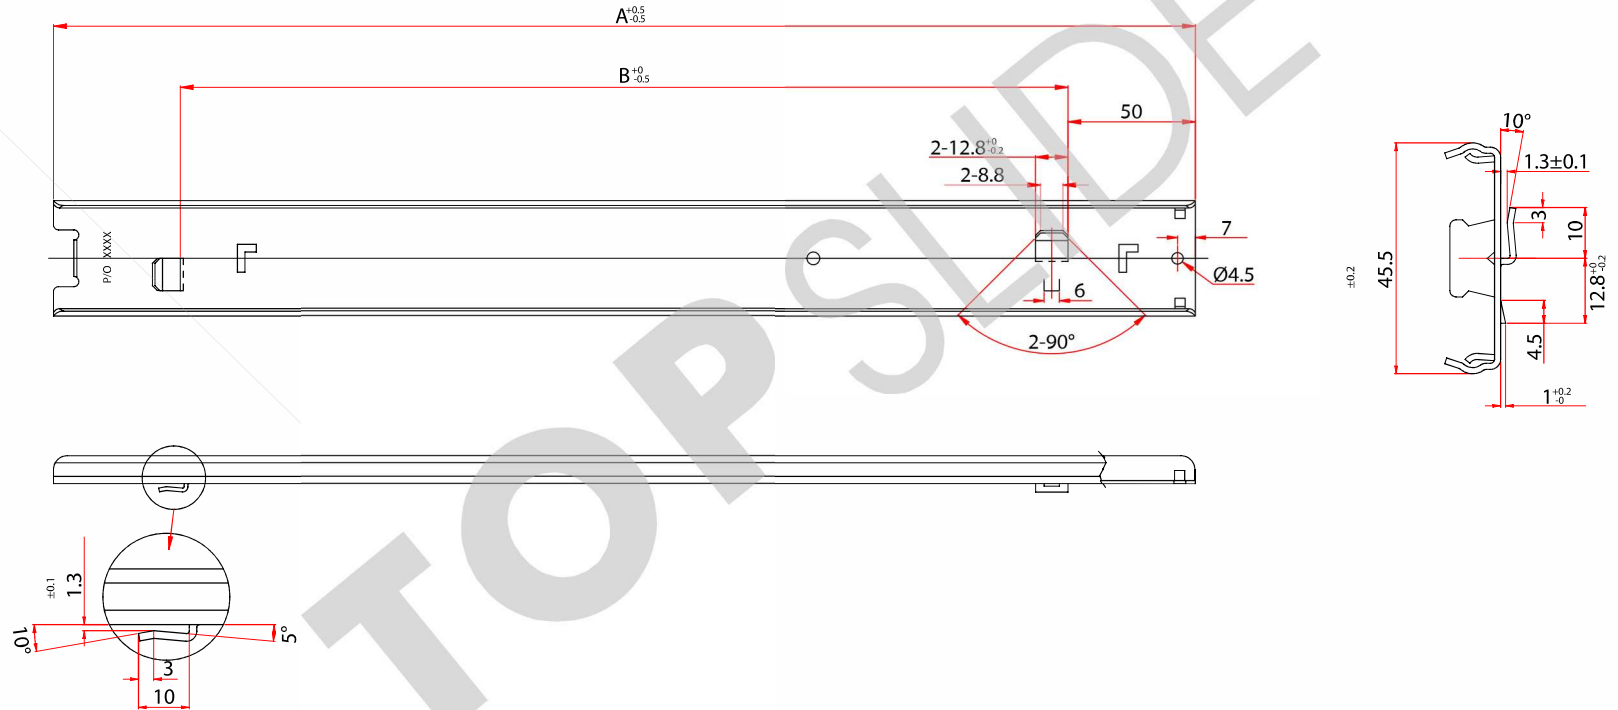

Options:

Sizes: 250mm - 700mm

Length	10"	12"	14"	16"	18"	20"	22"	24"	26"	28"
A	250	300	350	400	450	500	550	600	650	700
L	275	325	375	425	475	525	575	625	675	725
 Kg	25	30	35	45	45	45	45	40	40	40

Model No. 757-with-tabs
Full Extension Slide

Features:

- Up to 45kg load rating
- Full extension
- Tabs on inner and outer member
- Positive stop
- Detent-in
- Side mounted
- Zinc

Options:

- Sizes: 250mm - 700mm

Model No. 757-with-tabs
Full Extension Slide

Features:

- Up to 45kg load rating
- Full extension
- Tabs on inner and outer member
- Positive stop
- Detent-in
- Side mounted
- Zinc

Options:

- Sizes: 250mm - 700mm

A-A 3:1 SECTION

Model No. 757-with-tabs
Full Extension Slide