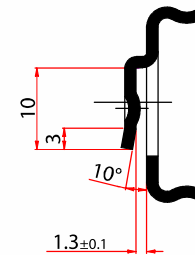

Features:

- Up to 45kg load rating
- Full extension
- Tabs on inner and outer member
- Positive stop
- Detent-in
- Side mounted
- Zinc

Options:

- Sizes: 250mm - 700mm

A-A 3:1 SECTION

Model No. 757-with-tabs
Full Extension Slide