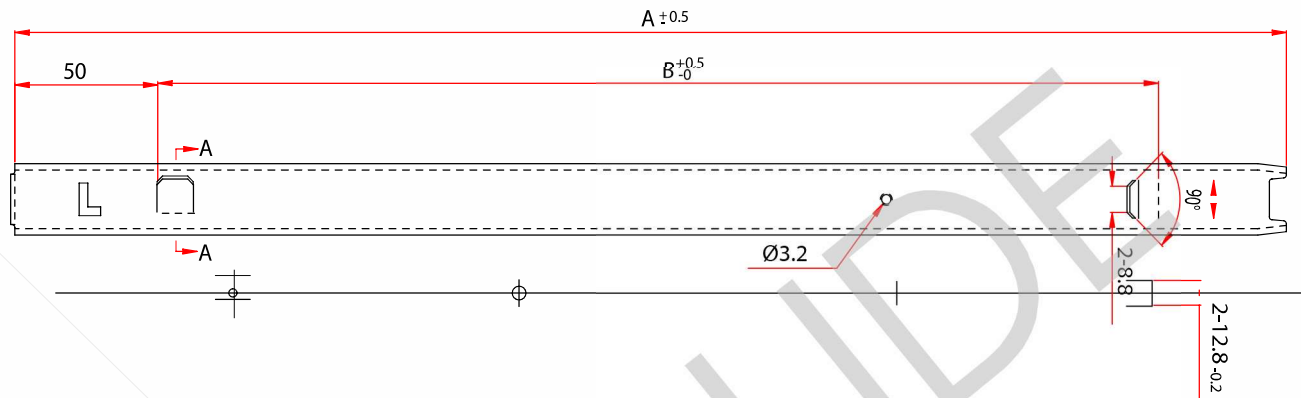

Options:

Sizes: 250mm - 700mm

Length	10"	12"	14"	16"	18"	20"	22"	24"	26"	28"
A	250	300	350	400	450	500	550	600	650	700
L	275	325	375	425	475	525	575	625	675	725
 Kg	25	30	35	45	45	45	45	40	40	40

Model No. 757-with-tabs
Full Extension Slide

Features:

- Up to 45kg load rating
- Full extension
- Tabs on inner and outer member
- Positive stop
- Detent-in
- Side mounted
- Zinc

Options:

- Sizes: 250mm - 700mm

Model No. 757-with-tabs
Full Extension Slide

Features:

- Up to 45kg load rating
- Full extension
- Tabs on inner and outer member
- Positive stop
- Detent-in
- Side mounted
- Zinc

Options:

- Sizes: 250mm - 700mm

A-A 3:1 SECTION

Model No. 757-with-tabs
Full Extension Slide