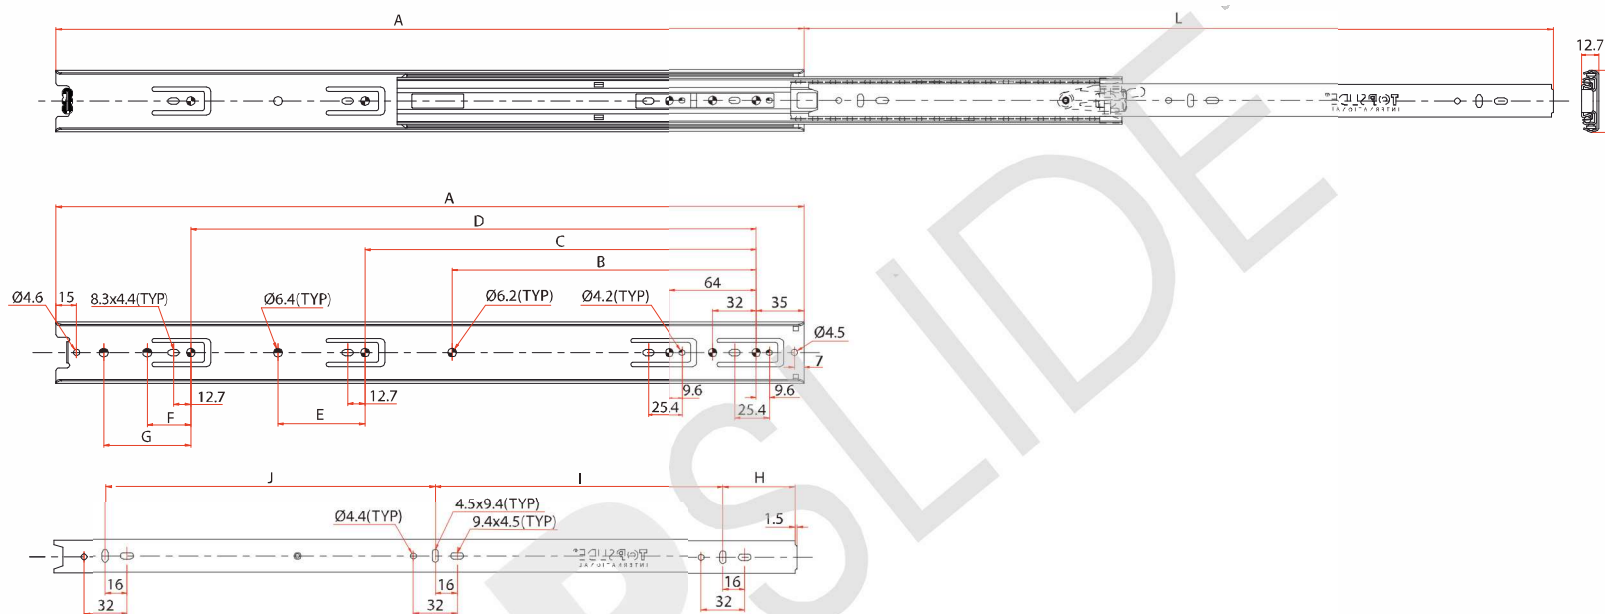

757 ST Full Extension Slide

Medium duty slide

Applications:

- Office furniture
- Cabinets/closets
- Kitchen accessories
- Automotive
- Medical Furniture

Features:

- Up to 45kg load rating
- Full extension
- Positive stop
- Detent-in
- Side mounted
- Non handed
- 32mm system hole pattern
- Zinc, Black finish

Options:

- Available with bayonet tabs
- 38mm over travel
- Self closing feature
- Sizes: 300mm - 700mm

Length	A	L	B	C	D	E	F	G	H	I	J	Kg
10"	250	250		160		32			43	163		25
12"	300	300		208		16			53	203		30
14"	350	350	224	256					53	112	142	35
16"	400	400	224	288		32			53	132	171	45
18"	450	450	224	288	352				53	157	196	45
20"	500	500	224	288	416	64			53	182	221	45
22"	550	550	224	288	416	64	32	64	53	212	242	45
24"	600	600	224	320	480	32			53	222	281	40

**Model No. 757 ST
Full Extension Slide**

Ver.4.03-02-2020
© TOPSLIDE International

Top Slide reserve the right to amend specifications without notice.