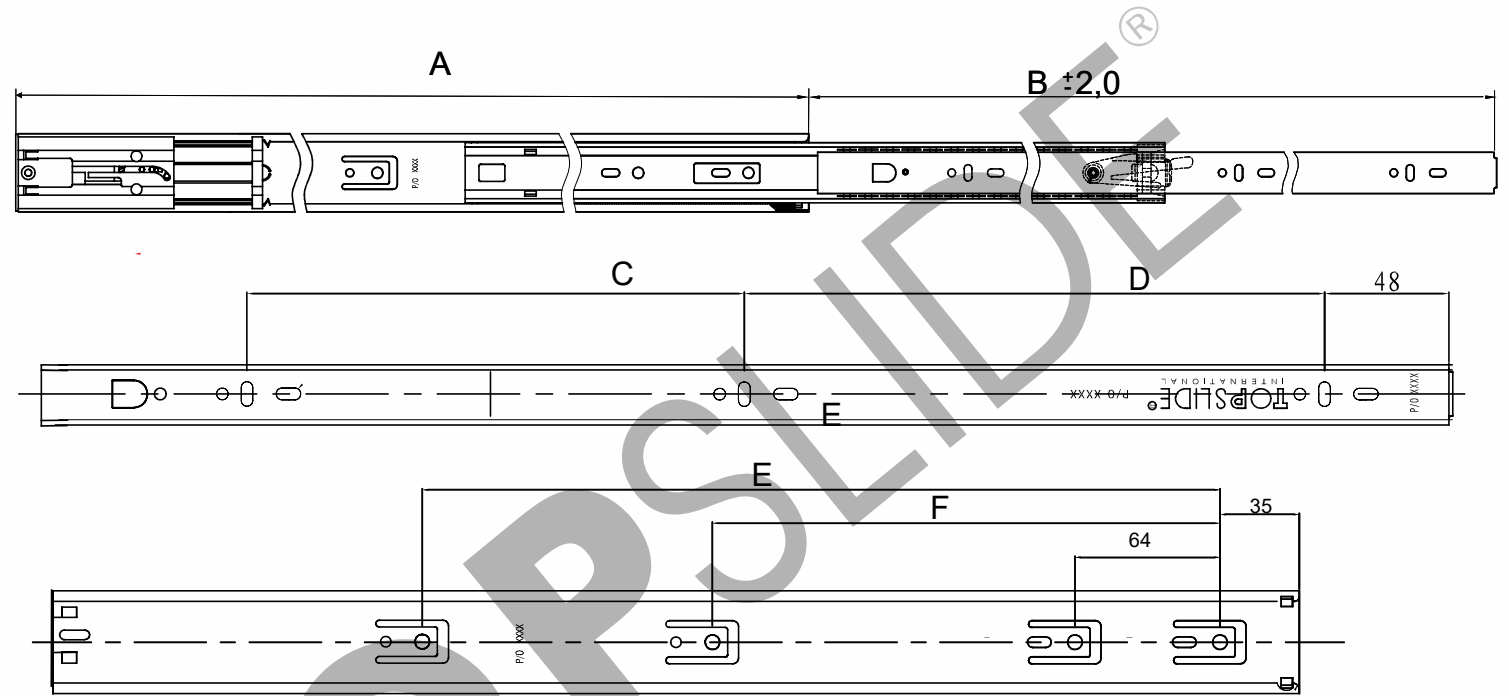

CC 20
Full Extension Slide
with Push-Open

Medium duty slide

Applications:

- Office furniture
- Cabinets/closets
- Kitchen accessories
- Automotive
- Medical Furniture

Features:

- Up to 32kg load rating
- Push-Open
- Positive stop
- Full extension
- Side mounted
- Non handed
- 32mm system hole pattern
- Zinc, Zinz finish

Options:

- Available with bayonet tabs
- 38mm over travel
- Self closing feature
- Sizes: 350mm - 550mm

	A	B	C	D	E	F	Kg
550	550	550	224	192	224	352	32
500	500	500	192	160	160	288	32
450	450	450	160	160	160	256	32
400	400	400	160	96	192		25
350	350	350	96	128	160		20

Model No. CC20
Full Extension Slide
with Push-Open

Ver.2.1. 13-03.2020

© TOPSLIDE International

Top Slide reserve the right to amend specifications without notice.