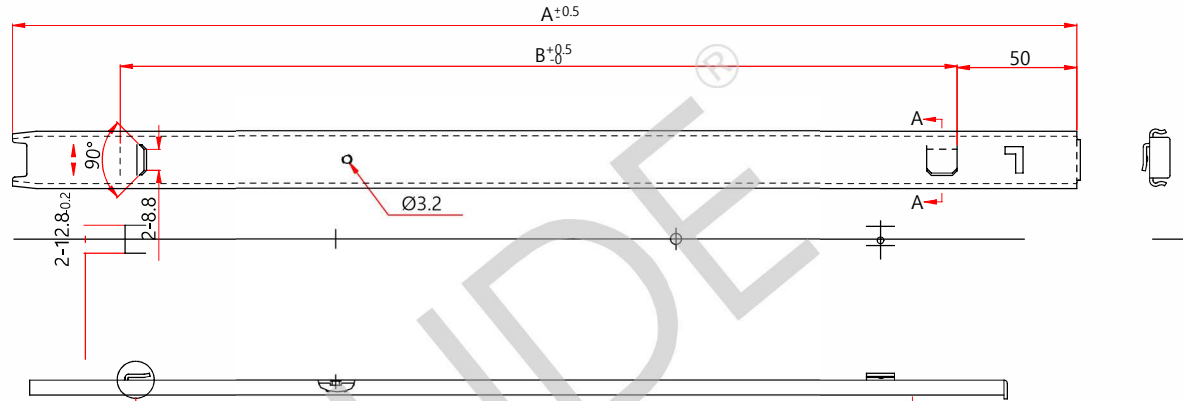

H 757 w/tabs Full Extension Slide

Medium Duty Slide

Applications:

- Contract furniture
- Rv's - Caravans
- Automotive
- Medical Furniture
- Metal Storage

Features:

Up to 60 kg load rating
The test is done with a 450mm long slide in a 420 mm wide cabinet.

- Full extension
- Tabs on inner and outer member
- Positive stop
- Detent-in
- Side mounted
- Zinc

Options:

Sizes: 250mm - 700mm

Length	250	300	350	400	450	500	550	600	650	700
A	250	300	350	400	450	500	550	600	650	700
 kg	275	325	375	425	475	525	575	625	675	725
	40	45	50	60	60	60	60	55	55	50

**Model No. H 757-with-tabs
Full Extension Slide**

Ver.3.01-10-2020

© TOPSLIDE International
Top Slide reserve the right to amend specifications without notice.

A-A 3:1 SECTION

Length	250	300	350	400	450	500	550	600	650	700
A	250	300	350	400	450	500	550	600	650	700
B	150	200	250	300	350	400	450	500	550	600
kg	40	45	50	60	60	60	60	55	55	50

Model No. H 757-with-tabs
Full Extension Slide

Ver.1. 2019

© TOPSLIDE International

Top Slide reserve the right to amend specifications without notice.