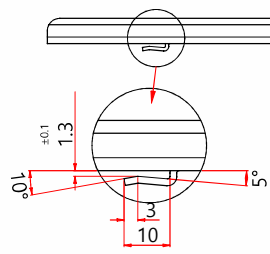

- Full extension
- Tabs on inner and outer member
- Positive stop
- Detent-in
- Side mounted
- Zinc

Options:

Sizes: 250mm - 700mm

Length	250	300	350	400	450	500	550	600	650	700
A	250	300	350	400	450	500	550	600	650	700
 kg	275	325	375	425	475	525	575	625	675	725
	40	45	50	60	60	60	60	55	55	50

**Model No. H 757-with-tabs
Full Extension Slide**

Ver.3.01-10-2020

© TOPSLIDE International
Top Slide reserve the right to amend specifications without notice.

A-A 3:1 SECTION

Length	250	300	350	400	450	500	550	600	650	700
A	250	300	350	400	450	500	550	600	650	700
B	150	200	250	300	350	400	450	500	550	600
kg	40	45	50	60	60	60	60	55	55	50

Model No. H 757-with-tabs
Full Extension Slide

Ver.1. 2019

© TOPSLIDE International

Top Slide reserve the right to amend specifications without notice.