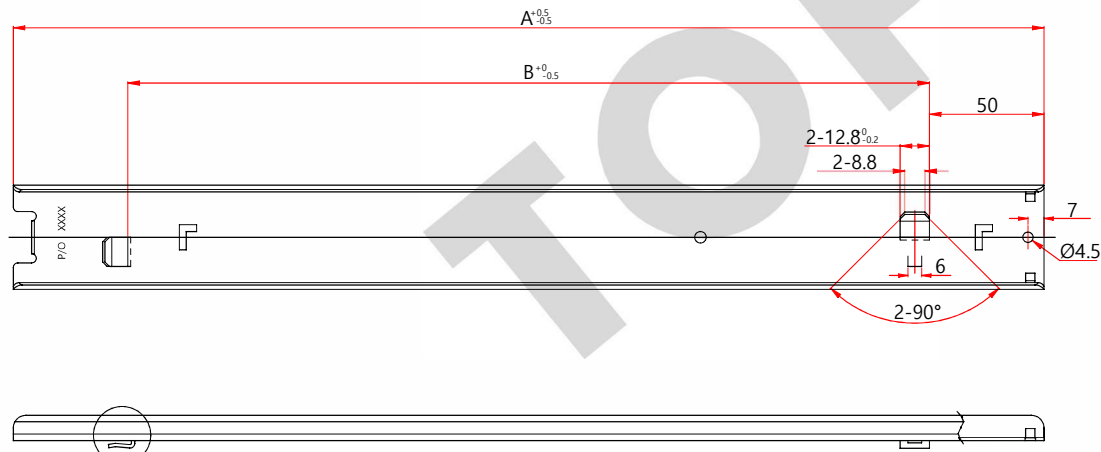

H 757 w/tabs Full Extension Slide

Medium Duty Slide

Applications:

- Contract furniture
- Rv's - Caravans
- Automotive
- Medical Furniture
- Metal Storage

Features:

Up to 60 kg load rating
The test is done with a 450mm long slide in a 420 mm wide cabinet.

- Full extension
- Tabs on inner and outer member
- Positive stop
- Detent-in
- Side mounted
- Zinc

Options:

Sizes: 250mm - 700mm

Length	250	300	350	400	450	500	550	600	650	700
A	250	300	350	400	450	500	550	600	650	700
 kg	275	325	375	425	475	525	575	625	675	725
	40	45	50	60	60	60	60	55	55	50

**Model No. H 757-with-tabs
Full Extension Slide**

Ver.3.01-10-2020

© TOPSLIDE International
Top Slide reserve the right to amend specifications without notice.

A-A 3:1 SECTION

Length	250	300	350	400	450	500	550	600	650	700
A	250	300	350	400	450	500	550	600	650	700
B	150	200	250	300	350	400	450	500	550	600
kg	40	45	50	60	60	60	60	55	55	50

Model No. H 757-with-tabs
Full Extension Slide

Ver.1. 2019

© TOPSLIDE International

Top Slide reserve the right to amend specifications without notice.