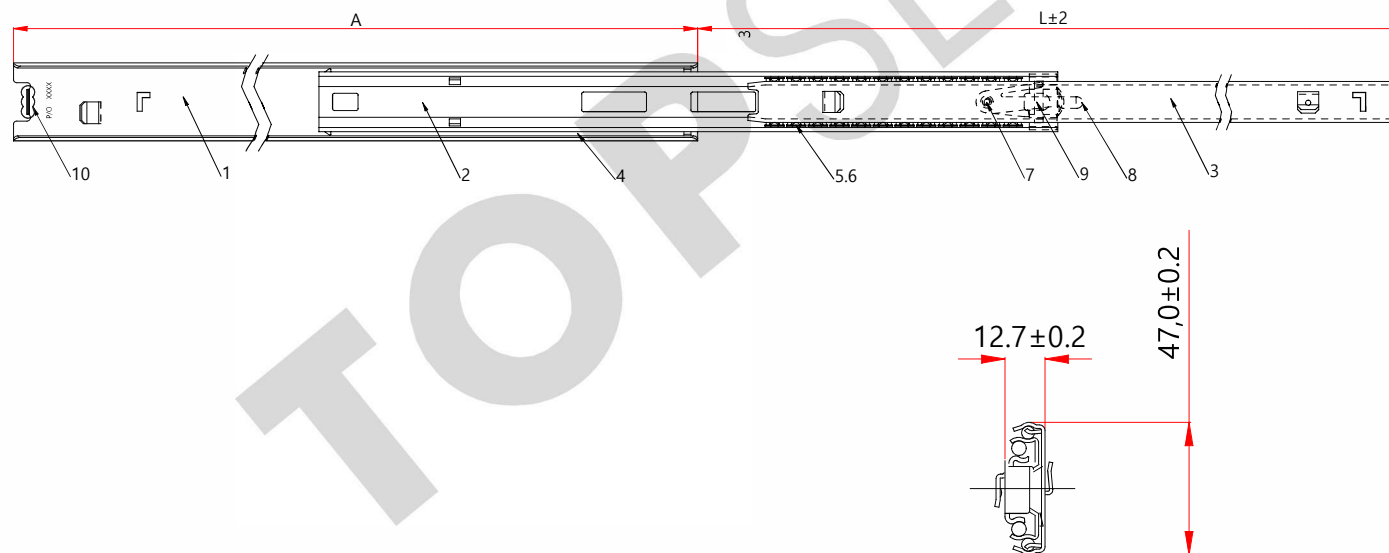

H 757 w/tabs Full Extension Slide

Medium Duty Slide

Applications:

- Contract furniture
- Rv's - Caravans
- Automotive
- Medical Furniture
- Metal Storage

Features:

Up to 60 kg load rating
The test is done with a 450mm long slide in a 420 mm wide cabinet.

- Full extension
- Tabs on inner and outer member
- Positive stop
- Detent-in
- Side mounted
- Zinc

Options:

Sizes: 250mm - 700mm

Length	250	300	350	400	450	500	550	600	650	700
A	250	300	350	400	450	500	550	600	650	700
 kg	275	325	375	425	475	525	575	625	675	725
	40	45	50	60	60	60	60	55	55	50

**Model No. H 757-with-tabs
Full Extension Slide**

Ver.3.01-10-2020

© TOPSLIDE International
Top Slide reserve the right to amend specifications without notice.

A-A 3:1 SECTION

Length	250	300	350	400	450	500	550	600	650	700
A	250	300	350	400	450	500	550	600	650	700
B	150	200	250	300	350	400	450	500	550	600
kg	40	45	50	60	60	60	60	55	55	50

Model No. H 757-with-tabs
Full Extension Slide

Ver.1. 2019

© TOPSLIDE International

Top Slide reserve the right to amend specifications without notice.