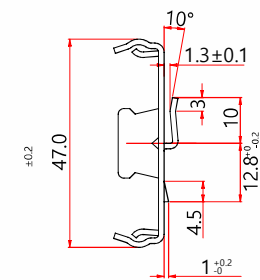

- Full extension
- Tabs on inner and outer member
- Positive stop
- Detent-in
- Side mounted
- Zinc

Options:

Sizes: 250mm - 700mm

Length	250	300	350	400	450	500	550	600	650	700
A	250	300	350	400	450	500	550	600	650	700
 kg	275	325	375	425	475	525	575	625	675	725
	40	45	50	60	60	60	60	55	55	50

**Model No. H 757-with-tabs
Full Extension Slide**

Ver.3.01-10-2020

© TOPSLIDE International
Top Slide reserve the right to amend specifications without notice.

A-A 3:1 SECTION

Length	250	300	350	400	450	500	550	600	650	700
A	250	300	350	400	450	500	550	600	650	700
B	150	200	250	300	350	400	450	500	550	600
kg	40	45	50	60	60	60	60	55	55	50

Model No. H 757-with-tabs
Full Extension Slide

Ver.1. 2019

© TOPSLIDE International

Top Slide reserve the right to amend specifications without notice.