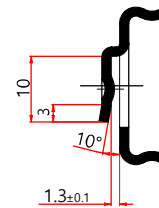

- Full extension
- Tabs on inner and outer member
- Positive stop
- Detent-in
- Side mounted
- Zinc

Options:

Sizes: 250mm - 700mm

Length	250	300	350	400	450	500	550	600	650	700
A	250	300	350	400	450	500	550	600	650	700
 kg	275	325	375	425	475	525	575	625	675	725
	40	45	50	60	60	60	60	55	55	50

**Model No. H 757-with-tabs
Full Extension Slide**

Ver.3.01-10-2020

© TOPSLIDE International
Top Slide reserve the right to amend specifications without notice.

A-A 3:1 SECTION

Length	250	300	350	400	450	500	550	600	650	700
A	250	300	350	400	450	500	550	600	650	700
B	150	200	250	300	350	400	450	500	550	600
kg	40	45	50	60	60	60	60	55	55	50

Model No. H 757-with-tabs
Full Extension Slide

Ver.1. 2019

© TOPSLIDE International

Top Slide reserve the right to amend specifications without notice.