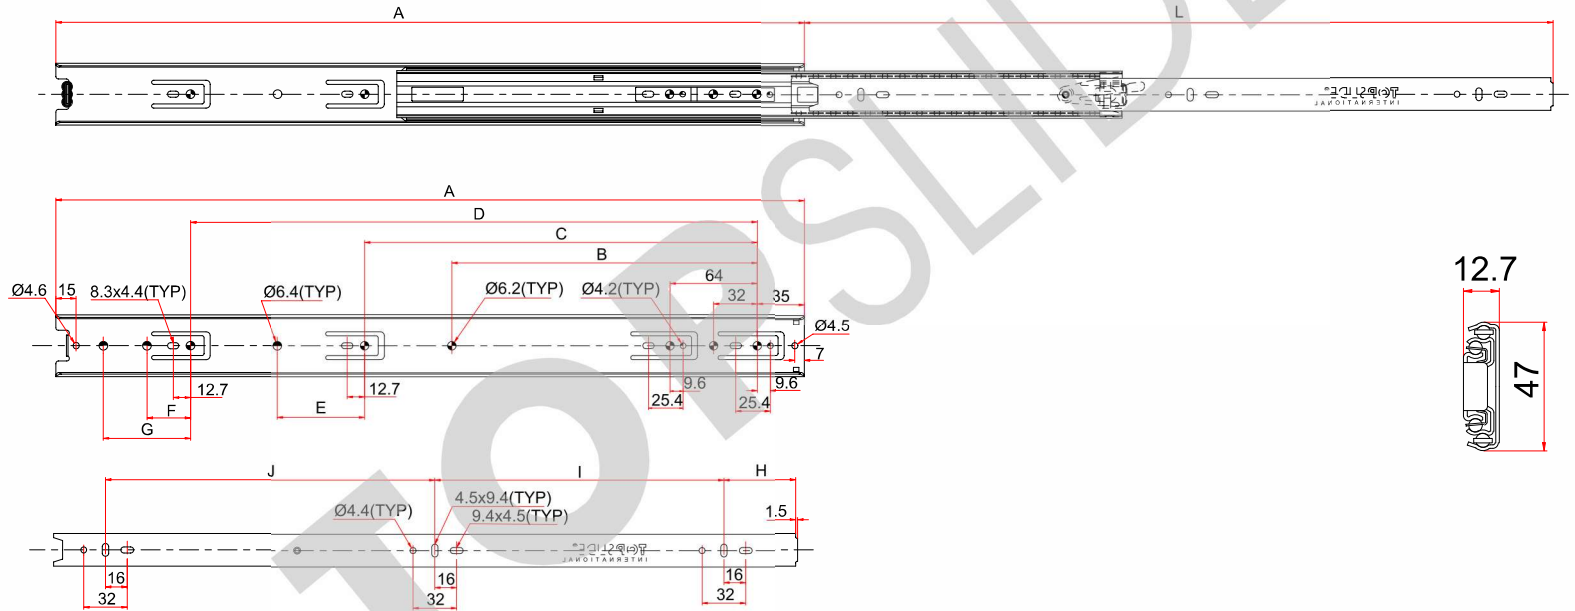

**H757**  
**Full Extension Slide**

Heavy duty slide

**Applications:**

- Office furniture
- Cabinets/closets
- Kitchen accessories
- Automotive
- Medical Furniture

**Features:**

- Up to 60 kg load rating  
*The test is done with a 450mm long slide in a 420 mm wide cabinet.*
- Full extension
- Positive stop
- Detent-in
- Side mounted
- Non handed
- 32mm system hole pattern
- Zinc, Black finish

**Options:**

- Available with bayonet tabs
- 38mm over travel
- Self closing feature
- Sizes: 250mm - 700 mm

Length	A	L	B	C	D	E	F	G	H	I	J	
10"	250	250		160		32			43	163		35
12"	300	300		208		16			53	203		35
14"	350	350	224	256					53	112	142	40
16"	400	400	224	288		32			53	132	171	50
18"	450	450	224	288	352				53	157	196	60
20"	500	500	224	288	416	64			53	182	221	60
22"	550	550	224	288	416	64	32	64	53	212	242	60
24"	600	600	224	320	480	32			53	222	281	60

**Model No. H757**  
**Full Extension Slide**

Ver.3.12-11.2020

© TOPSLIDE International

Top Slide reserve the right to amend specifications without notice.