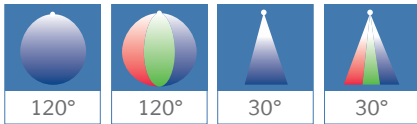

OPTICS AND TABLE OF COMBINATIONS

MDL 753020	MDL 1503020	MDL 755630	~~MDL 1505630~~	MDL 753528 RGB
FLX 753020	FLX 1503020	FLX 755630	~~FLX 1505630~~	FLX 753528 RGB