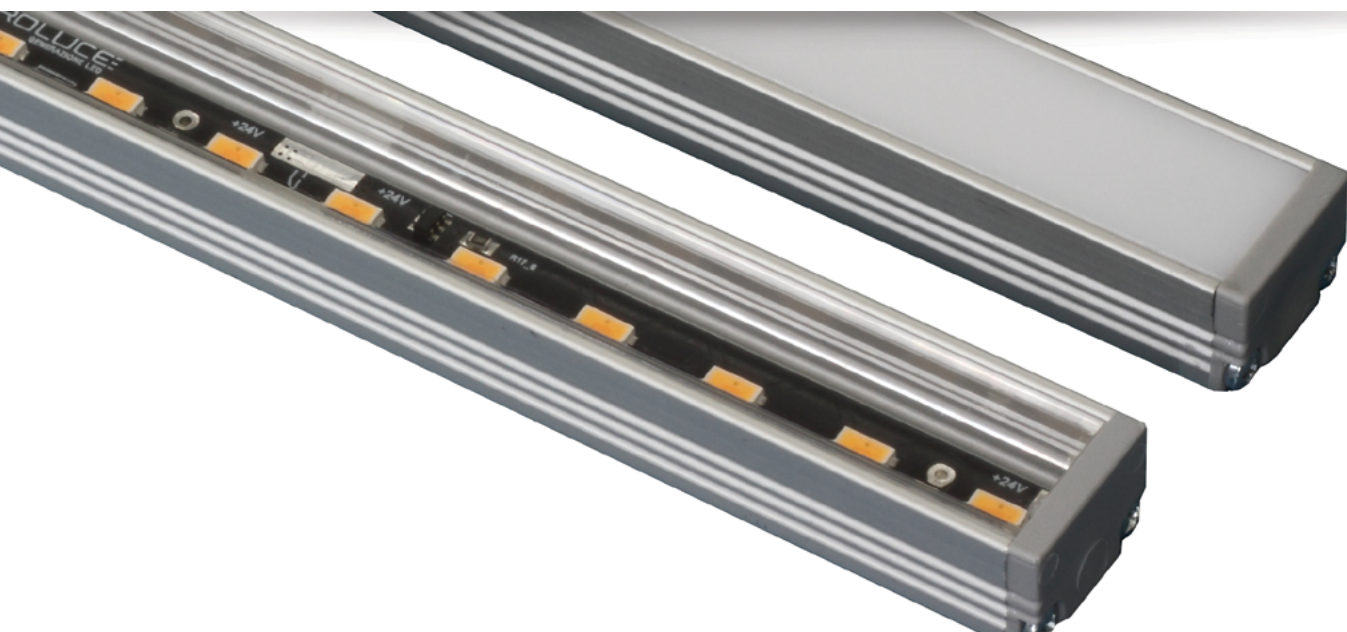

## APPLICATIONS

This profile series suit perfectly for integration purposes in furniture and book shelves. On the back side it has a groove for the adhesive tape which allow a simple and easy mounting. Available with clear and opal cover. The 30° lens version allows to concentrate the light in a medium beam to light up the surfaces as wall washer, or to supply more flux where necessary.

## DESCRIPTION

Profile in anodized extruded aluminium in a natural colour, or black on request. Cover in satin-finished opal methacrylate or in a clear version. Anodized aluminium end caps.  
IP20 protection rating: protection against solid particles of dimensions greater than 12mm and not protected against liquids.

## CHARACTERISTICS AND ADVANTAGES

- Easy installation.
- Installation with double-sided adhesive tape or clips.
- Various cover versions.

## COVER VARIANTS

Without cover

With clear cover

With 30° lens

With opaline cover