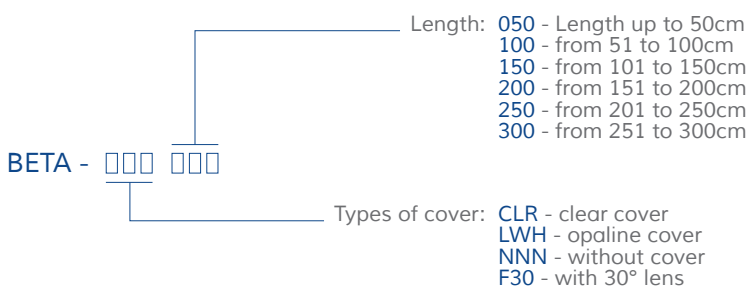

CODING

Note: not all combinations of the characteristics are possible