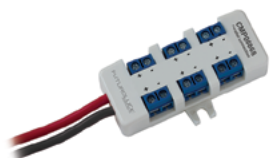

MOUNTING KIT

ALFA

Fastening clips (2pcs.)	CMP00916
45° fastening clips (2pcs.)	CMP00917
Super-magnet (4pcs.)	CMP00918
90° profile connector (1pc.)	CMP00919
45° bracket for angle mounting, complete with 4 screws (2pcs.)	CMP00920
90° profile connector (1pc.)	CMP00922
Suspension kit for ceiling installation: 2 x 150cm long cables, diameter 1mm, 2 suspension brackets	CMP00923

BETA

GAMMA

DELTA

OMEGA

Fastening clips (2pcs.)	CMP00912
45° fastening clips (2pcs.)	CMP00913
Adjustable fastening clips (2pcs.)	CMP00914
Spring clip (1pc)	CMP00915

CONNECTIONS

Parallel connection multiple connector	CMP00868

VARIOUS

Conformal coating L=1m	CMF
Resin filling L=1m	RES