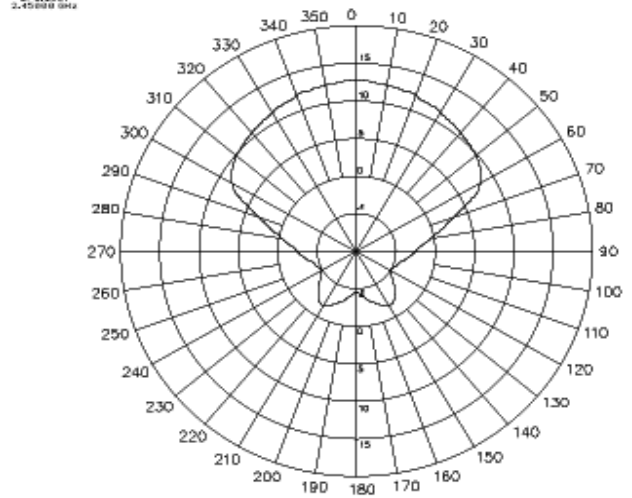

## Specification

	Overall performance	
Category	ADA-0057-8	ADA-0057-12
Frequency	2400 – 2485 MHz	2400 – 2485 MHz
Max gain	8 dB	12 dB
Impedance	50 $\Omega$	50 $\Omega$
SWR	$\leq 1.3$	$\leq 1.3$
Max input power	50W	50W
Type	Panel	Panel
Radiation	Directional	Directional
Polarization	Vertical	Vertical
Beamwidth deg.	Horz. 75° Vert. 75°	Horz. 75° Vert. 75°
Connector	N female	N female
Dimension	107 x 94 x 30 mm (L,W,H)	214 x 94 x 30 mm (L,W,H)
Weight	0.3 kg	0.5 kg
Radiator	Copper	Copper
Radome	ABS	ABS

**Return Loss**

OH1 Markers  
 1: -15.481 dB  
 2.48000 GHz  
 2: -24.206 dB  
 2.48000 GHz

**E-PLANE FIELD PATTERNS**

**VSWR**

OH1 Markers  
 1: 1.4946  
 2.48000 GHz  
 2: 1.2682  
 2.48350 GHz

**H-PLANE FIELD PATTERNS**

Return Loss

E-PLANE FIELD PATTERNS

VSWR

H-PLANE FIELD PATTERNS

ADA-0057-8

ADA-0057-12