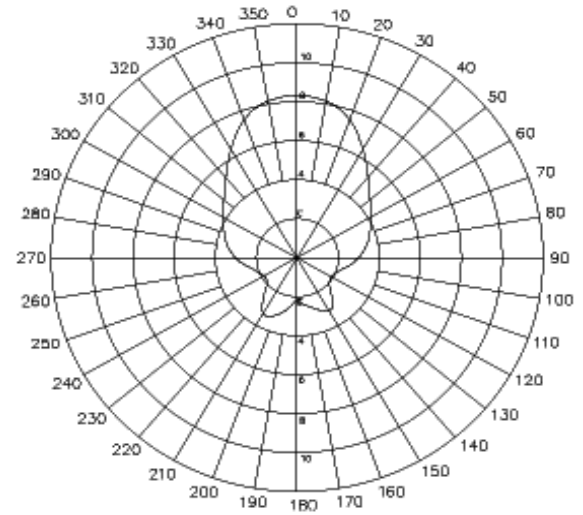

E-PLANE FIELD PATTERNS