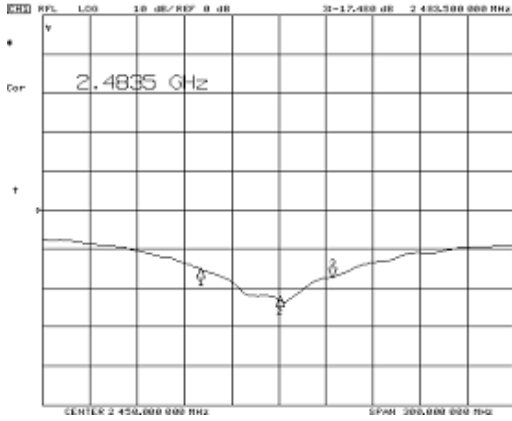

Return Loss