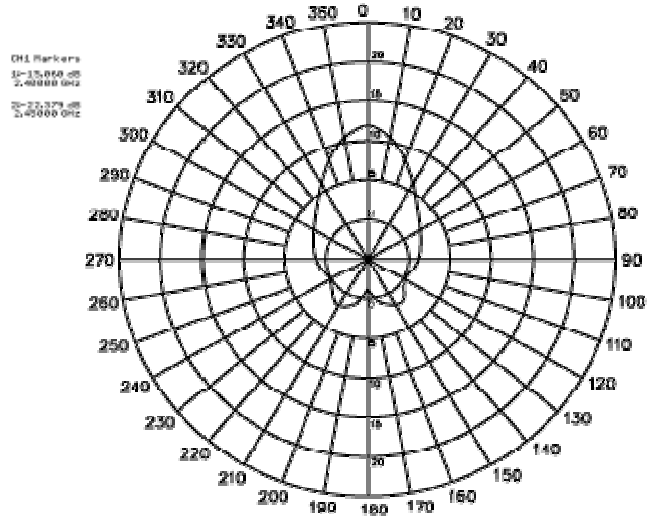

E-PLANE FIELD PATTERNS