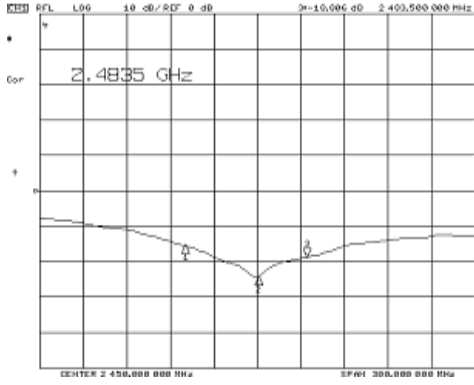

Return Loss