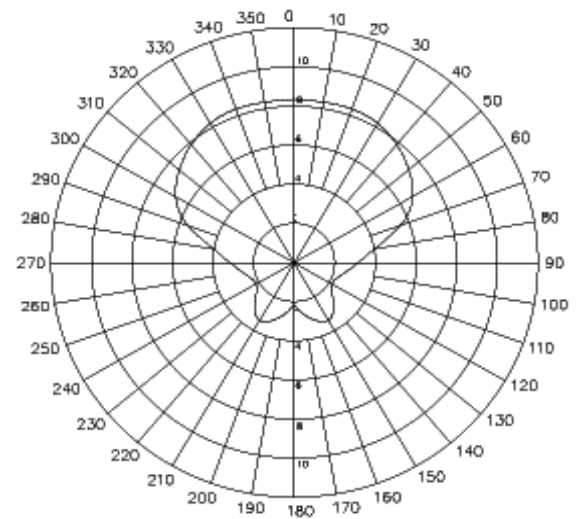

H-PLANE FIELD PATTERNS