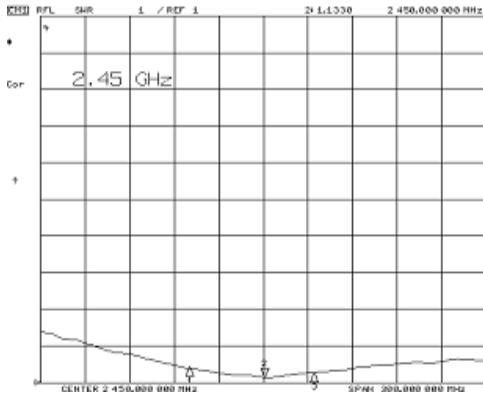

Return Loss

E-PLANE FIELD PATTERNS

VSWR

H-PLANE FIELD PATTERNS