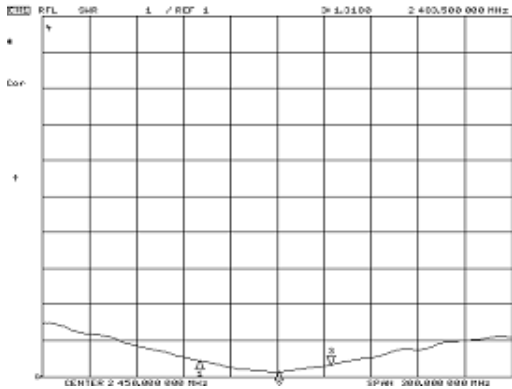

Return Loss

E-PLANE FIELD PATTERNS

VSWR

H-PLANE FIELD PATTERNS