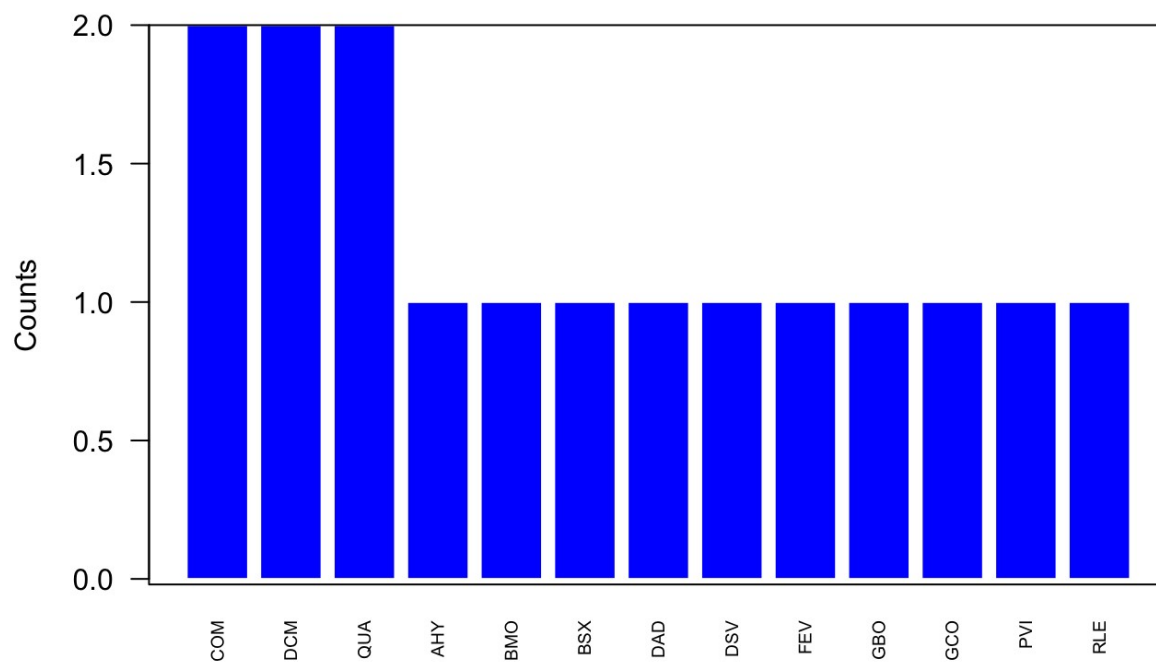

Cardiff MC1 stream observations