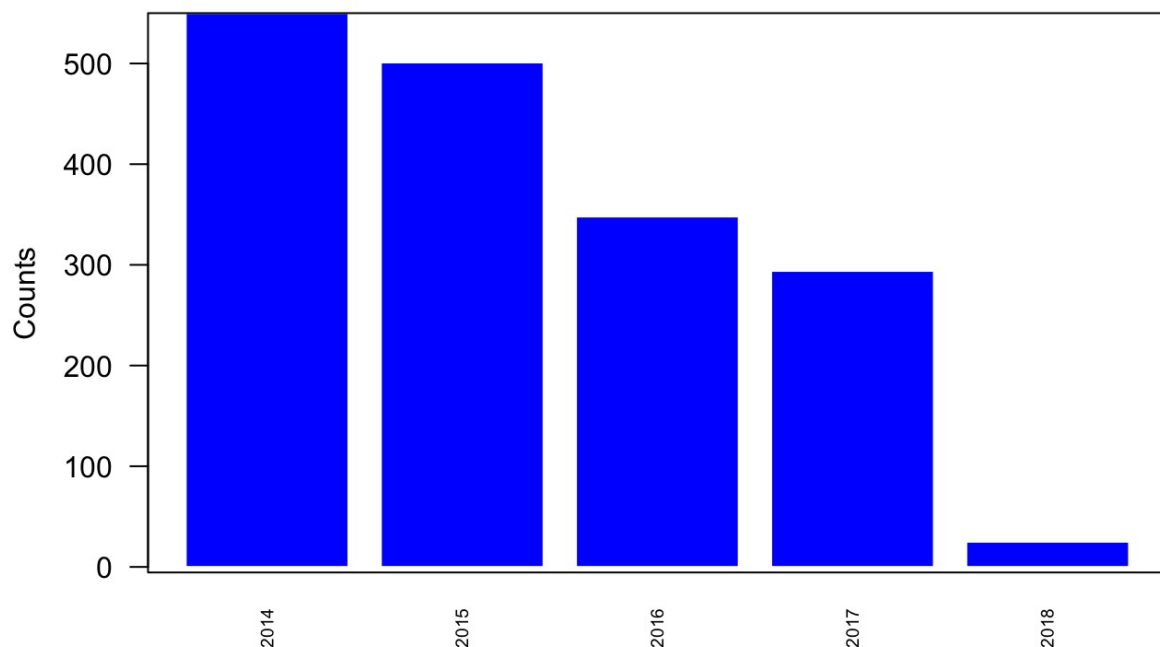

Fireball activity

(Based on IAU definition of apparrent magnitude of -4.0 or brighter)

Datetime	Magnitude	Duration	Stream
2018-01-06 03:09:22	-4.4	0.6	DCM

All observations by Cardiff MC1 between 2014 and 2018

UKMON data for Cardiff MC1 covers the period from 2014 to 2018 and totals 1718 individual meteor observations. These observations comprise 372 sporadic meteors and 1346 stream meteors.

This section provides a summary of all observations by Cardiff MC1 from 2014 to 2018. A breakdown of the number of observations by year is given in the histogram below.

Cardiff MC1 Observations by year, station

The following graph shows observation counts by stream (preliminary UFO ANALYSIS classification). A detailed breakdown by shower is given in the table at the end of this report.