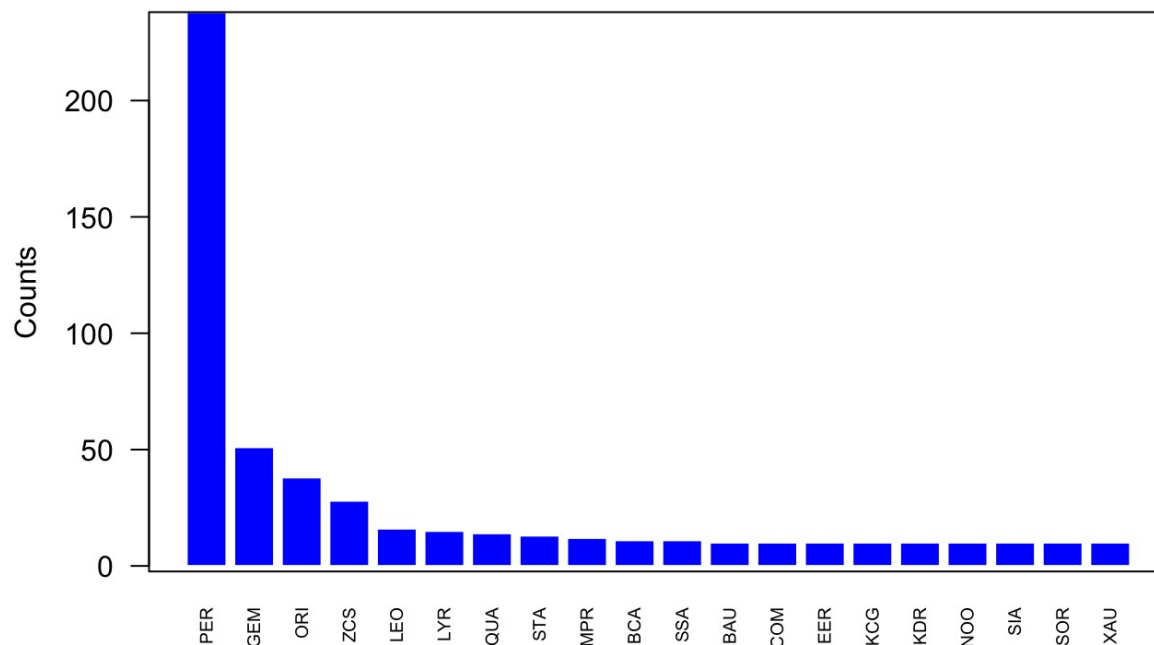

Cardiff MC1 stream observations

Fireball activity

Fireballs recorded (Based on IAU definition of apparant magnitude of -4.0 or brighter)

Datetime	Magnitude	Duration	Stream
2015-08-13 02:51:03	-7.2	0.48	PER
2017-08-13 02:39:29	-6.9	0.62	PER
2017-08-14 00:28:16	-5.3	0.58	PER
2016-08-11 23:04:01	-4.9	0.6	PER
2014-08-13 02:13:04	-4.7	0.64	PER
2014-08-15 03:56:22	-4.5	0.44	PER
2015-08-19 23:18:54	-4.5	0.06	SPO
2014-11-04 22:44:02	-4.4	1.3	OEE
2018-01-06 03:09:22	-4.4	0.6	DCM
2015-08-08 00:53:25	-4.3	0.82	PER
2016-08-16 23:29:09	-4.3	1.08	PER
2017-08-09 22:55:50	-4.2	1.3	ATA
2014-09-09 03:04:02	-4.1	0.66	SPO