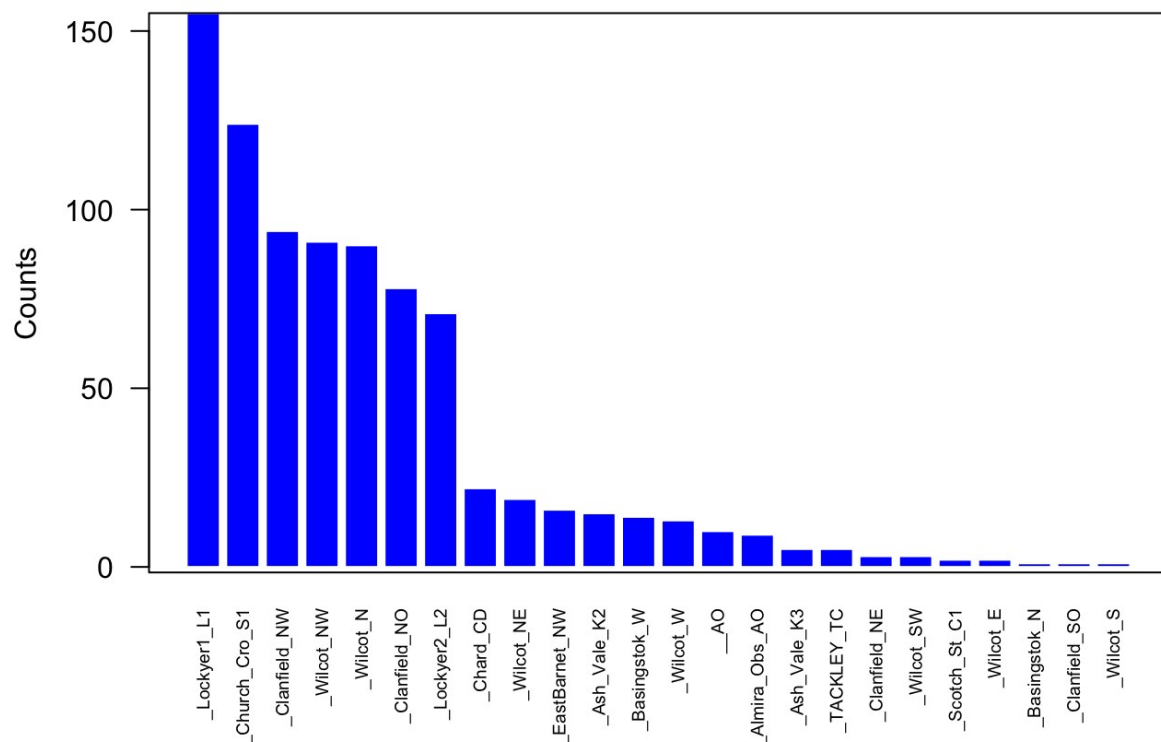

Datetime	Magnitude	Duration	Stream
2017-08-12 21:30:28	-4.1	1.14	PER
2017-09-21 23:13:47	-4.1	1.16	NPI
2014-08-13 00:41:10	-4.0	0.56	MPR
2014-09-16 21:38:21	-4.0	1.22	SPO
2015-08-07 01:13:31	-4.0	0.66	PER
2016-08-04 21:31:39	-4.0	1.14	ZCS

The following table shows which stations are generating matched observations with this station and the number of matches:

Matched observations for Cardiff MC1

Detailed counts (including sporadics)

Shower	Counts
SPO	372
PER	238
GEM	51
ORI	38