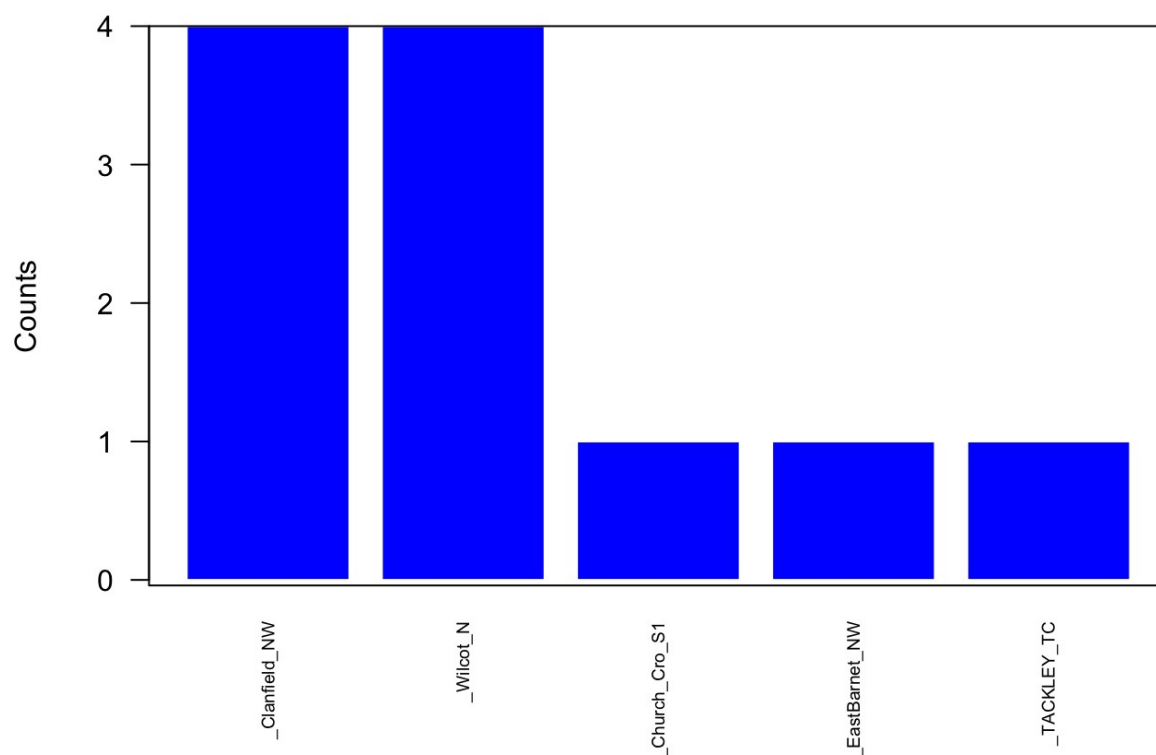

Matched observations for Cardiff MC1