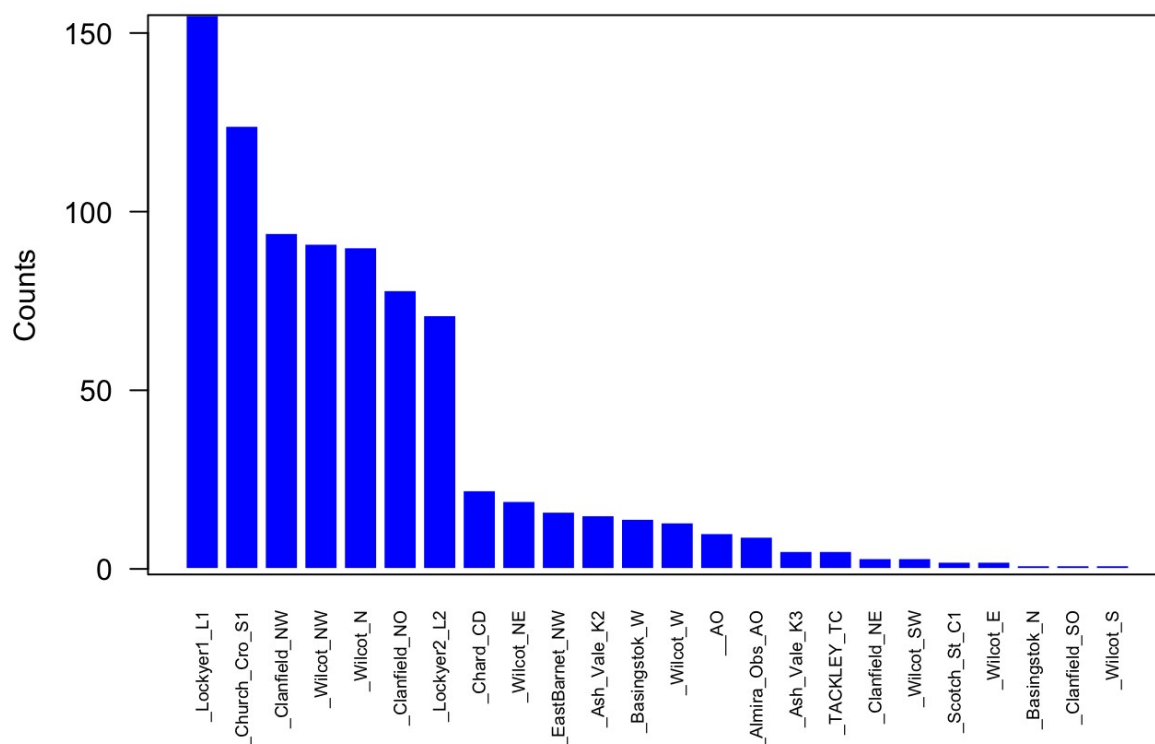

Datetime	Magnitude	Duration	Stream
2017-08-12 21:30:28	-4.1	1.14	PER
2017-09-21 23:13:47	-4.1	1.16	NPI
2014-08-13 00:41:10	-4.0	0.56	MPR
2014-09-16 21:38:21	-4.0	1.22	SPO
2015-08-07 01:13:31	-4.0	0.66	PER
2016-08-04 21:31:39	-4.0	1.14	ZCS

The following table shows which stations are generating matched observations with this station and the number of matches:

Matched observations for Cardiff MC1

Detailed counts (including sporadics)

Shower	Counts
SPO	372
PER	238
GEM	51
ORI	38