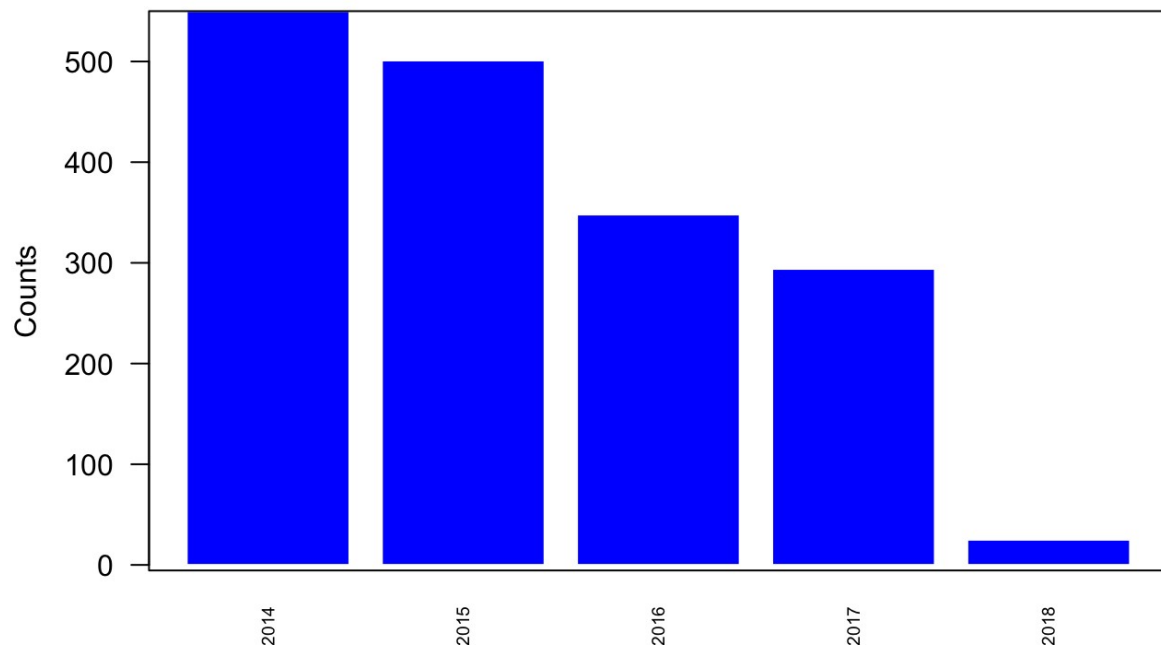

Fireball activity

(Based on IAU definition of apparrent magnitude of -4.0 or brighter)

Datetime	Magnitude	Duration	Stream
2017-08-13 02:39:29	-6.9	0.62	PER
2017-08-14 00:28:16	-5.3	0.58	PER
2017-08-09 22:55:50	-4.2	1.3	ATA
2017-08-12 21:30:28	-4.1	1.14	PER
2017-09-21 23:13:47	-4.1	1.16	NPI

All observations by Cardiff MC1 between 2014 and 2018

UKMON data for Cardiff MC1 covers the period from 2014 to 2018 and totals 1718 individual meteor observations. These observations comprise 372 sporadic meteors and 1346 stream meteors.

This section provides a summary of all observations by Cardiff MC1 from 2014 to 2018. A breakdown of the number of observations by year is given in the histogram below.

Cardiff MC1 Observations by year, station

The following graph shows observation counts by stream (preliminary UFO ANALYSIS classification). A detailed breakdown by shower is given in the table at the end of this report.