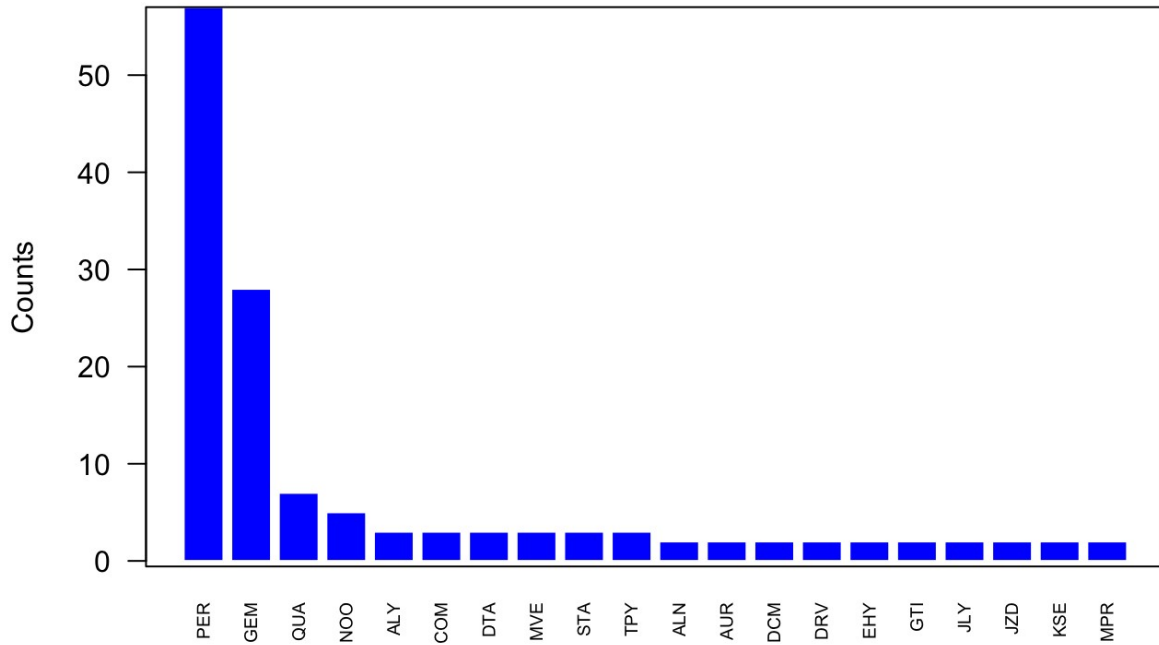

Summary report for Cardiff MC1

UKMON

2018-04-11

Summary of activity in 2017

Cardiff MC1 operates 1 cameras.

In 2017 Cardiff MC1 has recorded 294 individual meteor observations. These observations comprise 46 sporadic meteors and 248 stream meteors. A breakdown by month is shown below.

Cardiff MC1 observations by month

The following shows observation counts by stream for the 20 most frequent showers based on preliminary UFO ANALYSIS classifications:

Cardiff MC1 stream observations

The following table shows which stations are generating matched observations with this station and the number of matches: