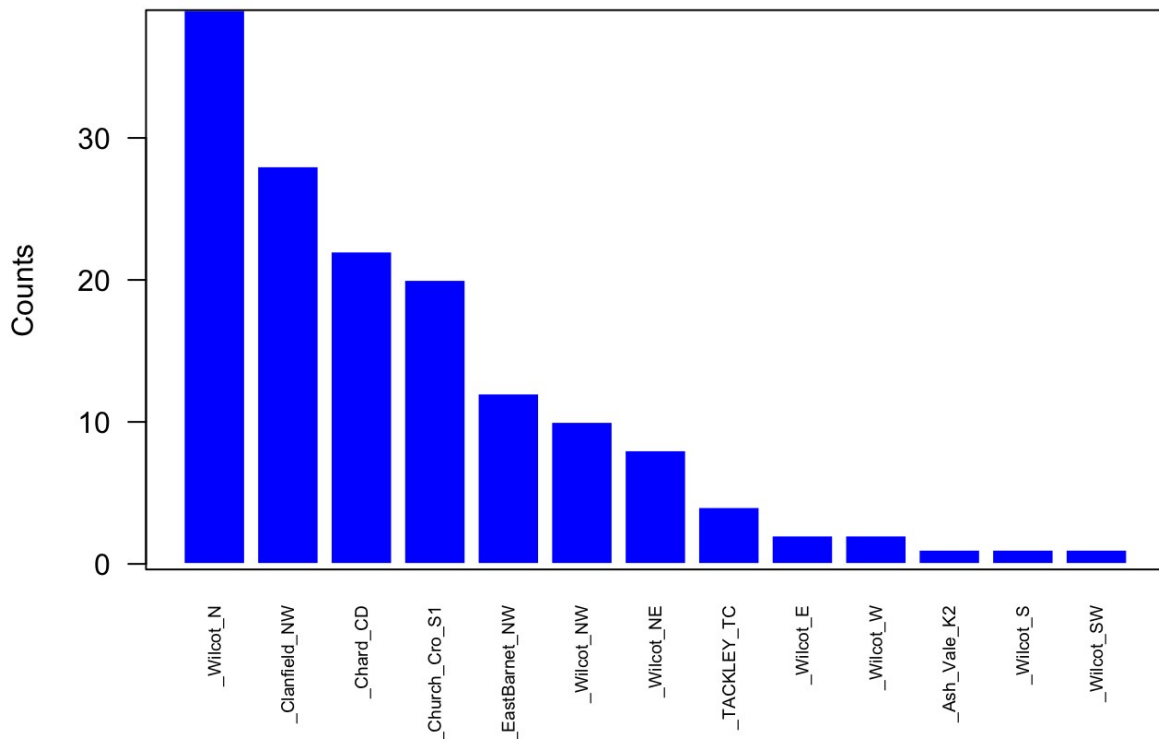

Matched observations for Cardiff MC1