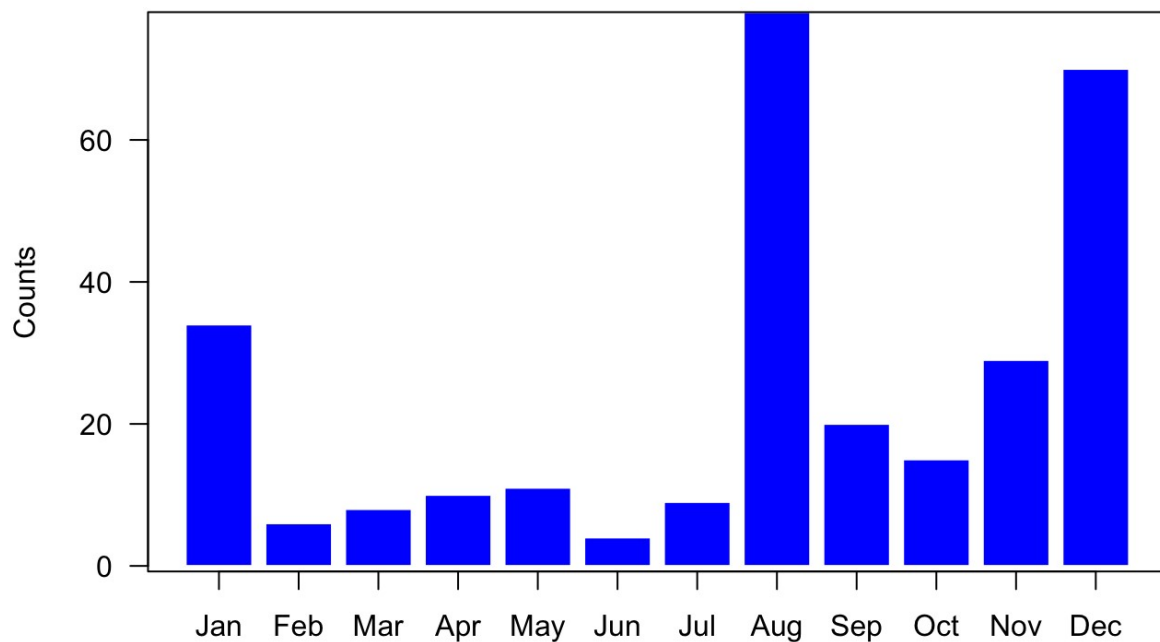

Summary report for Cardiff MC1

UKMON

2018-04-11

Summary of activity in 2017

Cardiff MC1 operates 1 cameras.

In 2017 Cardiff MC1 has recorded 294 individual meteor observations. These observations comprise 46 sporadic meteors and 248 stream meteors. A breakdown by month is shown below.

Cardiff MC1 observations by month

The following shows observation counts by stream for the 20 most frequent showers based on preliminary UFO ANALYSIS classifications:

Cardiff MC1 stream observations

The following table shows which stations are generating matched observations with this station and the number of matches:

All observations by Cardiff MC1 between 2014 and 2018

UKMON data for Cardiff MC1 covers the period from 2014 to 2018 and totals 1718 individual meteor observations. These observations comprise 372 sporadic meteors and 1346 stream meteors.