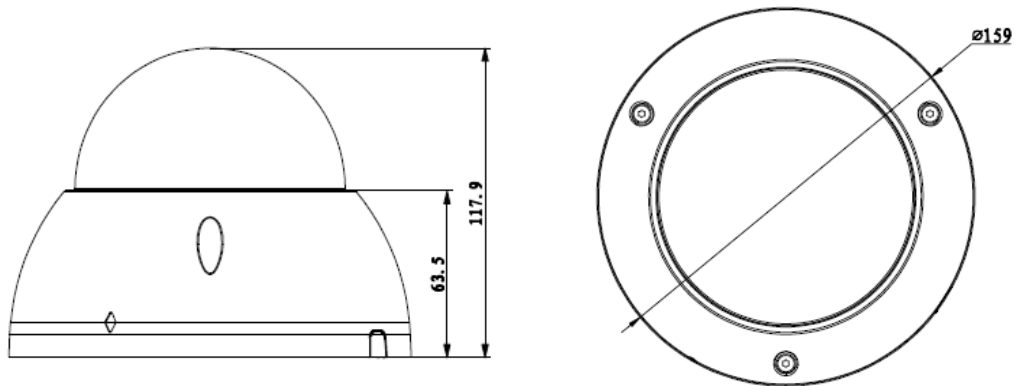

DH-IPC-HDBW81230E-Z

Dimensions (mm)

Accessory (optional)

PFA101	PFB302S	PFA152	PFB300C