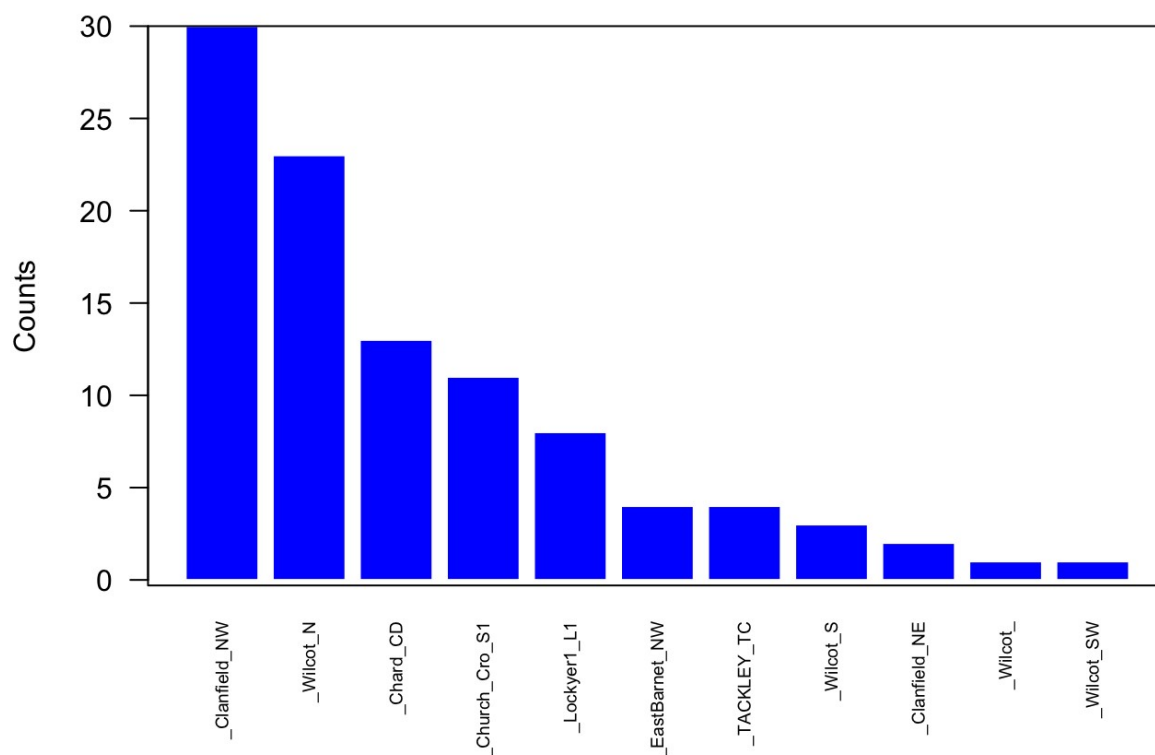

Matched observations for Cardiff MC1