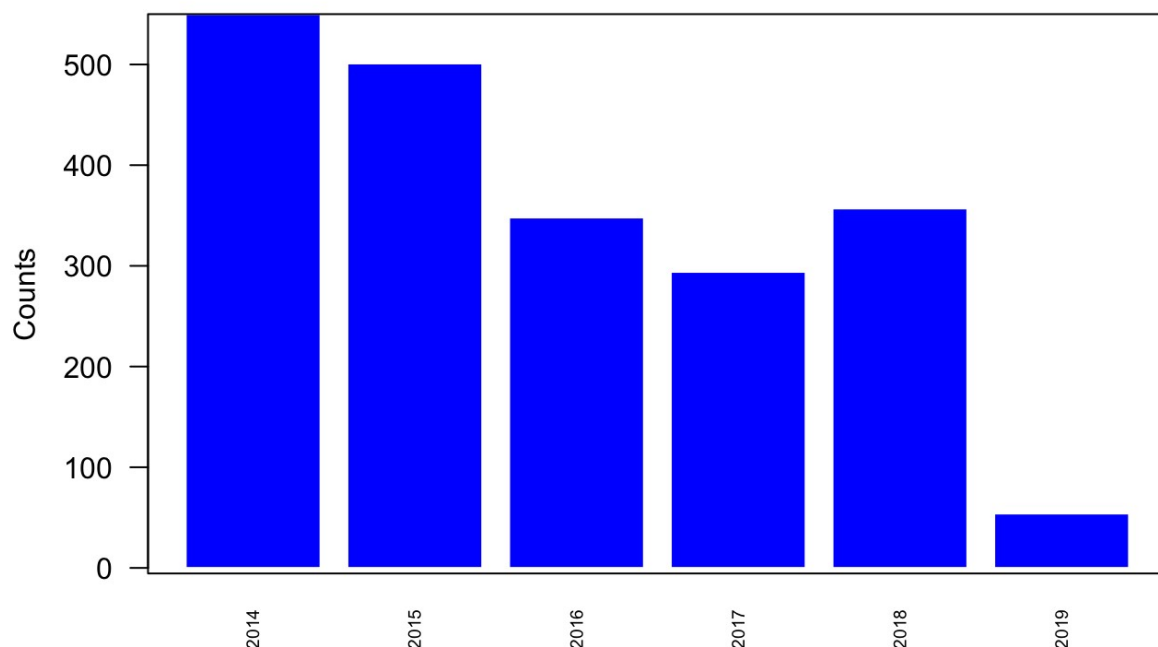

Fireball activity

(Based on IAU definition of apparrent magnitude of -4.0 or brighter)

Datetime	Magnitude	Duration	Stream
2018-12-03 22:30:49	-5.6	1.9	NTA
2018-01-06 03:09:22	-4.4	0.6	DCM
2018-08-24 02:27:53	-4.1	2.16	NDR
2018-11-11 20:23:36	-4.1	1.96	FTA

All observations by Cardiff MC1 between 2014 and 2019

UKMON data for Cardiff MC1 covers the period from 2014 to 2019 and totals 2104 individual meteor observations. These observations comprise 449 sporadic meteors and 1655 stream meteors.

This section provides a summary of all observations by Cardiff MC1 from 2014 to 2019. A breakdown of the number of observations by year is given in the histogram below.

Cardiff MC1 Observations by year, station

The following graph shows observation counts by stream (preliminary UFO ANALYSIS classification). A detailed breakdown by shower is given in the table at the end of this report.