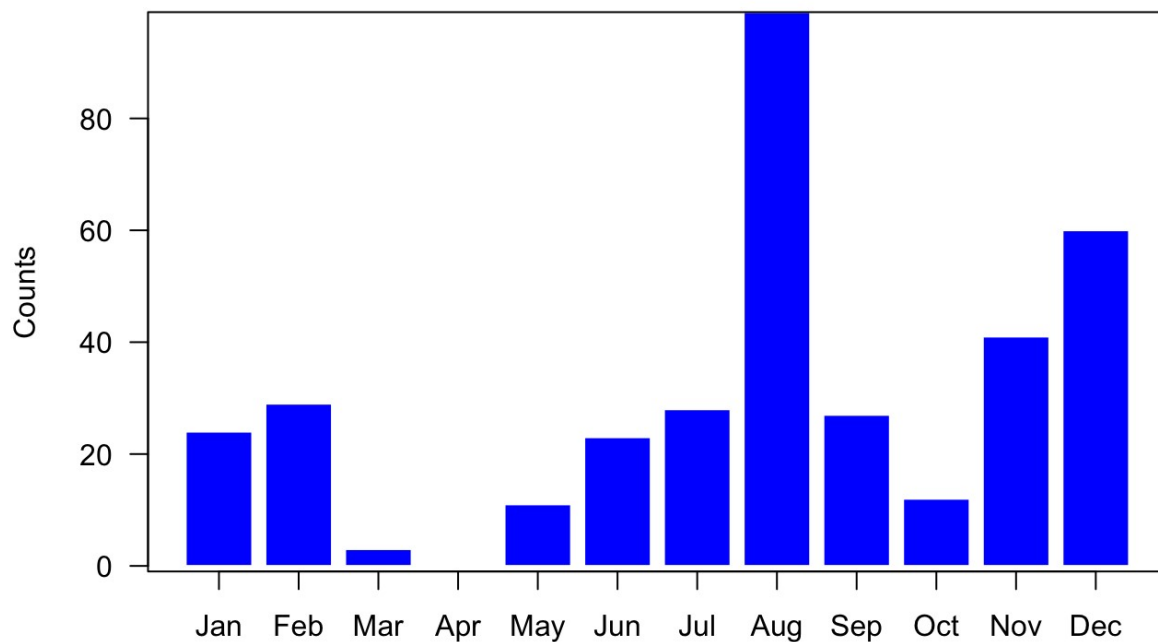

Summary report for Cardiff MC1

UKMON

2019-06-03

Summary of activity in 2018

Cardiff MC1 operates 1 cameras.

In 2018 Cardiff MC1 has recorded 357 individual meteor observations. These observations comprise 71 sporadic meteors and 286 stream meteors. A breakdown by month is shown below.

Cardiff MC1 observations by month

The following shows observation counts by stream for the 20 most frequent showers based on preliminary UFO ANALYSIS classifications:

Cardiff MC1 stream observations

The following table shows which stations are generating matched observations with this station and the number of matches:

All observations by Cardiff MC1 between 2014 and 2019

UKMON data for Cardiff MC1 covers the period from 2014 to 2019 and totals 2104 individual meteor observations. These observations comprise 449 sporadic meteors and 1655 stream meteors.