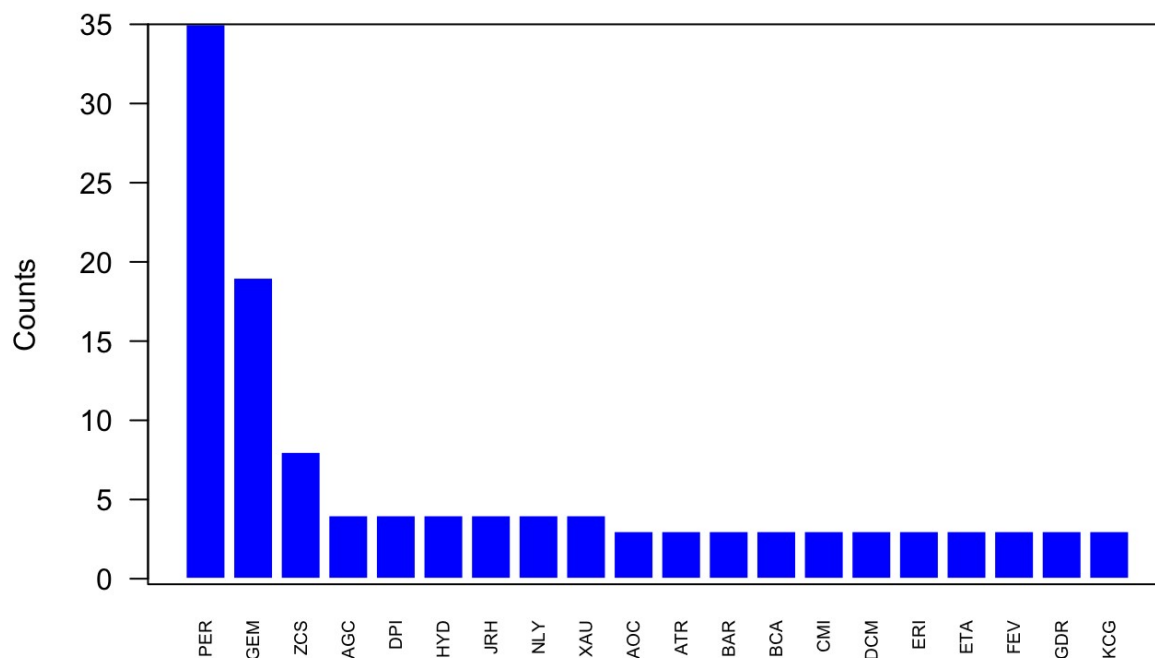

Summary report for Cardiff MC1

UKMON

2019-06-03

Summary of activity in 2018

Cardiff MC1 operates 1 cameras.

In 2018 Cardiff MC1 has recorded 357 individual meteor observations. These observations comprise 71 sporadic meteors and 286 stream meteors. A breakdown by month is shown below.

Cardiff MC1 observations by month

The following shows observation counts by stream for the 20 most frequent showers based on preliminary UFO ANALYSIS classifications:

Cardiff MC1 stream observations

The following table shows which stations are generating matched observations with this station and the number of matches:

All observations by Cardiff MC1 between 2014 and 2019

UKMON data for Cardiff MC1 covers the period from 2014 to 2019 and totals 2104 individual meteor observations. These observations comprise 449 sporadic meteors and 1655 stream meteors.