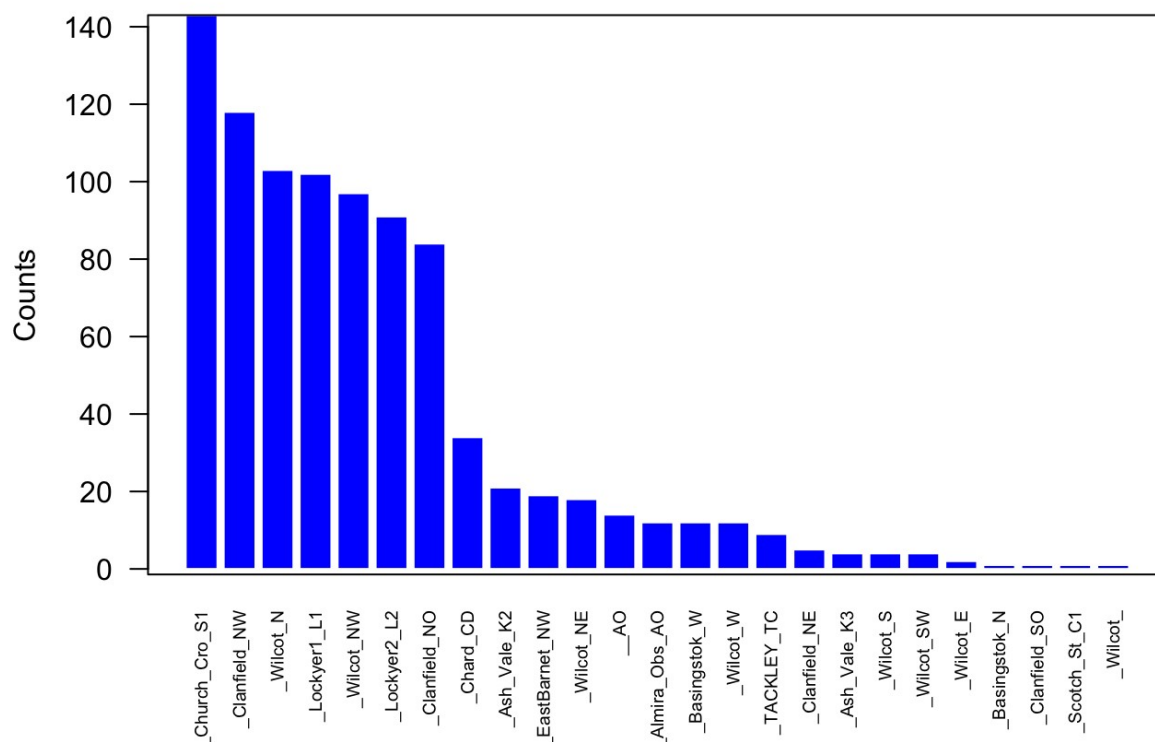

Datetime	Magnitude	Duration	Stream
2017-08-09 22:55:50	-4.2	1.3	ATA
2014-09-09 03:04:02	-4.1	0.66	SPO
2017-08-12 21:30:28	-4.1	1.14	PER
2017-09-21 23:13:47	-4.1	1.16	NPI
2018-08-24 02:27:53	-4.1	2.16	NDR
2018-11-11 20:23:36	-4.1	1.96	FTA
2014-08-13 00:41:10	-4.0	0.56	MPR
2014-09-16 21:38:21	-4.0	1.22	SPO
2015-08-07 01:13:31	-4.0	0.66	PER
2016-08-04 21:31:39	-4.0	1.14	ZCS

The following table shows which stations are generating matched observations with this station and the number of matches:

Matched observations for Cardiff MC1

Detailed counts (including sporadics)

Shower	Counts