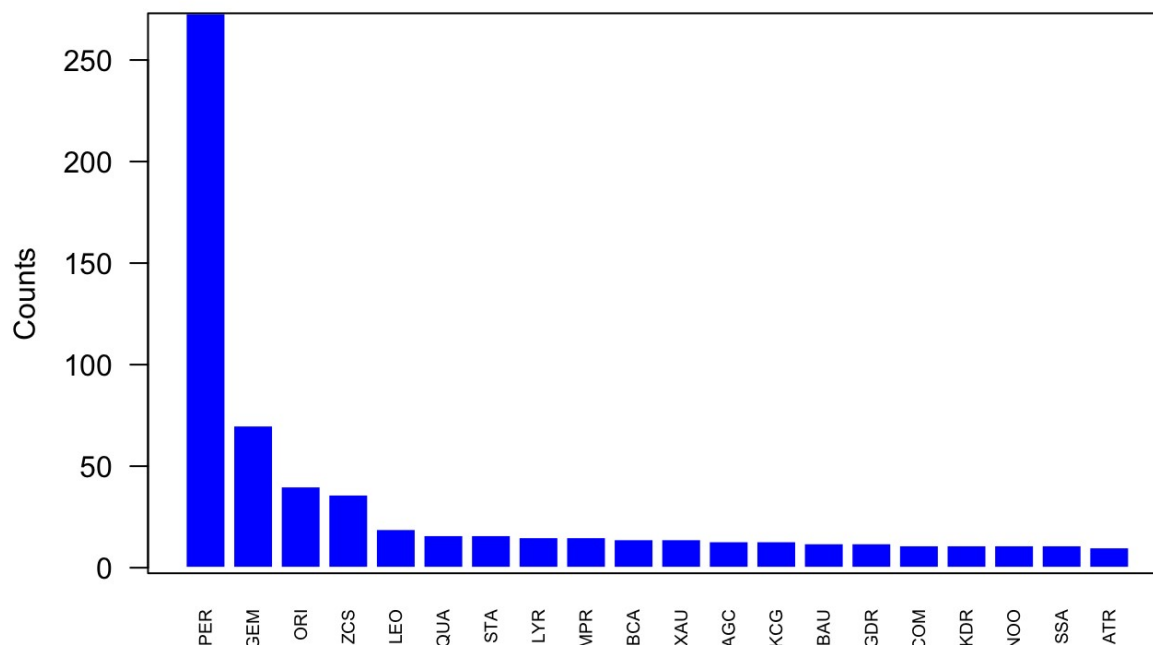

Cardiff MC1 stream observations

Fireball activity

Fireballs recorded (Based on IAU definition of apparant magnitude of -4.0 or brighter)

Datetime	Magnitude	Duration	Stream
2015-08-13 02:51:03	-7.2	0.48	PER
2017-08-13 02:39:29	-6.9	0.62	PER
2018-12-03 22:30:49	-5.6	1.9	NTA
2017-08-14 00:28:16	-5.3	0.58	PER
2019-02-05 05:15:09	-5.2	0.46	SPO
2016-08-11 23:04:01	-4.9	0.6	PER
2014-08-13 02:13:04	-4.7	0.64	PER
2014-08-15 03:56:22	-4.5	0.44	PER
2015-08-19 23:18:54	-4.5	0.06	SPO
2014-11-04 22:44:02	-4.4	1.3	OEE
2018-01-06 03:09:22	-4.4	0.6	DCM
2015-08-08 00:53:25	-4.3	0.82	PER
2016-08-16 23:29:09	-4.3	1.08	PER