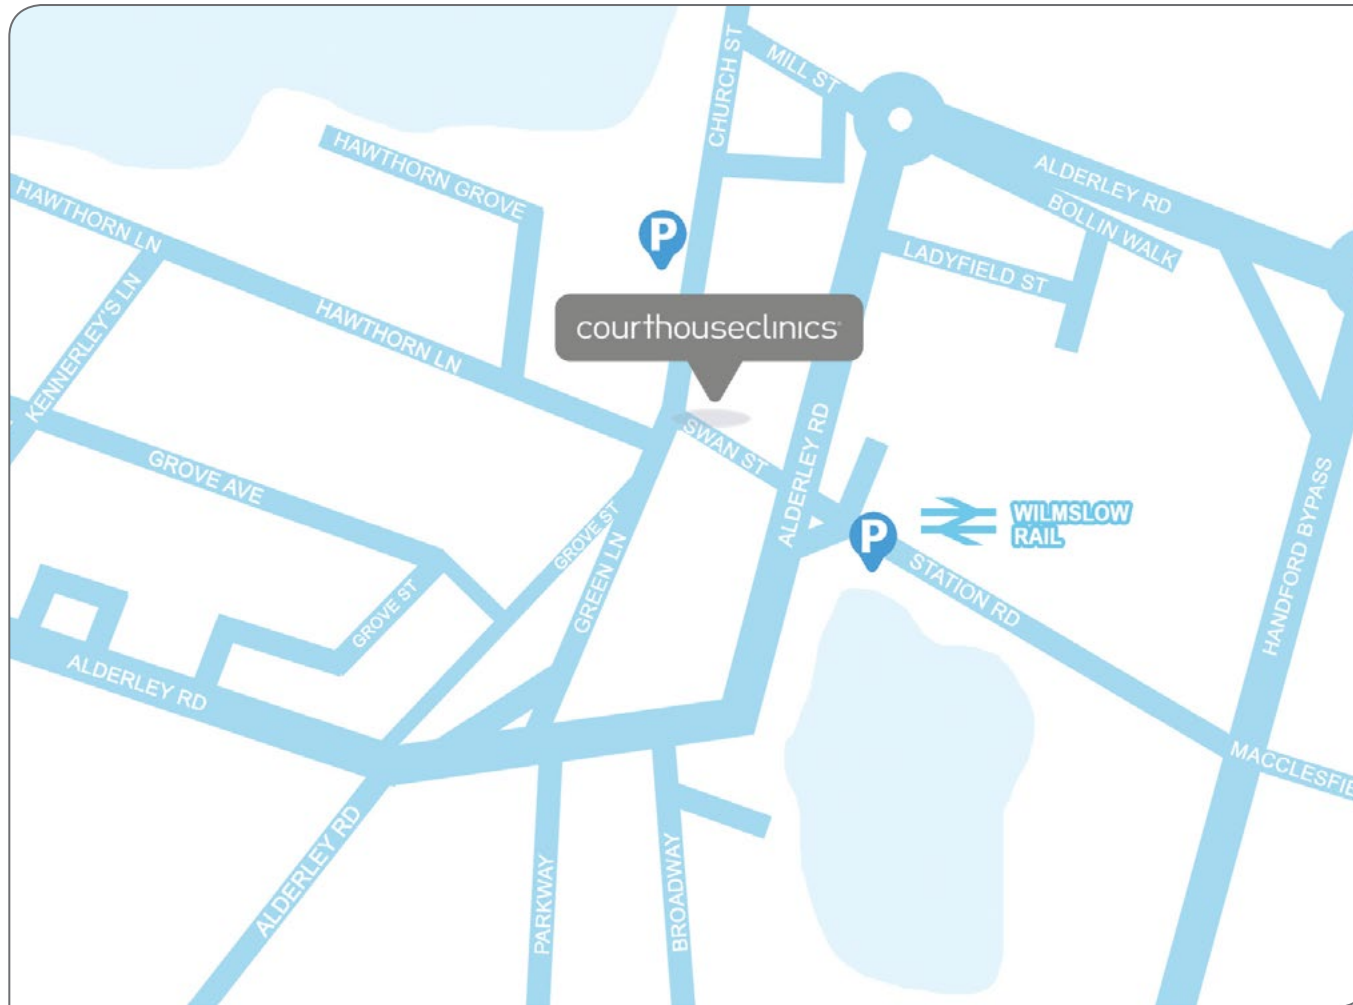

How To Enter The Clinic

Our clinic entrance is a black door on Swan Street or you can access the clinic from the back entrance via Barons Court car park (in front of Waitrose).

How to find us

3 Swan Street, Wilmslow, Cheshire, SK9 1HF

Nearest Public Transport

Wilmslow Railway 2 minutes walking

Directions

Courthouse Clinics Cheshire is readily accessible from the local and surrounding areas; via railway (Wilmslow Station), airport (Manchester International) & road (M6 & M56).

Local nearby landmarks

- 1 Brew House and Kitchen (Pub/restaurant)
- 2 Anthology Wilmslow (Bar)
- 3 Car park (on Barons Court) next to Waitrose

[Click here to map your route to our Wilmslow clinic](#)