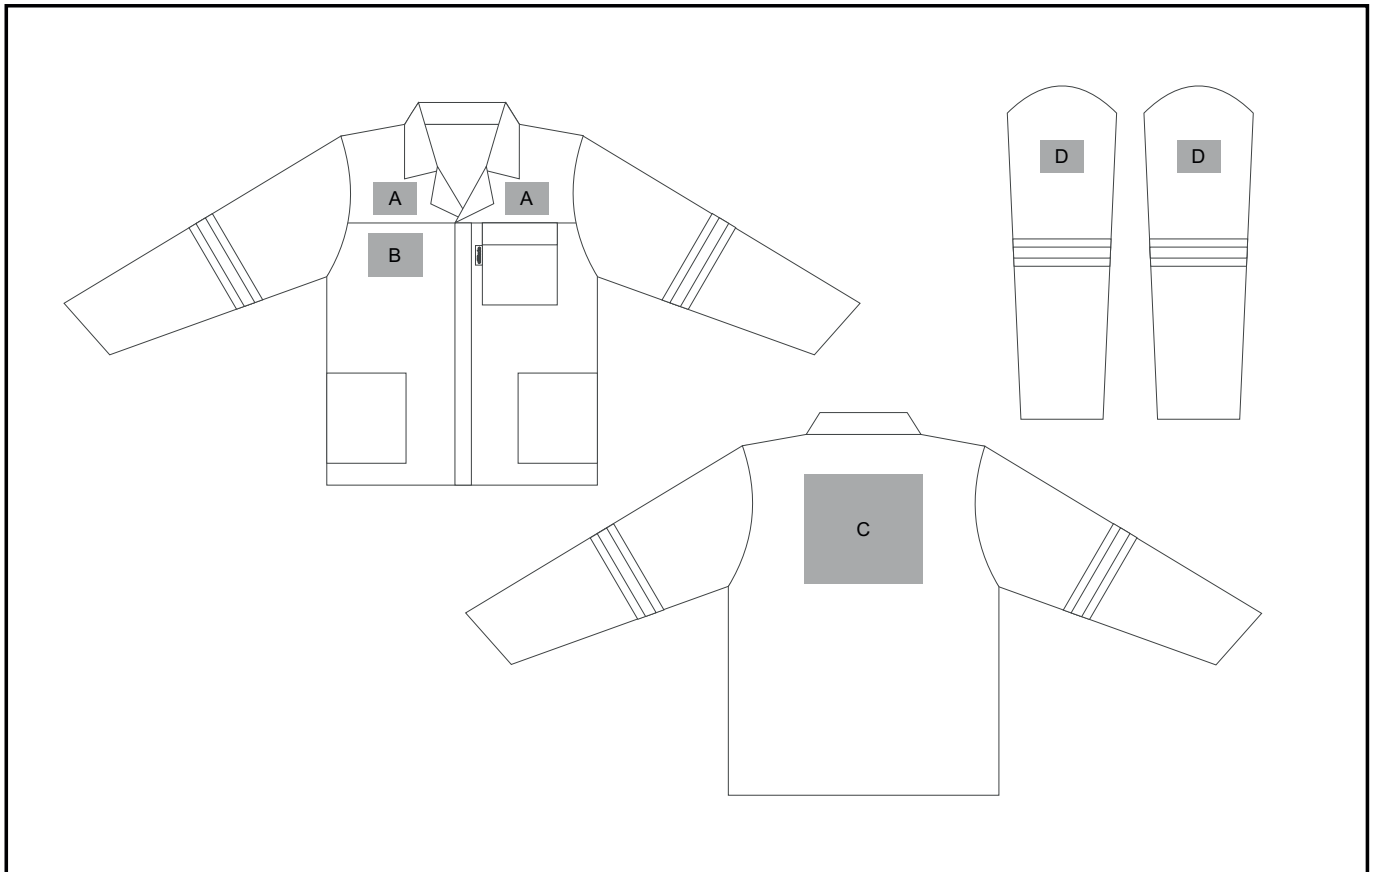

ALT-11061

ACID RESISANT POLYCOTTON CONTI SUIT REFLECTIVE ARM & LEGS - YELLOW TAPE

Need to know:

- N/A

Branding Options:

Position A

1. Screen Print (SA) - 1 colour
Size: 70mm wide x 30mm high
2. Embroidery (EMB) - 9 colours
Size: 80mm wide x 60mm high

Position B

1. Screen Print (SA) - 6 colour
Size: 220mm wide x 200mm high
2. Embroidery (EMB) - 9 colours
Size: 200mm wide x 200mm high

Position C

1. Screen Print (SA) - 1 colour
Size: 100mm wide x 80mm high
2. Embroidery (EMB) - 9 colours
Size: 80mm wide x 60mm high

Position D

1. Screen Print (SA) - 2 colour
Size: 60mm wide x 60mm high
2. Embroidery (EMB) - 9 colours
Size: 80mm wide x 60mm high