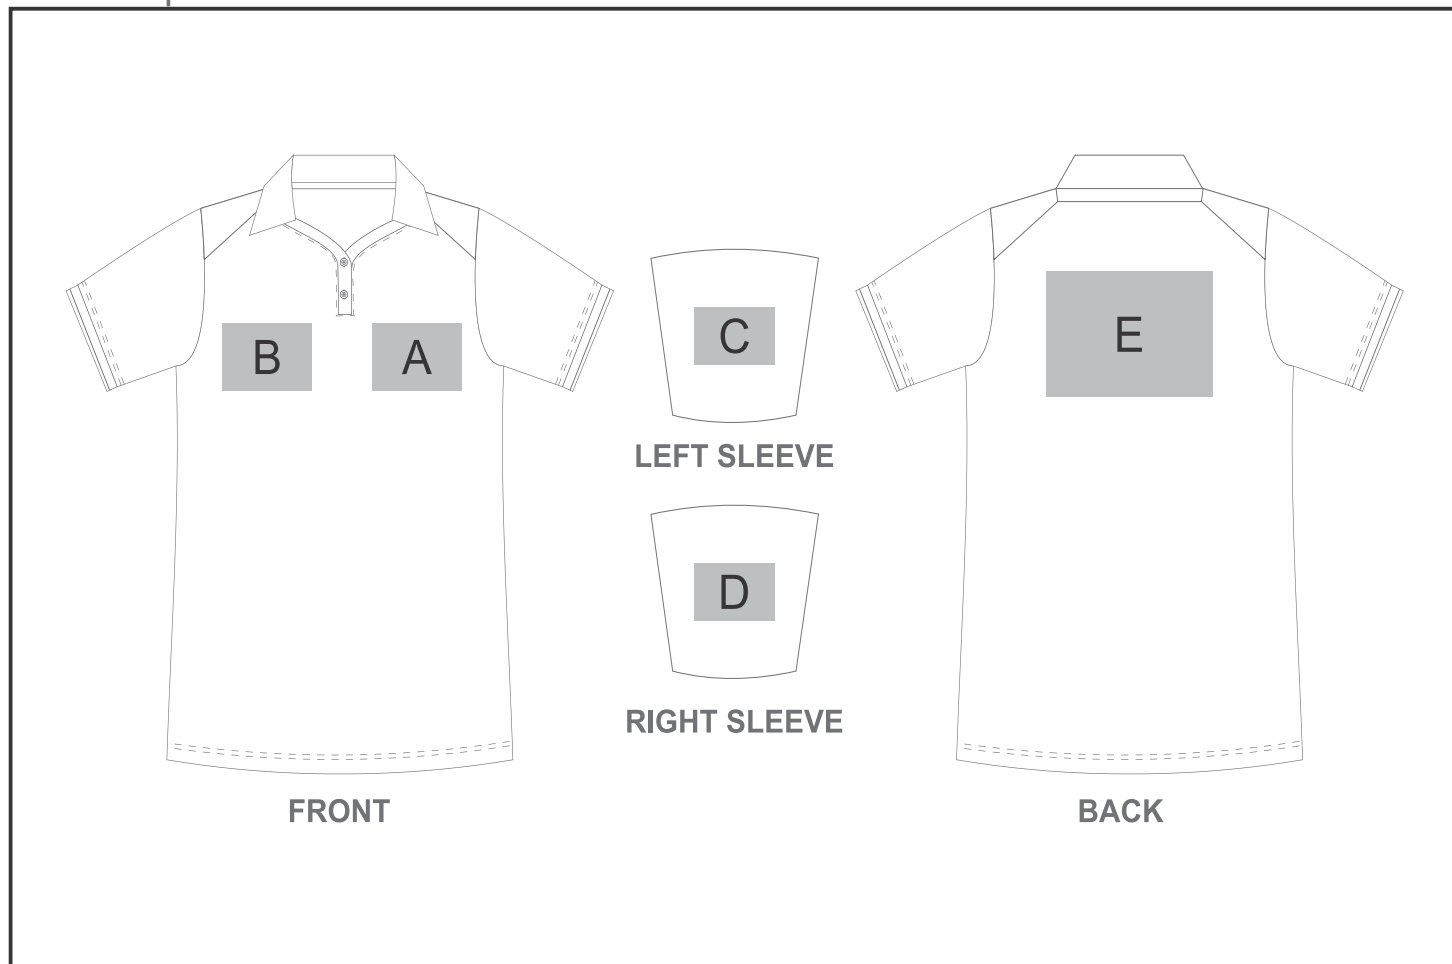

ALT-APL

Ladies Apex Golf Shirt

Need to know:

Includes 1-Position Digital Transfer (setup fee applies)

- **DTC/EMB inclusive Parameters:** Left/Right Chest or Back = 100mm x 100mm

Branding Options:

Position	Branding Method (Branding Code)	No. of Colours	Dimension
A	Screen Print (SA)	1 Colour	100mm wide x 80mm high
A	Embroidery (EMB-A)	N/A	100mm wide x 100mm high
A	Digital Transfer Clothing A6 (DTC-A6)	Full Colour	100mm wide x 100mm high
A	Silicone (STP-A)	N/A	30mm wide x 30mm high
A	Silicone (STP-B)	N/A	50mm wide x 50mm high
A	Silicone (STP-C)	N/A	80mm wide x 80mm high
A	Silicone (STP-D)	N/A	100mm wide x 40mm high
B	Screen Print (SA)	1 Colour	100mm wide x 80mm high

B	Embroidery (EMB-A)	N/A	100mm wide x 100mm high
B	Digital Transfer Clothing A6 (DTC-A6)	Full Colour	100mm wide x 100mm high
B	Silicone (STP-A)	N/A	30mm wide x 30mm high
B	Silicone (STP-B)	N/A	50mm wide x 50mm high
B	Silicone (STP-C)	N/A	80mm wide x 80mm high
B	Silicone (STP-D)	N/A	100mm wide x 40mm high

C	Screen Print (SA)	1 Colour	60mm wide x 60mm high
C	Embroidery (EMB-A)	N/A	80mm wide x 60mm high
C	Digital Transfer Clothing A6 (DTC-A6)	Full Colour	80mm wide x 80mm high
C	Silicone (STP-A)	N/A	30mm wide x 30mm high
C	Silicone (STP-B)	N/A	50mm wide x 50mm high
C	Silicone (STP-C)	N/A	80mm wide x 80mm high

D	Screen Print (SA)	1 Colour	60mm wide x 60mm high
D	Embroidery (EMB-A)	N/A	80mm wide x 60mm high
D	Digital Transfer Clothing A6 (DTC-A6)	Full Colour	80mm wide x 80mm high
D	Silicone (STP-A)	N/A	30mm wide x 30mm high
D	Silicone (STP-B)	N/A	50mm wide x 50mm high
D	Silicone (STP-C)	N/A	80mm wide x 80mm high