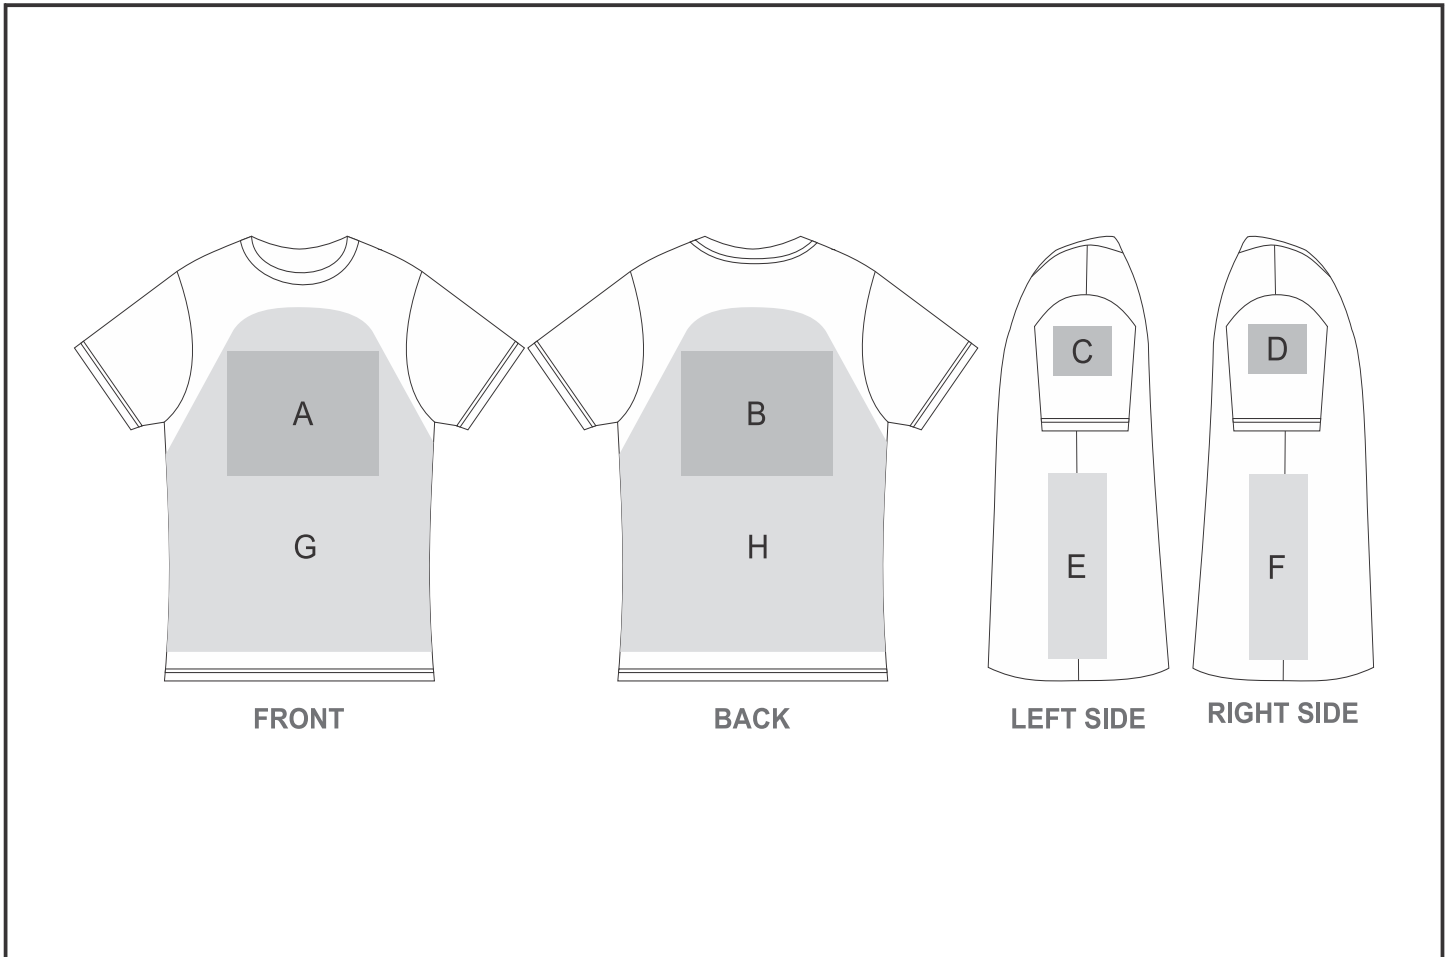

ALT-ASMS

Mens All Star T-Shirt

Need to know:

- Includes 1 Colour, 1-Position Screen Print (setup fee applies).
- NO Laser on BL; N and W garments and piping.
- Laser can be branded over zips and seams.

Branding Options:

Position	Branding Method (Branding Code)	No. of Colours	Dimension
A	Screen Print (SA)	6 Colours	260mm wide x 200mm high
A	Digital Transfer T-shirts A6 (DTC-T1)	Full Colour	148mm wide x 105mm high
A	Digital Transfer T-shirts A5 (DTC-T2)	Full Colour	210mm wide x 148mm high
A	Digital Transfer T-shirts A4 (DTC-T3)	Full Colour	210mm wide x 148mm high
A	Embroidery (EMB-A)	N/A	200mm wide x 200mm high
B	Screen Print (SA)	6 Colours	260mm wide x 200mm high