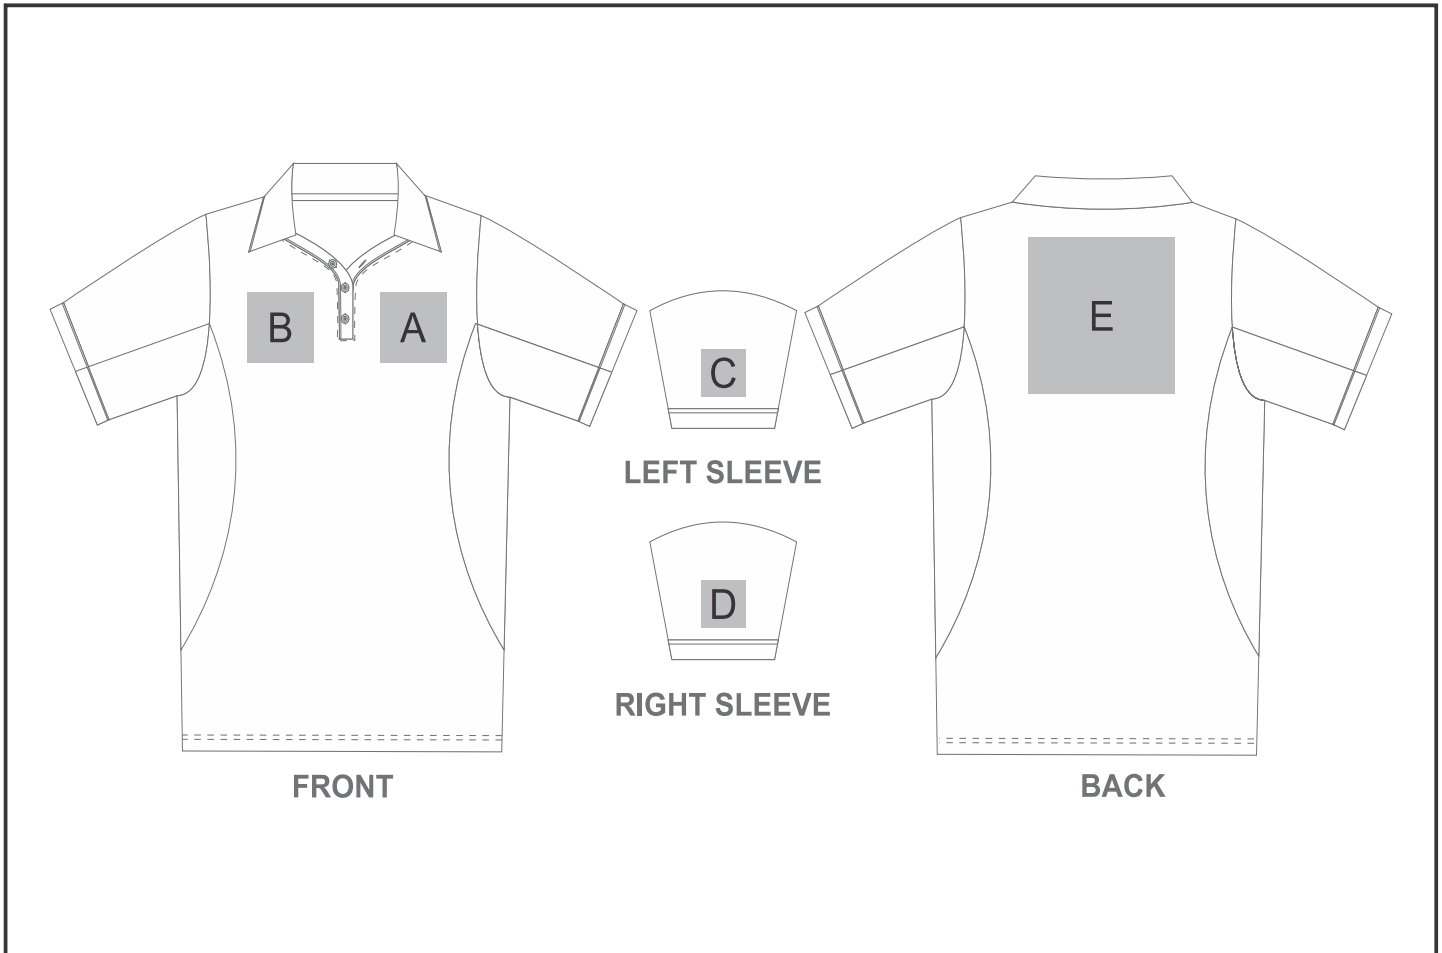

### Need to know:

Includes 1-Position Digital Transfer (setup fee applies)

- Cannot guarantee a 100% straight branding on any clothing item with check or stripe detail
- **DTC/EMB inclusive Parameters:** Left/Right Chest or Back = 100mm x 100mm

### Branding Options:

Position	Branding Method (Branding Code)	No. of Colours	Dimension
A	Embroidery (EMB-A)	N/A	90mm wide x 90mm high
A	Digital Transfer Clothing A6 (DTC-A6)	Full Colour	90mm wide x 90mm high
A	Screen Print (SA)	1 Colour	90mm wide x 90mm high
A	Silicone (STP-A)	N/A	30mm wide x 30mm high
A	Silicone (STP-B)	N/A	50mm wide x 50mm high
A	Silicone (STP-C)	N/A	80mm wide x 80mm high
A	Silicone (STP-D)	N/A	90mm wide x 40mm high
B	Embroidery (EMB-A)	N/A	90mm wide x 90mm high

B	Digital Transfer Clothing A6 (DTC-A6)	Full Colour	90mm wide x 90mm high
B	Digital Transfer Clothing A5 (DTC-A5)	Full Colour	210mm wide x 148mm high
B	Screen Print (SA)	1 Colour	90mm wide x 90mm high
B	Silicone (STP-A)	N/A	30mm wide x 30mm high
B	Silicone (STP-B)	N/A	50mm wide x 50mm high
B	Silicone (STP-C)	N/A	80mm wide x 80mm high
B	Silicone (STP-D)	N/A	90mm wide x 40mm high

C	Embroidery (EMB-A)	N/A	60mm wide x 60mm high
C	Digital Transfer Clothing A6 (DTC-A6)	Full Colour	60mm wide x 60mm high
C	Screen Print (SA)	1 Colour	60mm wide x 60mm high
C	Silicone (STP-A)	N/A	30mm wide x 30mm high
C	Silicone (STP-B)	N/A	50mm wide x 50mm high